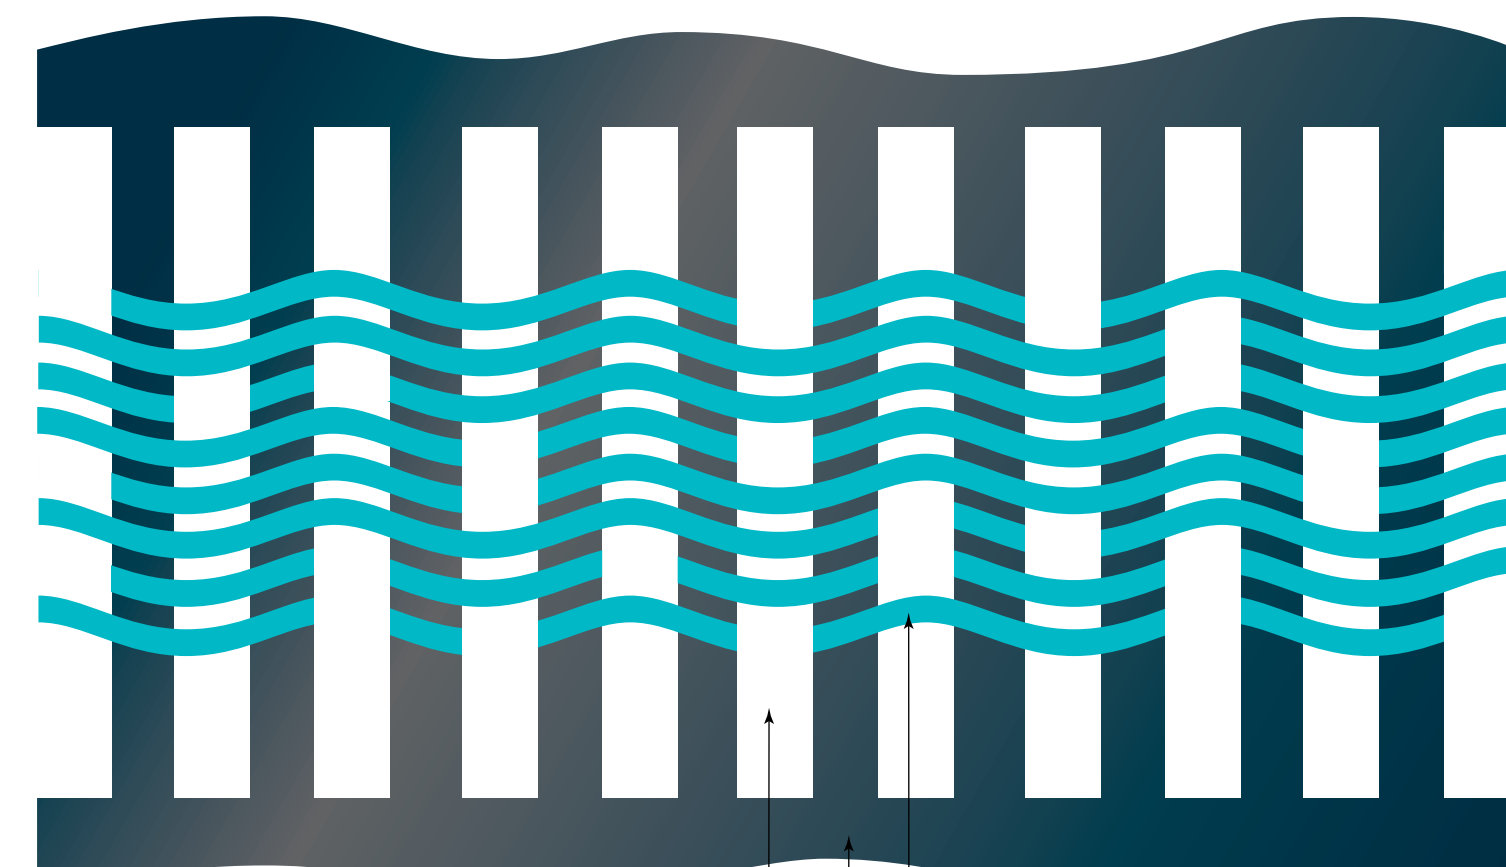

DECORATIVE CROSSWALK_OPTION #1
WHITE AGGREGATE LITHOCRETE | AQUA GLASS LITHOCRETE | DEEP BLUE LITHOCRETE | CUSTOM SHAPE TO FRAME LITHOCRETE | SCALE: NTS