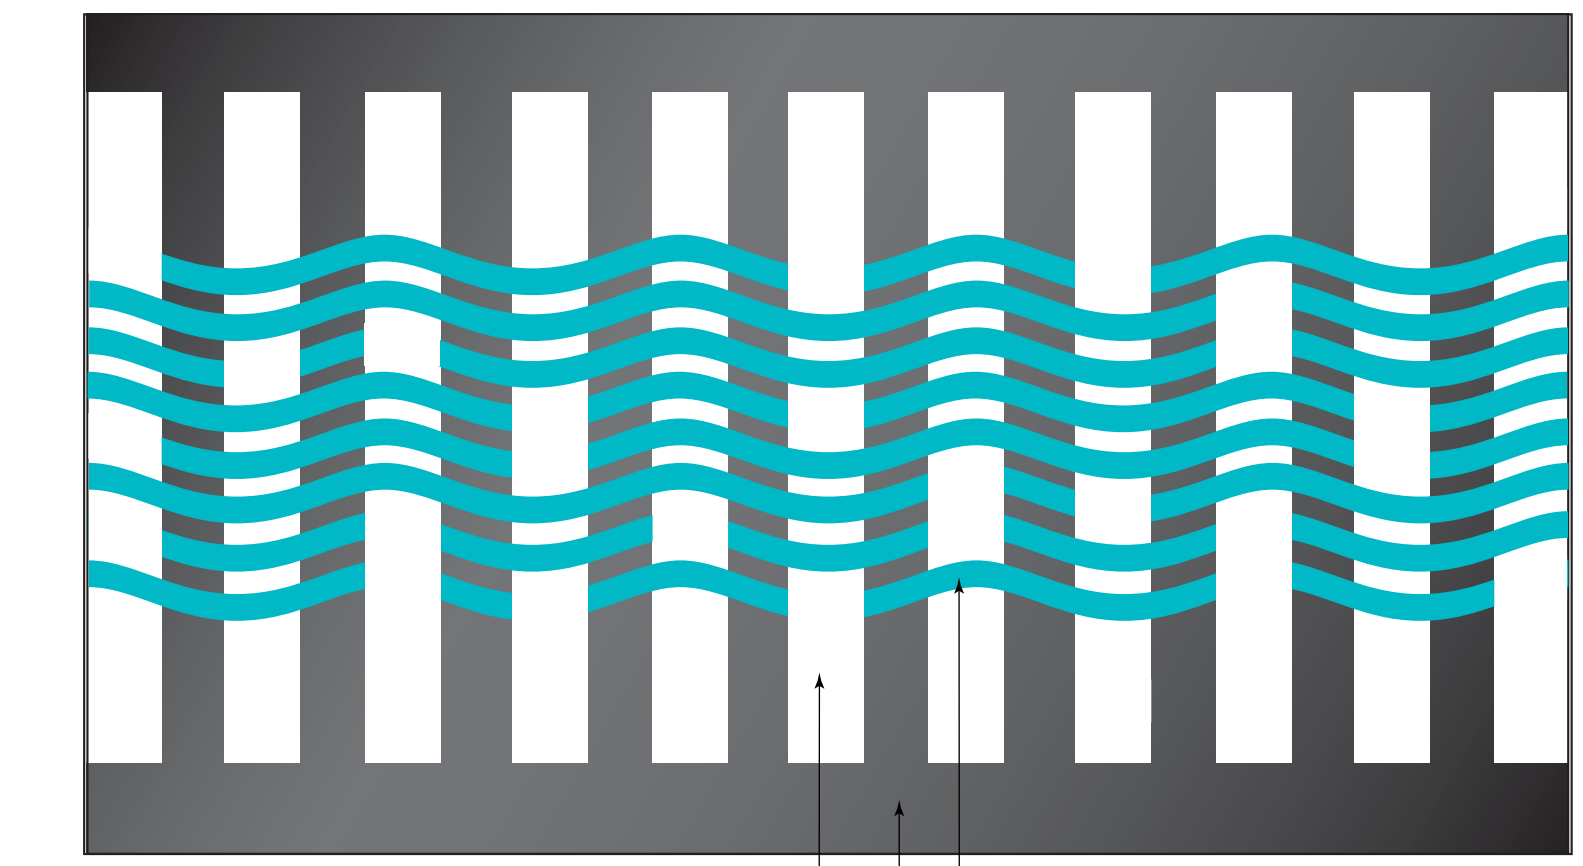

DECORATIVE CROSSWALK_OPTION #1
WHITE PLEXIPAVE | CITY HISTORY TRAIL BLUE PLEXIPAVE | NEW ASPHALT SURFACE | SCALE: NTS