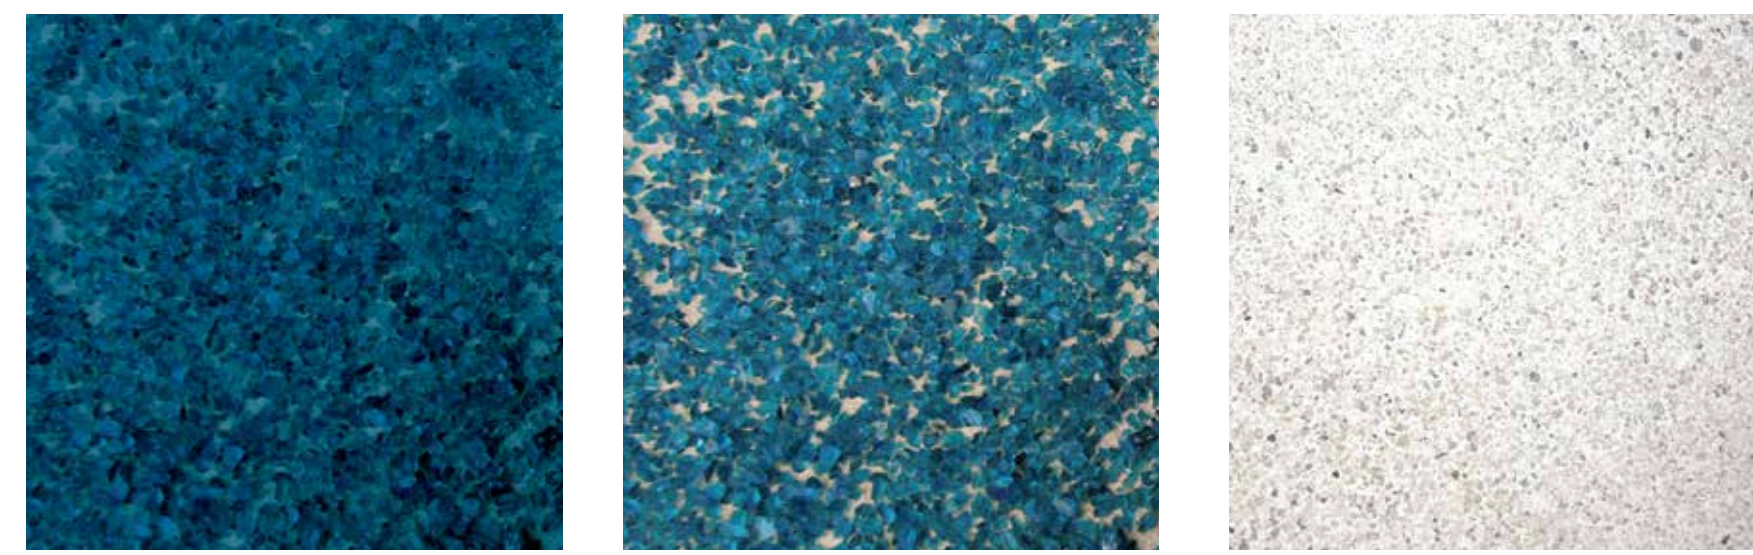

DECORATIVE CROSSWALK TYPICAL OPTION #1 LAYOUT SCALE: NTS

PROJECT COLORS AND MATERIALS

DECORATIVE CROSSWALK_OPTION #1
WHITE AGGREGATE LITHOCRETE | AQUA GLASS LITHOCRETE | EXISTING ASPHALT | SCALE: NTS

DECORATIVE CROSSWALK_OPTION #2
WHITE AGGREGATE LITHOCRETE | AQUA GLASS LITHOCRETE | EXISTING ASPHALT | SCALE: NTS