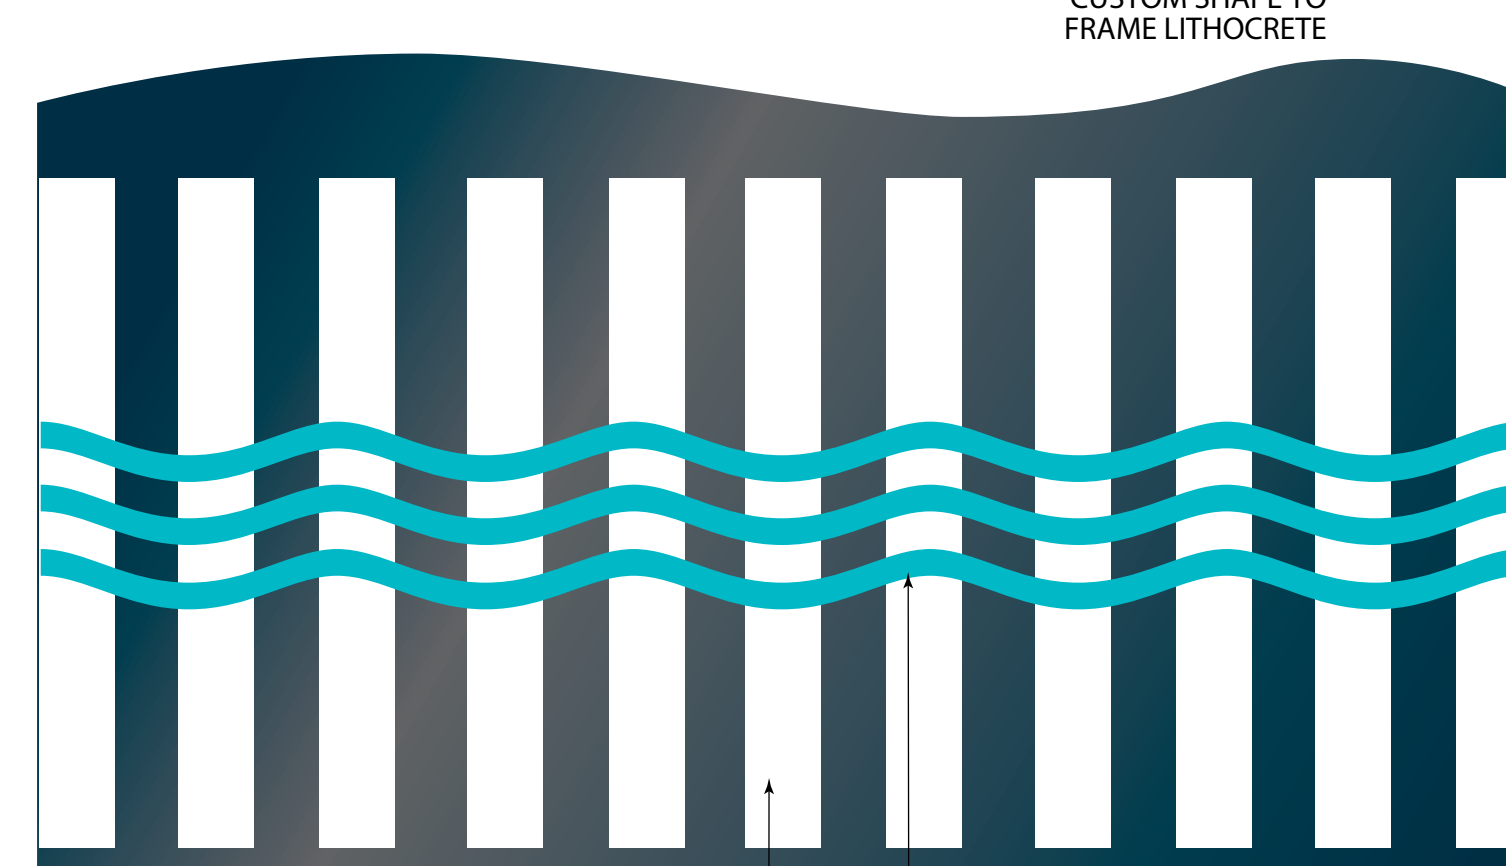

DECORATIVE CROSSWALKS - LITHOCRETE - OPTION 1

DECORATIVE CROSSWALK TYPICAL OPTION #1 LAYOUT SCALE: NTS

PROJECT COLORS AND MATERIALS

DECORATIVE CROSSWALK_OPTION #1
WHITE AGGREGATE LITHOCRETE | AQUA GLASS LITHOCRETE | DEEP BLUE LITHOCRETE | CUSTOM SHAPE TO FRAME LITHOCRETE | SCALE: NTS