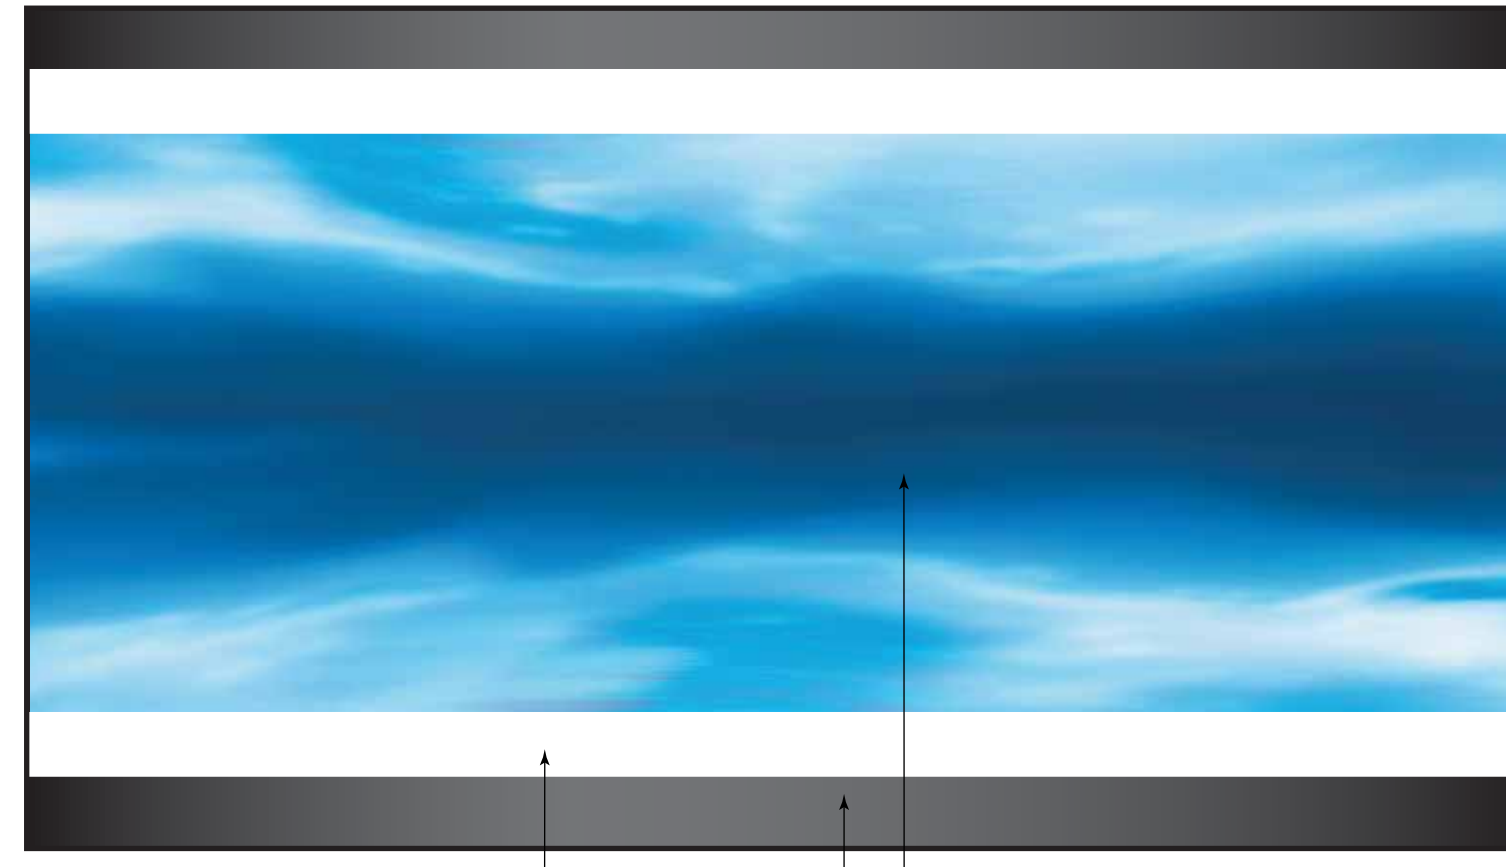

DECORATIVE CROSSWALK_OPTION #1
WHITE AGGREGATE LITHOCRETE | AQUA GLASS LITHOCRETE | EXISTING ASPHALT | SCALE: NTS