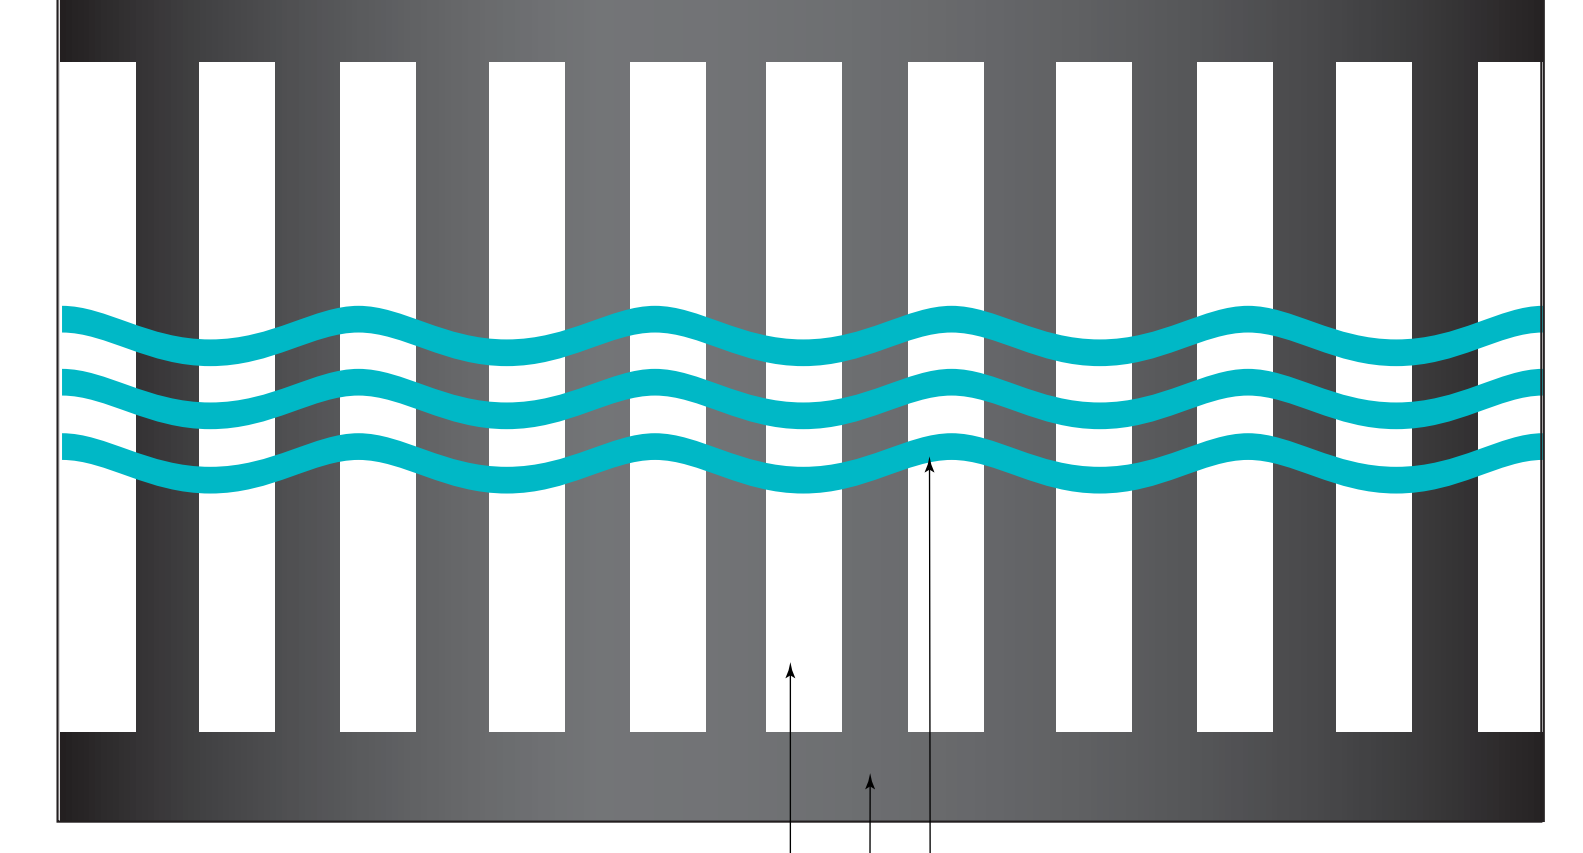

DECORATIVE CROSSWALK TYPICAL OPTION #1 LAYOUT SCALE: NTS

PROJECT COLORS AND MATERIALS

DECORATIVE CROSSWALK_OPTION #1
WHITE AGGREGATE LITHOCRETE | AQUA GLASS LITHOCRETE | EXISTING ASPHALT | SCALE: NTS

DECORATIVE CROSSWALK_OPTION #2
WHITE AGGREGATE LITHOCRETE | AQUA GLASS LITHOCRETE | EXISTING ASPHALT | SCALE: NTS

DECORATIVE CROSSWALK TYPICAL OPTION #1 LAYOUT SCALE: NTS

PROJECT COLORS AND MATERIALS

DECORATIVE CROSSWALK_OPTION #1
WHITE AGGREGATE LITHOCRETE | AQUA GLASS LITHOCRETE | BLACK CONCRETE | SCALE: NTS

DECORATIVE CROSSWALK_OPTION #2
WHITE AGGREGATE LITHOCRETE | AQUA GLASS LITHOCRETE | BLACK CONCRETE | SCALE: NTS