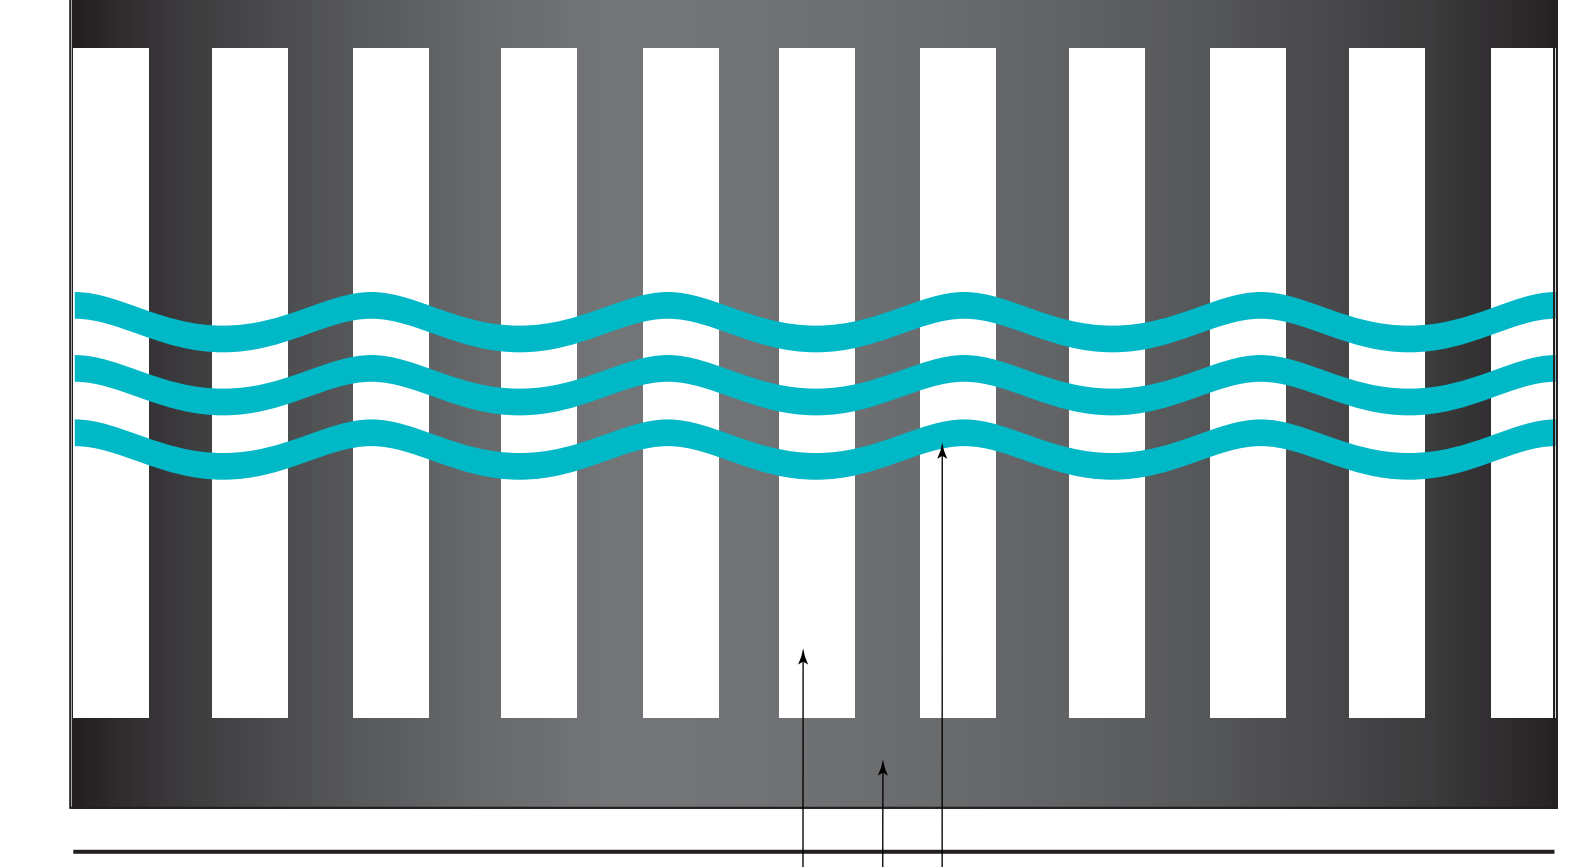

DECORATIVE CROSSWALK_OPTION #2
WHITE PLEXIPAVE | CITY HISTORY TRAIL BLUE PLEXIPAVE | NEW ASPHALT SURFACE | SCALE: NTS

DECORATIVE CROSSWALKS - PLEXIPAVE