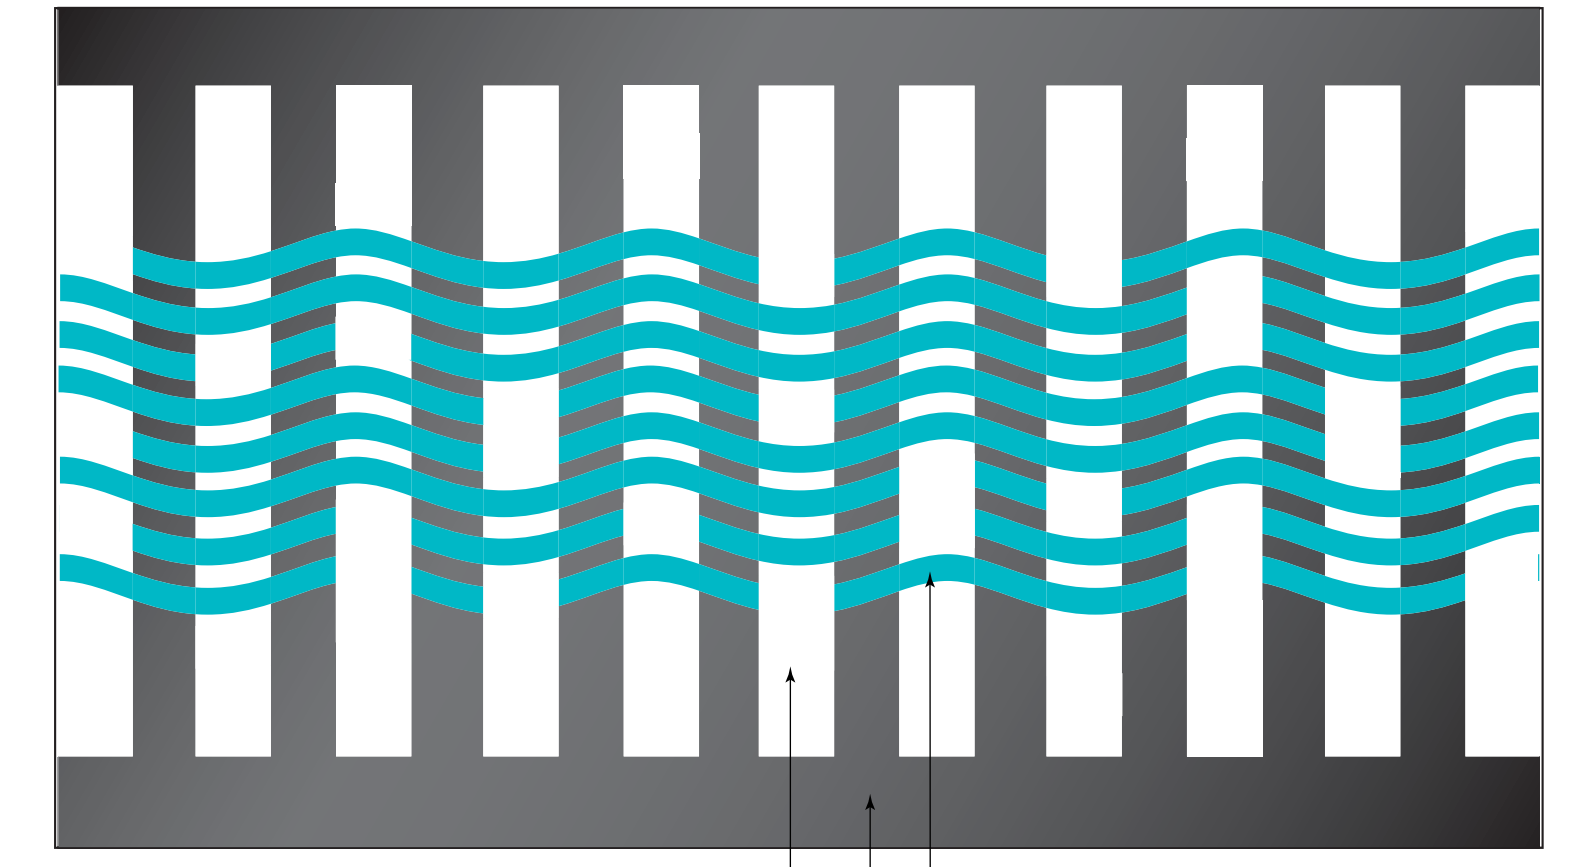

DECORATIVE CROSSWALK TYPICAL OPTION #1 LAYOUT SCALE: NTS

PROJECT COLORS AND MATERIALS

DECORATIVE CROSSWALK_OPTION #1
WHITE AGGREGATE LITHOCRETE | AQUA GLASS LITHOCRETE | EXISTING ASPHALT | SCALE: NTS

DECORATIVE CROSSWALK_OPTION #2
WHITE AGGREGATE LITHOCRETE | AQUA GLASS LITHOCRETE | EXISTING ASPHALT | SCALE: NTS

DECORATIVE CROSSWALK TYPICAL OPTION #1 LAYOUT SCALE: NTS

PROJECT COLORS AND MATERIALS

DECORATIVE CROSSWALK_OPTION #1
WHITE AGGREGATE LITHOCRETE | AQUA GLASS LITHOCRETE | BLACK CONCRETE | SCALE: NTS

DECORATIVE CROSSWALK_OPTION #2
WHITE AGGREGATE LITHOCRETE | AQUA GLASS LITHOCRETE | BLACK CONCRETE | SCALE: NTS