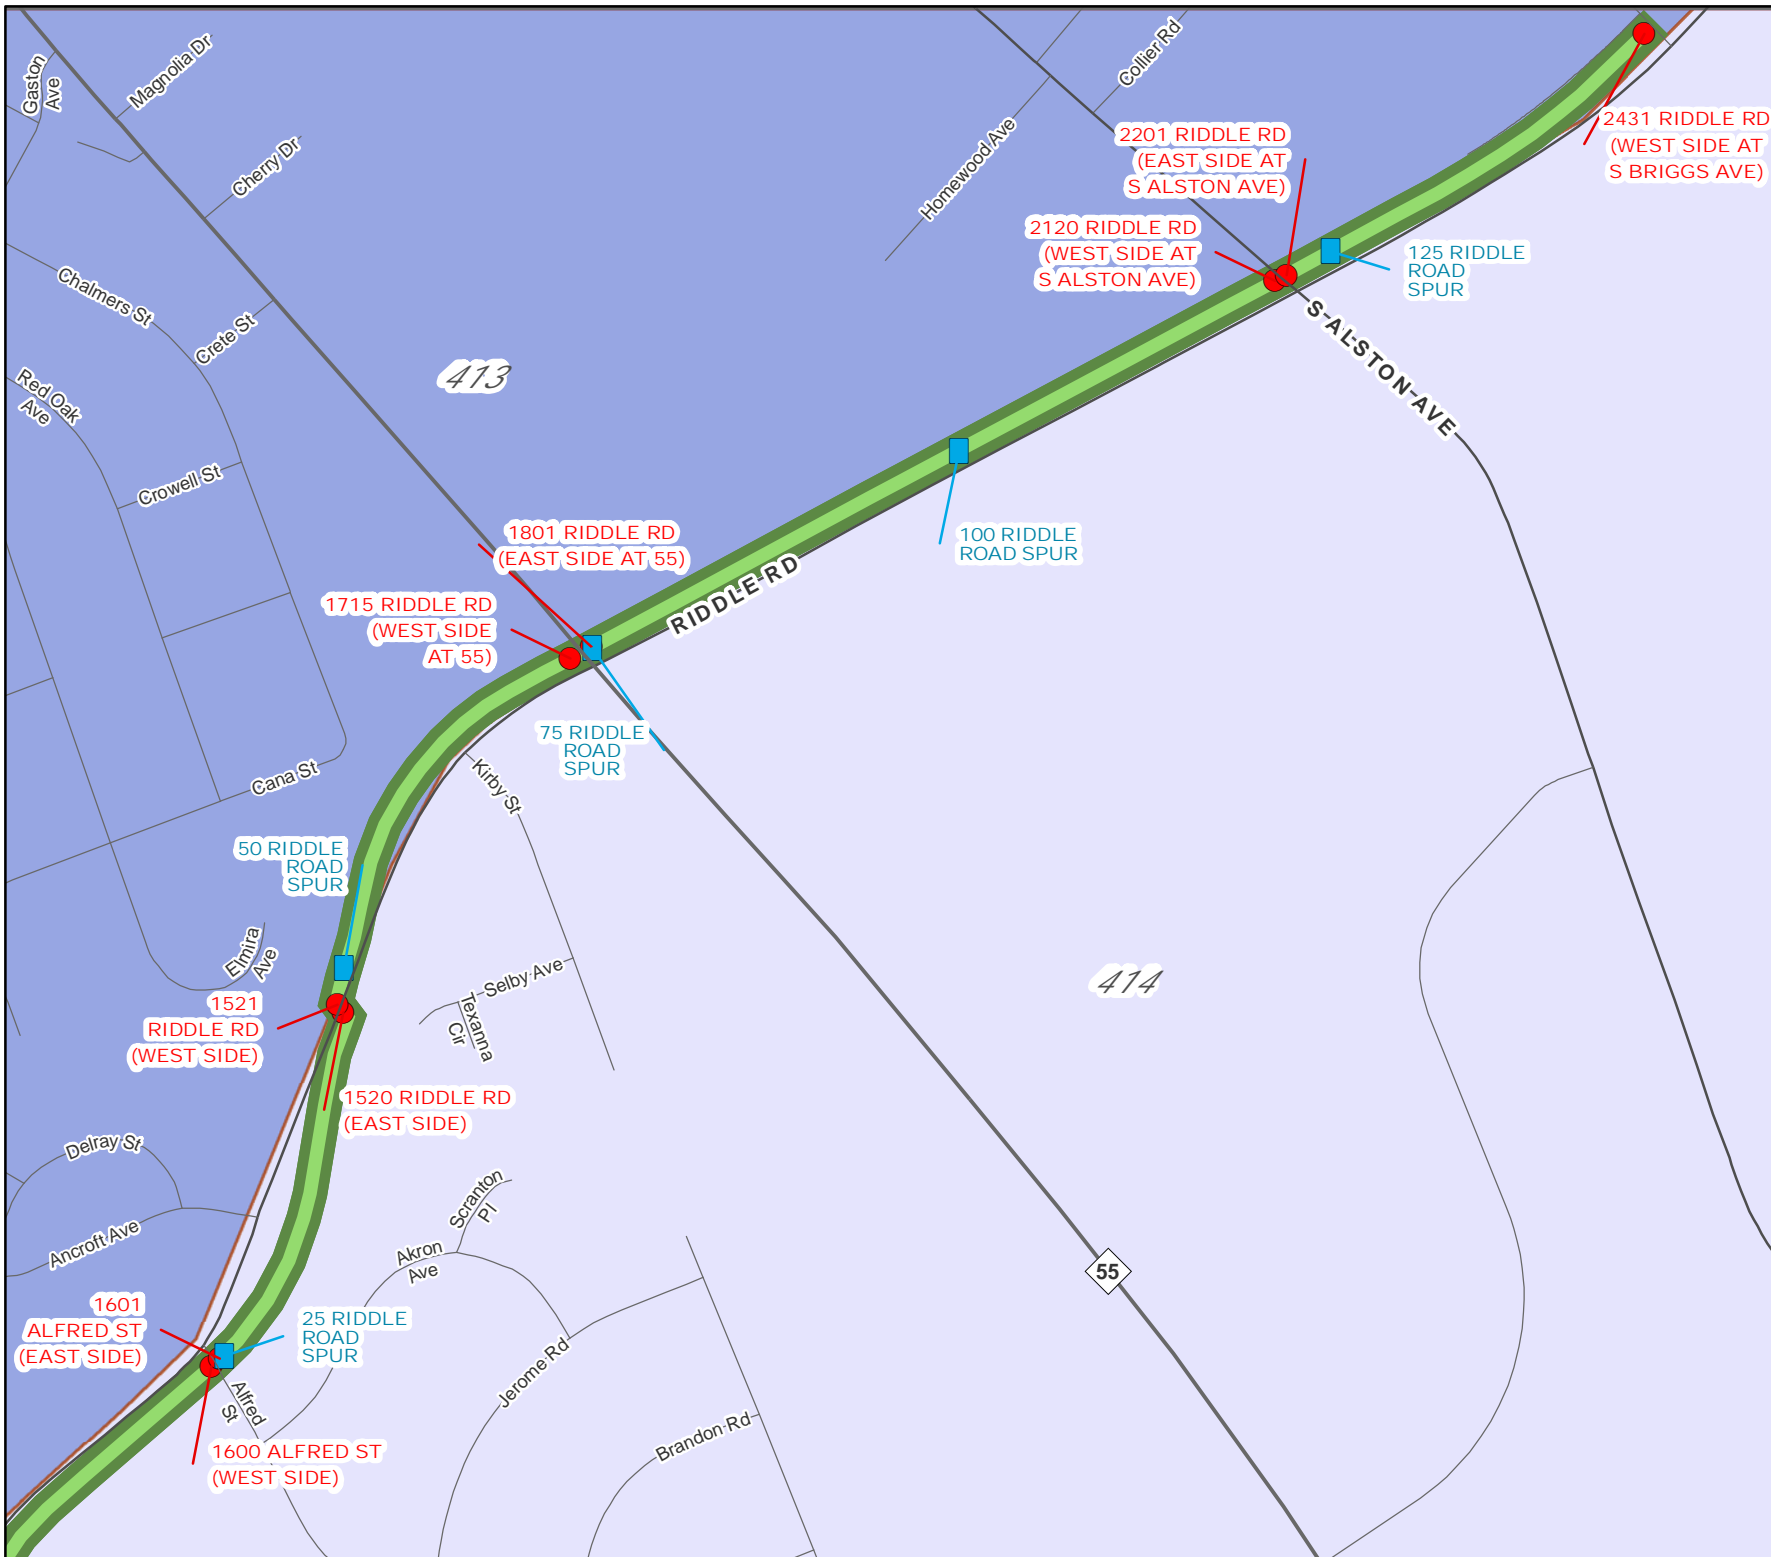

American Tobacco Trail Address Maps

316 W Enterprise St
(Physical Address)

Mile Marker Addresses are in Blue

- 175 American Tobacco Trail is Mile Marker 1.75
- 400 American Tobacco Trail is Mile Marker 4
- 625 American Tobacco Trail is Mile Marker 6.25

Physical Addresses are in Red

- Physical addresses are where the ATT crosses a street

There is an address at:

- Every .25 mile on the trail
- Most road crossings on both sides of the trail

12 Maps Total

- Map 1 is the North end of the trail at Blackwell Street (Beat 311)
- Map 4 is the Riddle Road Spur
- Map 12 is the South end of the trail leading into Chatham County

American Tobacco Trail Address Map

Map 2
of 12

- Mile Marker Addresses
- Physical Address
- American Tobacco Trail
- Other Trails
- Beats
- Parks

American Tobacco Trail Address Map

Map 3
of 12

- Other Trails
- Mile Marker Addresses
- Physical Address
- American Tobacco Trail
- Beats
- Parks

American Tobacco Trail Address Map

Map 4
of 12

- Mile Marker Addresses
- Physical Address
- American Tobacco Trail
- Other Trails
- Beats
- Parks

American Tobacco Trail Address Map

Map 5
of 12

- Mile Marker Addresses
- Physical Address
- American Tobacco Trail
- Other Trails
- Beats
- Parks