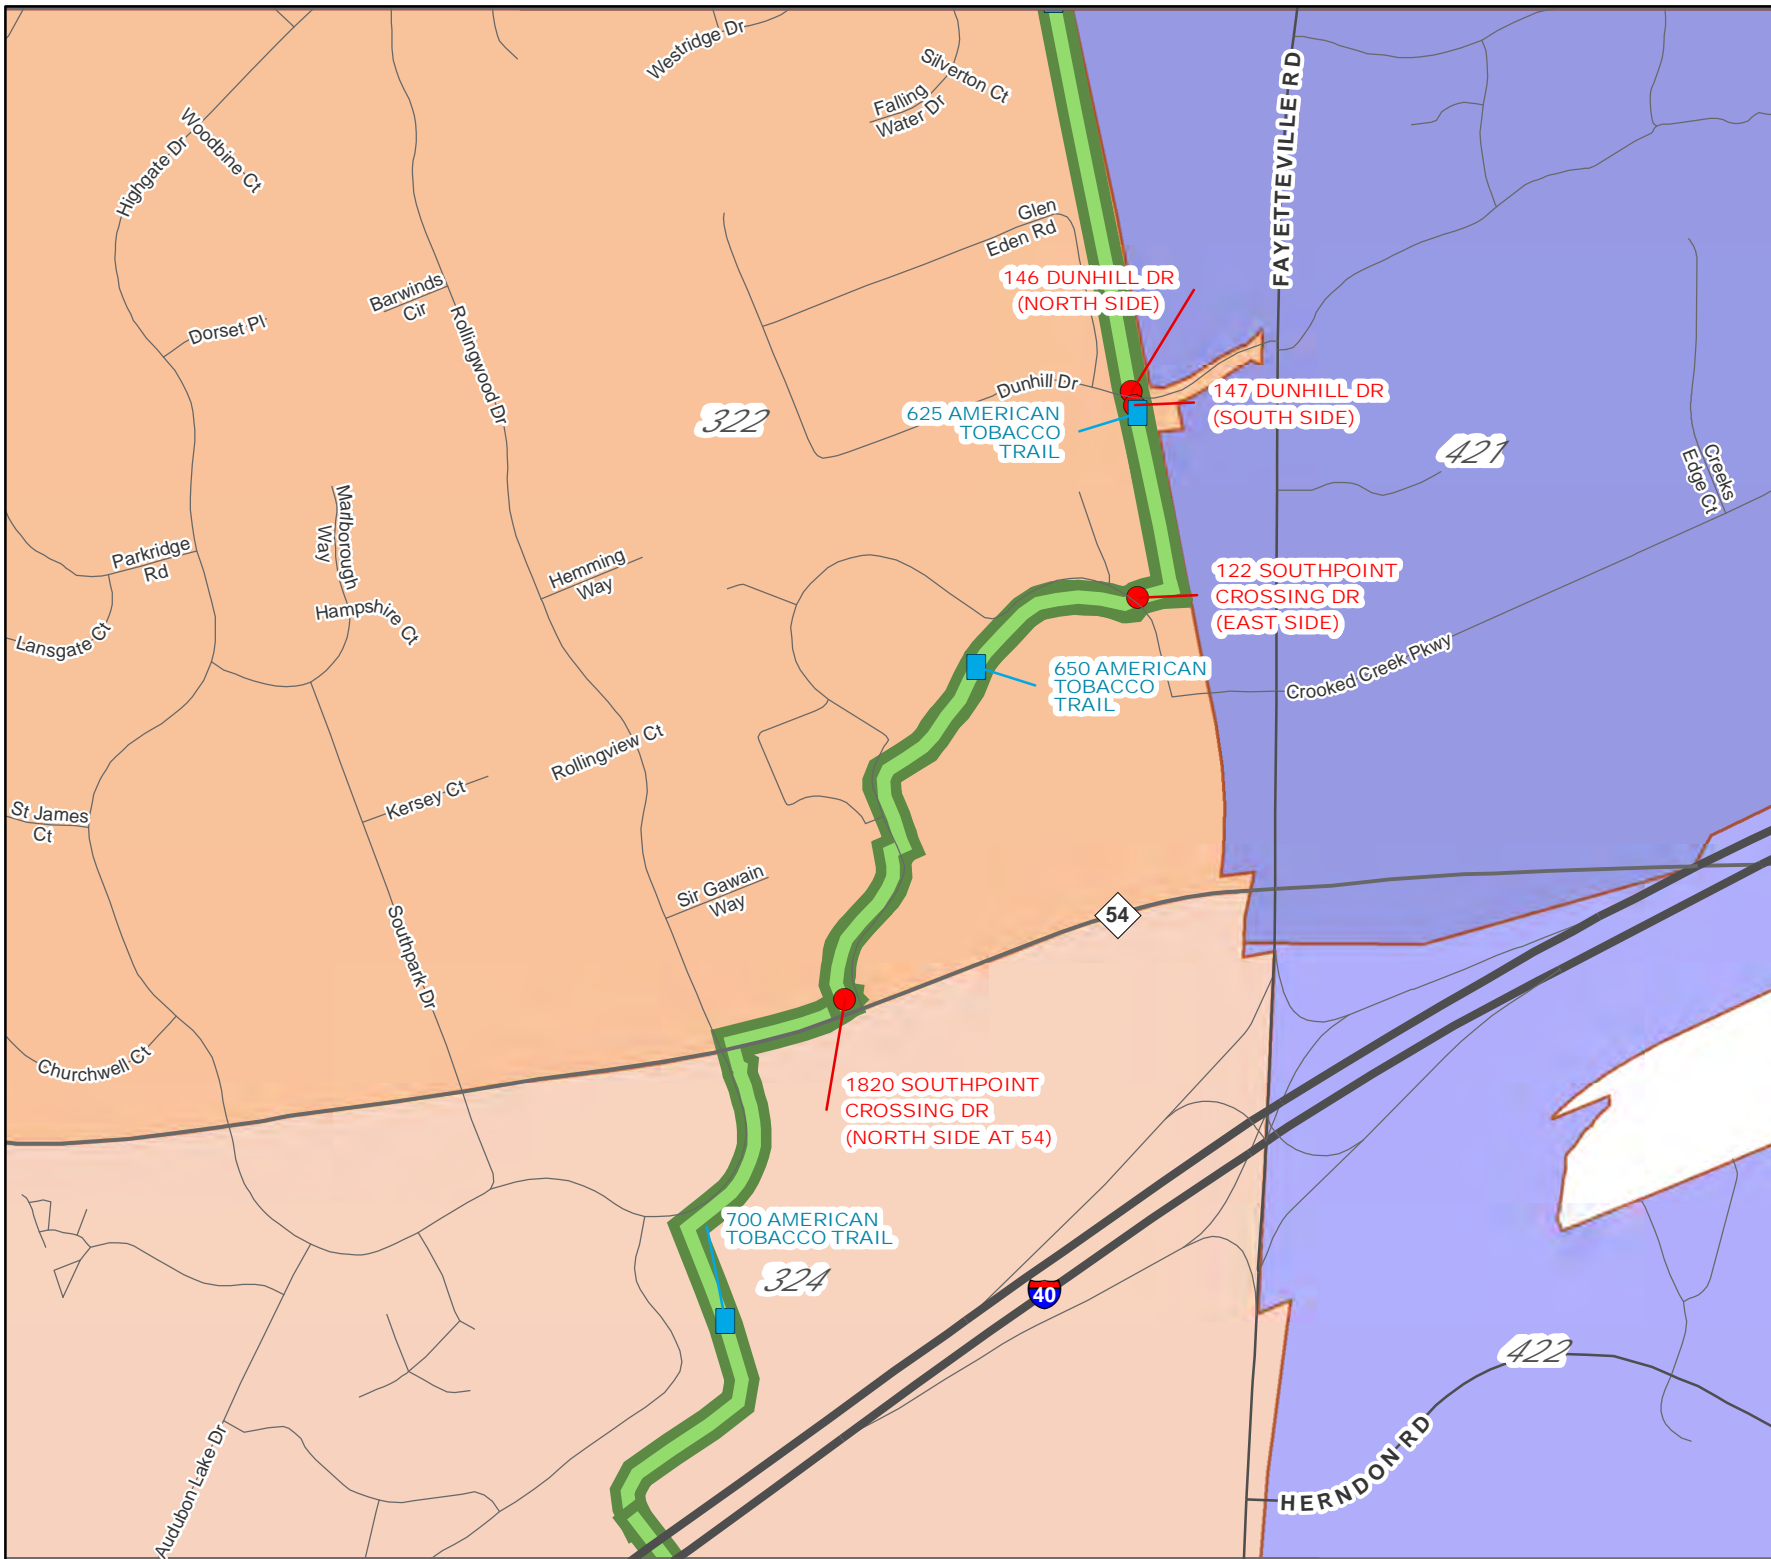

Physical Addresses are in Red

- Physical addresses are where the ATT crosses a street

There is an address at:

- Every .25 mile on the trail
- Most road crossings on both sides of the trail

12 Maps Total

- Map 1 is the North end of the trail at Blackwell Street (Beat 311)
- Map 4 is the Riddle Road Spur
- Map 12 is the South end of the trail leading into Chatham County

American Tobacco Trail Address Map

Map 4
of 12

- Mile Marker Addresses
- Physical Address
- American Tobacco Trail
- Other Trails
- Beats
- Parks

American Tobacco Trail Address Map

Map 5
of 12

- Mile Marker Addresses
- Physical Address
- American Tobacco Trail
- Other Trails
- Beats
- Parks

American Tobacco Trail Address Map

Map 6
of 12

- Mile Marker Addresses
- Physical Address
- American Tobacco Trail
- Other Trails
- Beats
- Parks

American Tobacco Trail Address Map

Map 7
of 12

- Mile Marker Addresses
- Physical Address
- American Tobacco Trail
- Other Trails
- Beats
- Parks

American Tobacco Trail Address Map

Map 8
of 12

- Other Trails
- Beats
- Parks
- Mile Marker Addresses
- Physical Address
- American Tobacco Trail

American Tobacco Trail Address Map

Map 9
of 12

- Mile Marker Addresses
- Physical Address
- American Tobacco Trail
- Other Trails
- Beats
- Parks