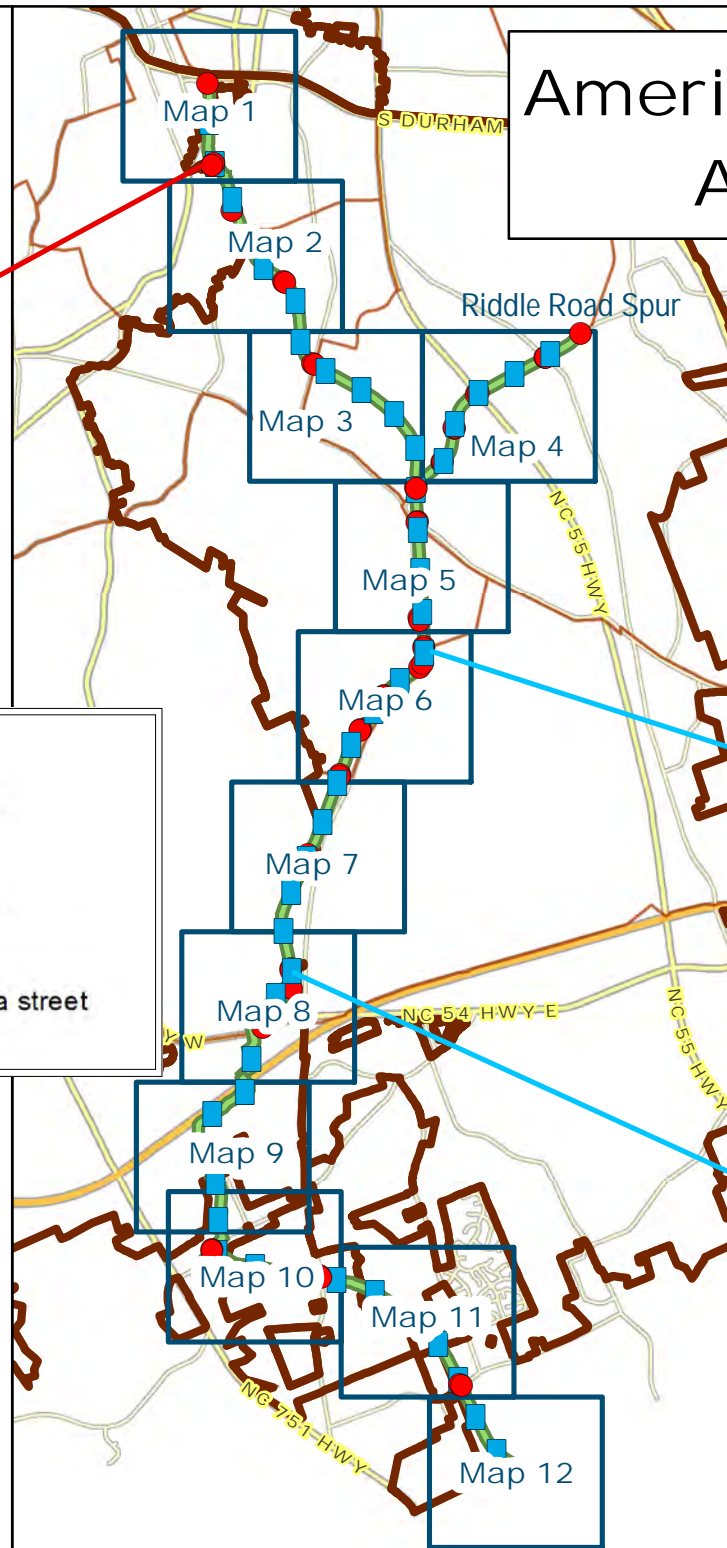

American Tobacco Trail Address Maps

316 W Enterprise St
(Physical Address)

Mile Marker Addresses are in Blue

- 175 American Tobacco Trail is Mile Marker 1.75
- 400 American Tobacco Trail is Mile Marker 4
- 625 American Tobacco Trail is Mile Marker 6.25

Physical Addresses are in Red

- Physical addresses are where the ATT crosses a street

There is an address at:

- Every .25 mile on the trail
- Most road crossings on both sides of the trail

12 Maps Total

- Map 1 is the North end of the trail at Blackwell Street (Beat 311)
- Map 4 is the Riddle Road Spur
- Map 12 is the South end of the trail leading into Chatham County

400 American Tobacco Trail
(4.0 Mile Marker)

625 American Tobacco Trail
(6.25 Mile Marker)

American Tobacco Trail Address Map

Map 1
of 12

- Mile Marker Addresses
- Physical Address
- American Tobacco Trail
- Other Trails
- Beats
- Parks

American Tobacco Trail Address Map

Map 12
of 12

- Mile Marker Addresses
- Physical Address
- American Tobacco Trail
- Other Trails
- Beats
- Parks