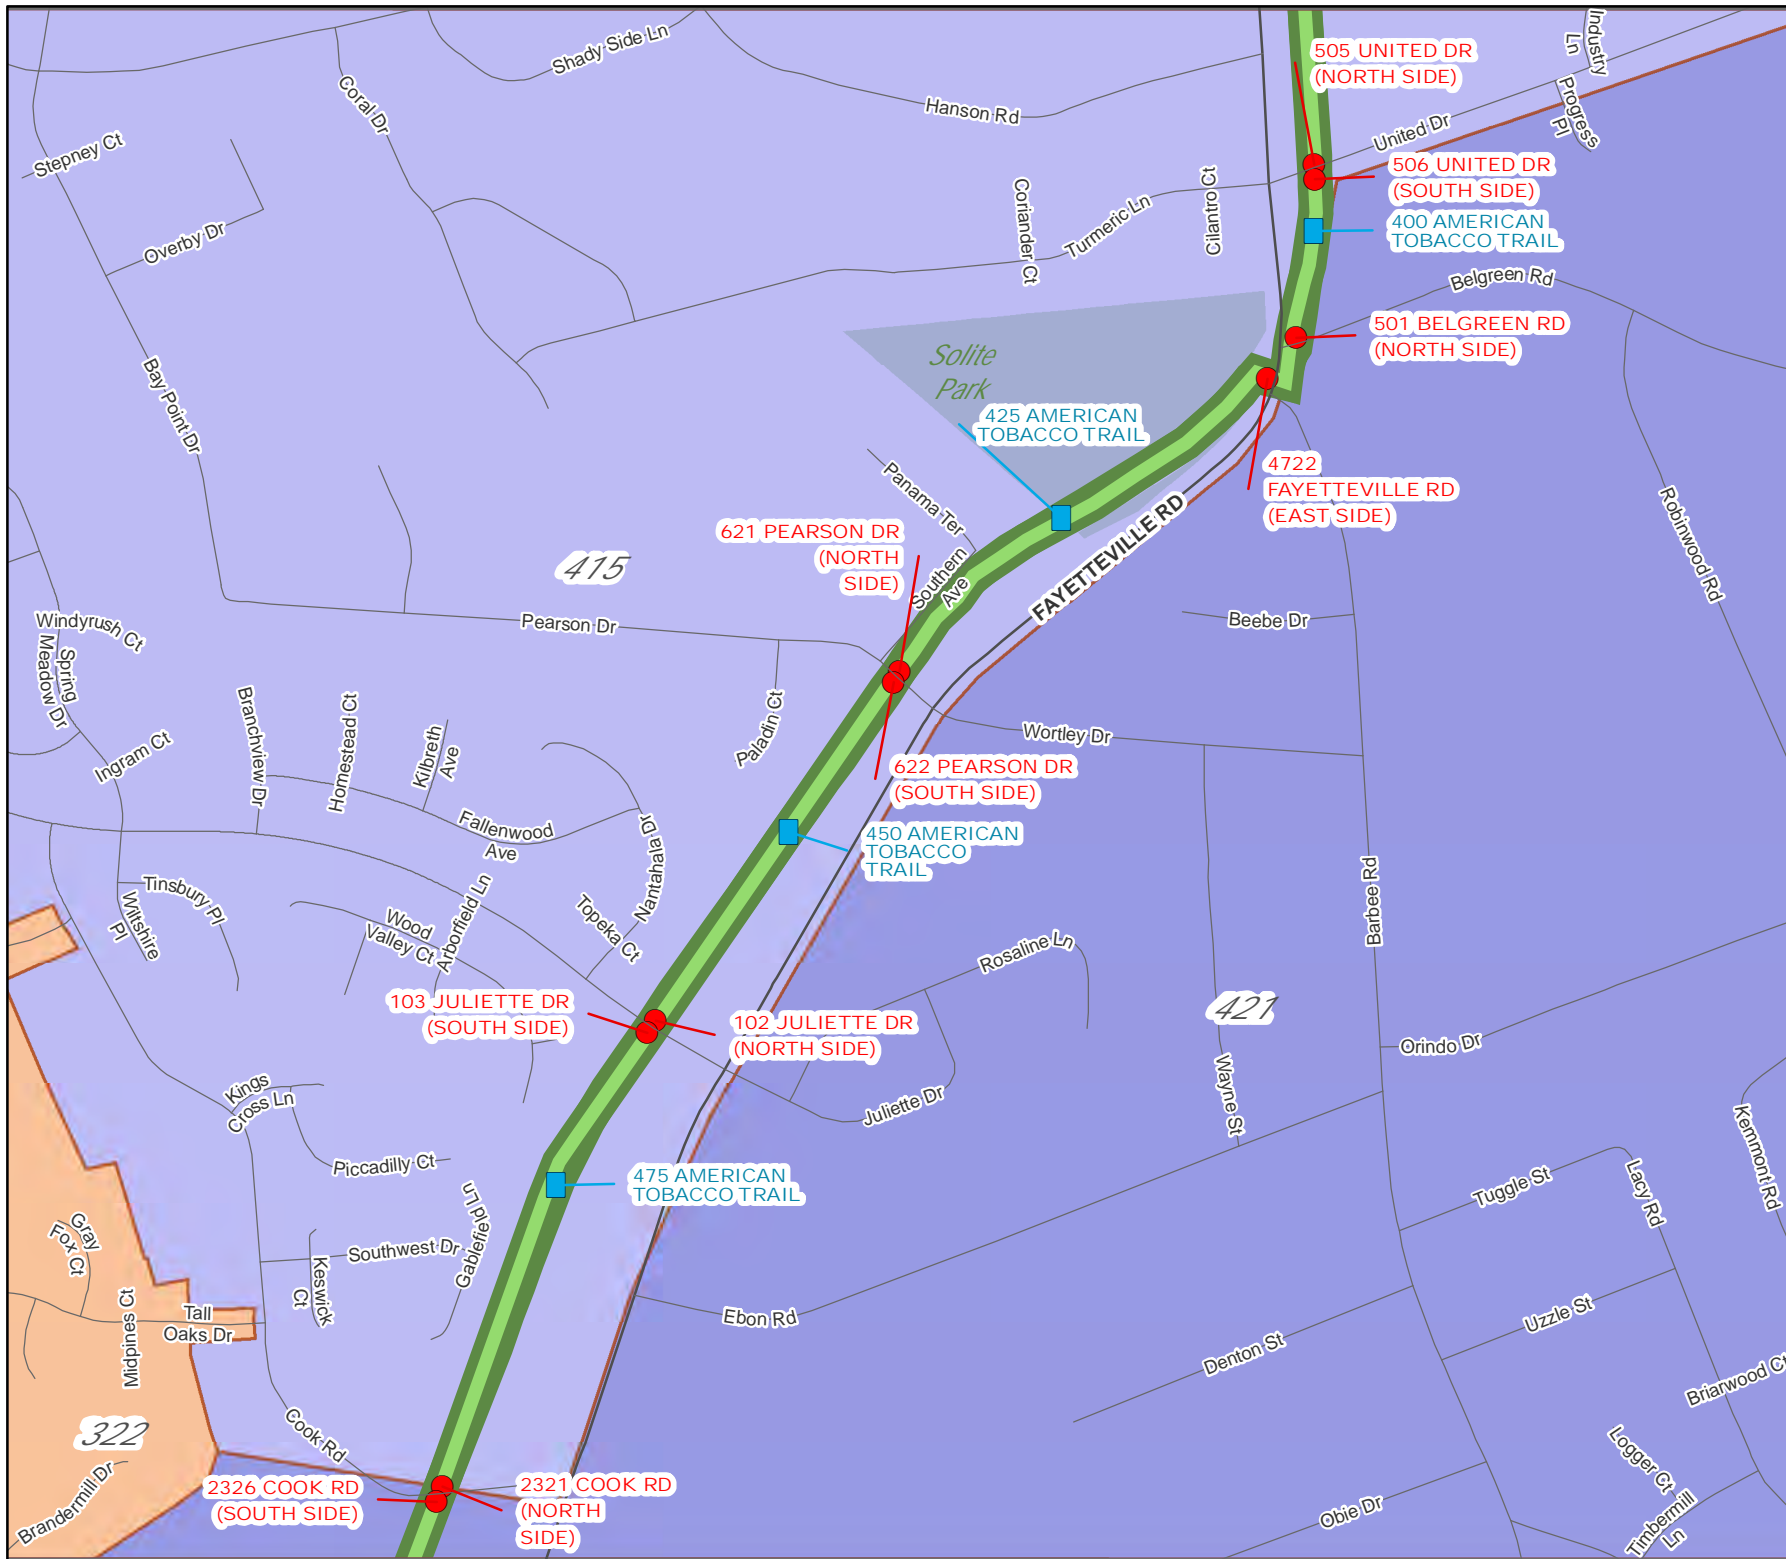

Physical Addresses are in Red

- Physical addresses are where the ATT crosses a street

There is an address at:

- Every .25 mile on the trail
- Most road crossings on both sides of the trail

12 Maps Total

- Map 1 is the North end of the trail at Blackwell Street (Beat 311)
- Map 4 is the Riddle Road Spur
- Map 12 is the South end of the trail leading into Chatham County

American Tobacco Trail Address Map

Map 2
of 12

- Mile Marker Addresses
- Physical Address
- American Tobacco Trail
- Other Trails
- Beats
- Parks

American Tobacco Trail Address Map

Map 3
of 12

- Other Trails
- Mile Marker Addresses
- Physical Address
- American Tobacco Trail
- Beats
- Parks

American Tobacco Trail Address Map

Map 4
of 12

- Mile Marker Addresses
- Physical Address
- American Tobacco Trail
- Other Trails
- Beats
- Parks

American Tobacco Trail Address Map

Map 5
of 12

- Mile Marker Addresses
- Physical Address
- American Tobacco Trail
- Other Trails
- Beats
- Parks

American Tobacco Trail Address Map

Map 6
of 12

- Mile Marker Addresses
- Physical Address
- American Tobacco Trail
- Other Trails
- Beats
- Parks

American Tobacco Trail Address Map

Map 7
of 12

- Mile Marker Addresses
- Physical Address
- American Tobacco Trail
- Other Trails
- Beats
- Parks