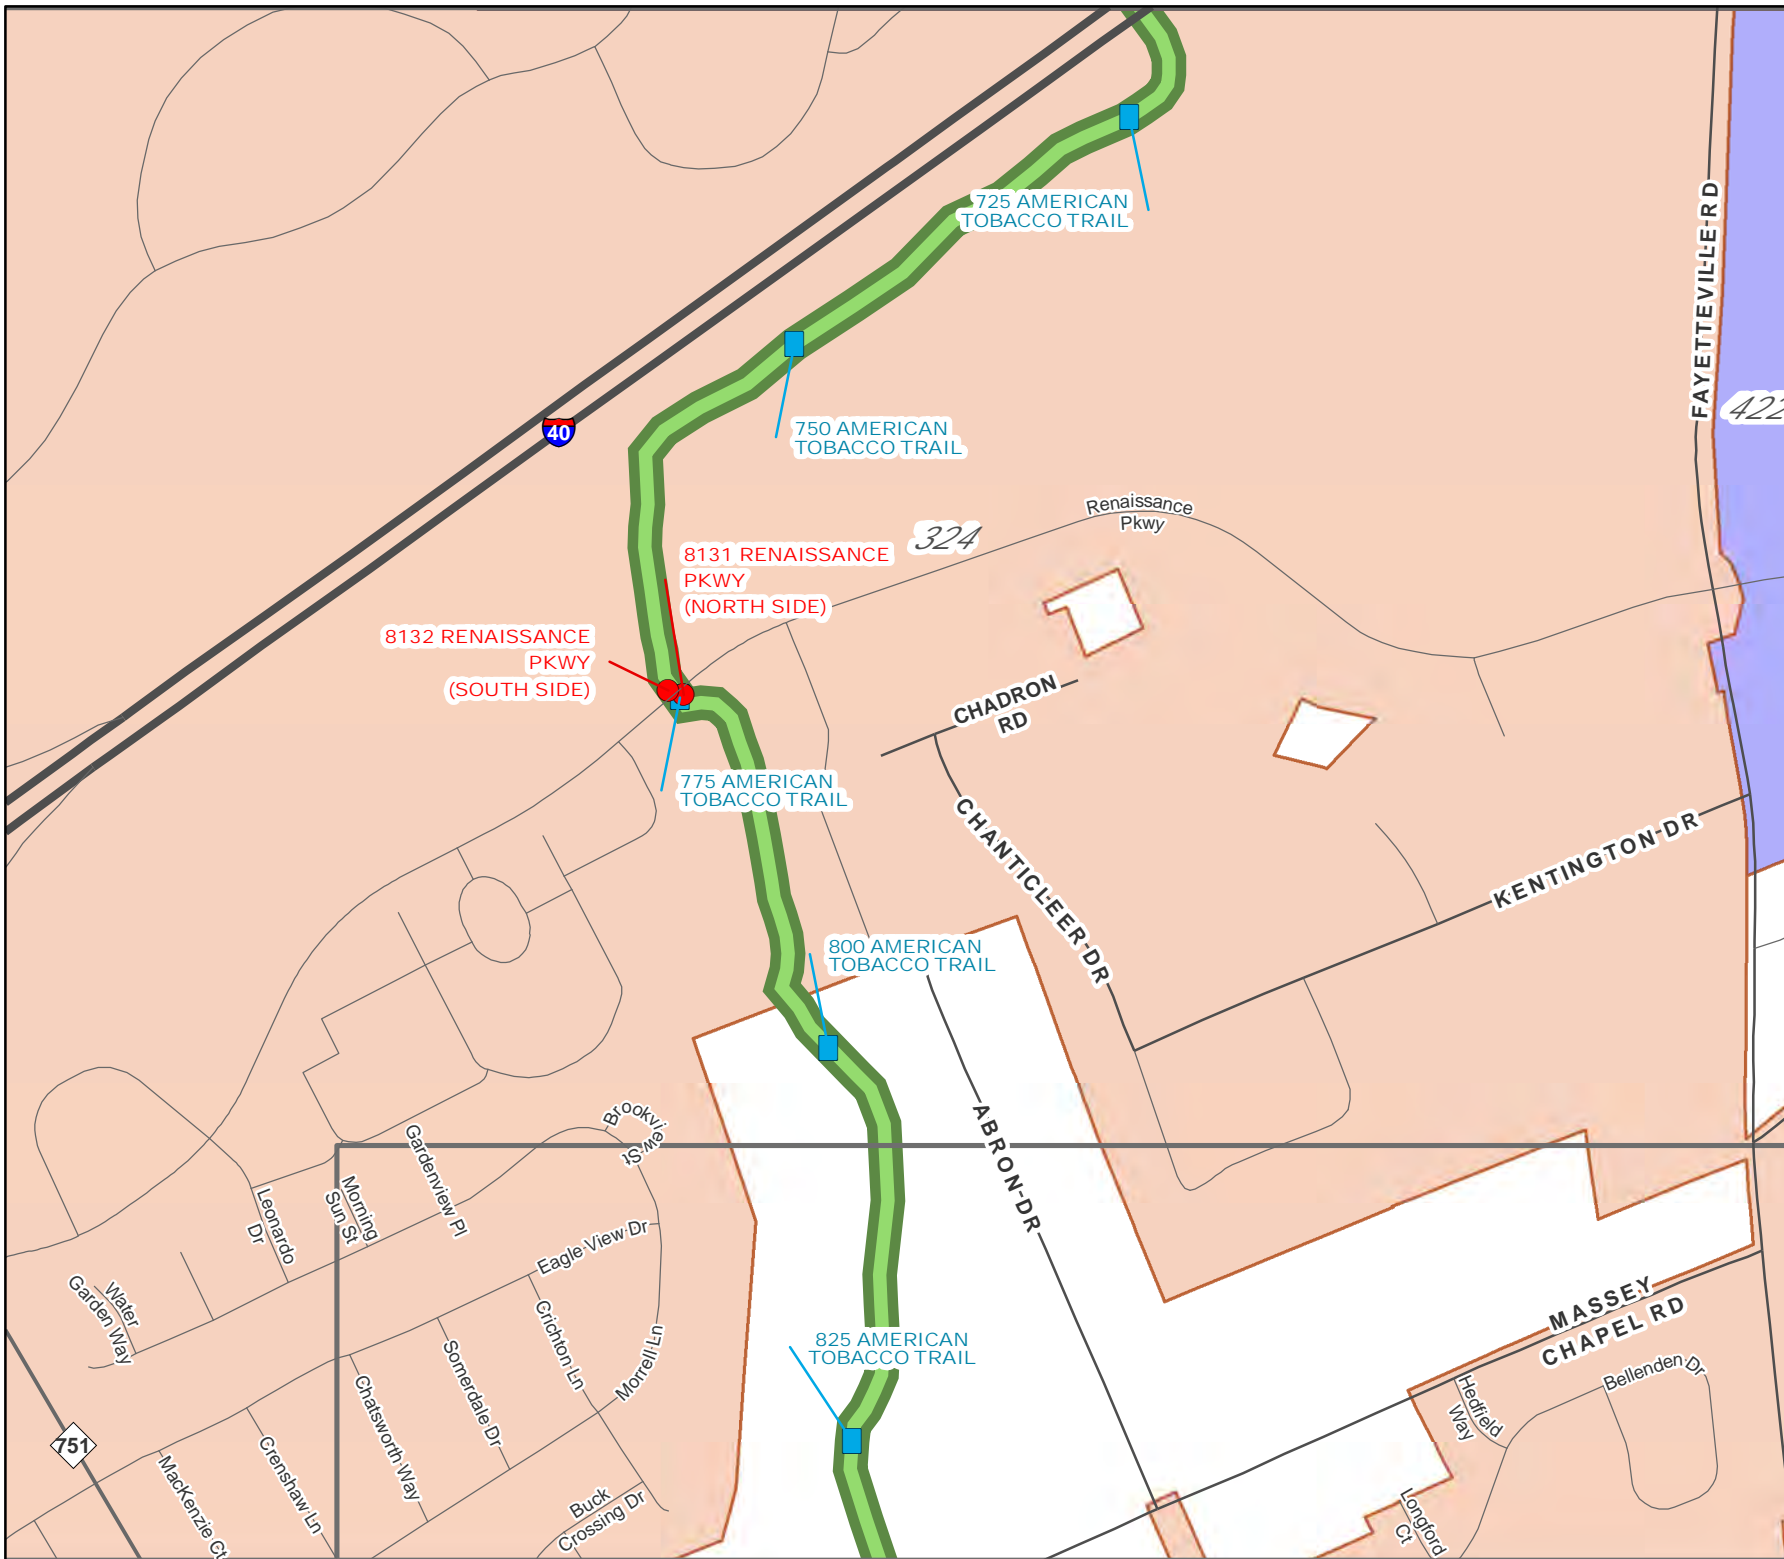

Physical Addresses are in Red

- Physical addresses are where the ATT crosses a street

There is an address at:

- Every .25 mile on the trail
- Most road crossings on both sides of the trail

12 Maps Total

- Map 1 is the North end of the trail at Blackwell Street (Beat 311)
- Map 4 is the Riddle Road Spur
- Map 12 is the South end of the trail leading into Chatham County

American Tobacco Trail Address Map

Map 6
of 12

- Mile Marker Addresses
- Physical Address
- American Tobacco Trail
- Other Trails
- Beats
- Parks

American Tobacco Trail Address Map

Map 7
of 12

- Mile Marker Addresses
- Physical Address
- American Tobacco Trail
- Other Trails
- Beats
- Parks

American Tobacco Trail Address Map

Map 8
of 12

- Other Trails
- Beats
- Parks
- Mile Marker Addresses
- Physical Address
- American Tobacco Trail

American Tobacco Trail Address Map

Map 9
of 12

- Mile Marker Addresses
- Physical Address
- American Tobacco Trail
- Other Trails
- Beats
- Parks

American Tobacco Trail Address Map

Map 10
of 12

- Other Trails
- Beats
- Parks
- Mile Marker Addresses
- Physical Address
- American Tobacco Trail

American Tobacco Trail Address Map

Map 11
of 12

- Mile Marker Addresses
- Physical Address
- American Tobacco Trail
- Other Trails
- Beats
- Parks