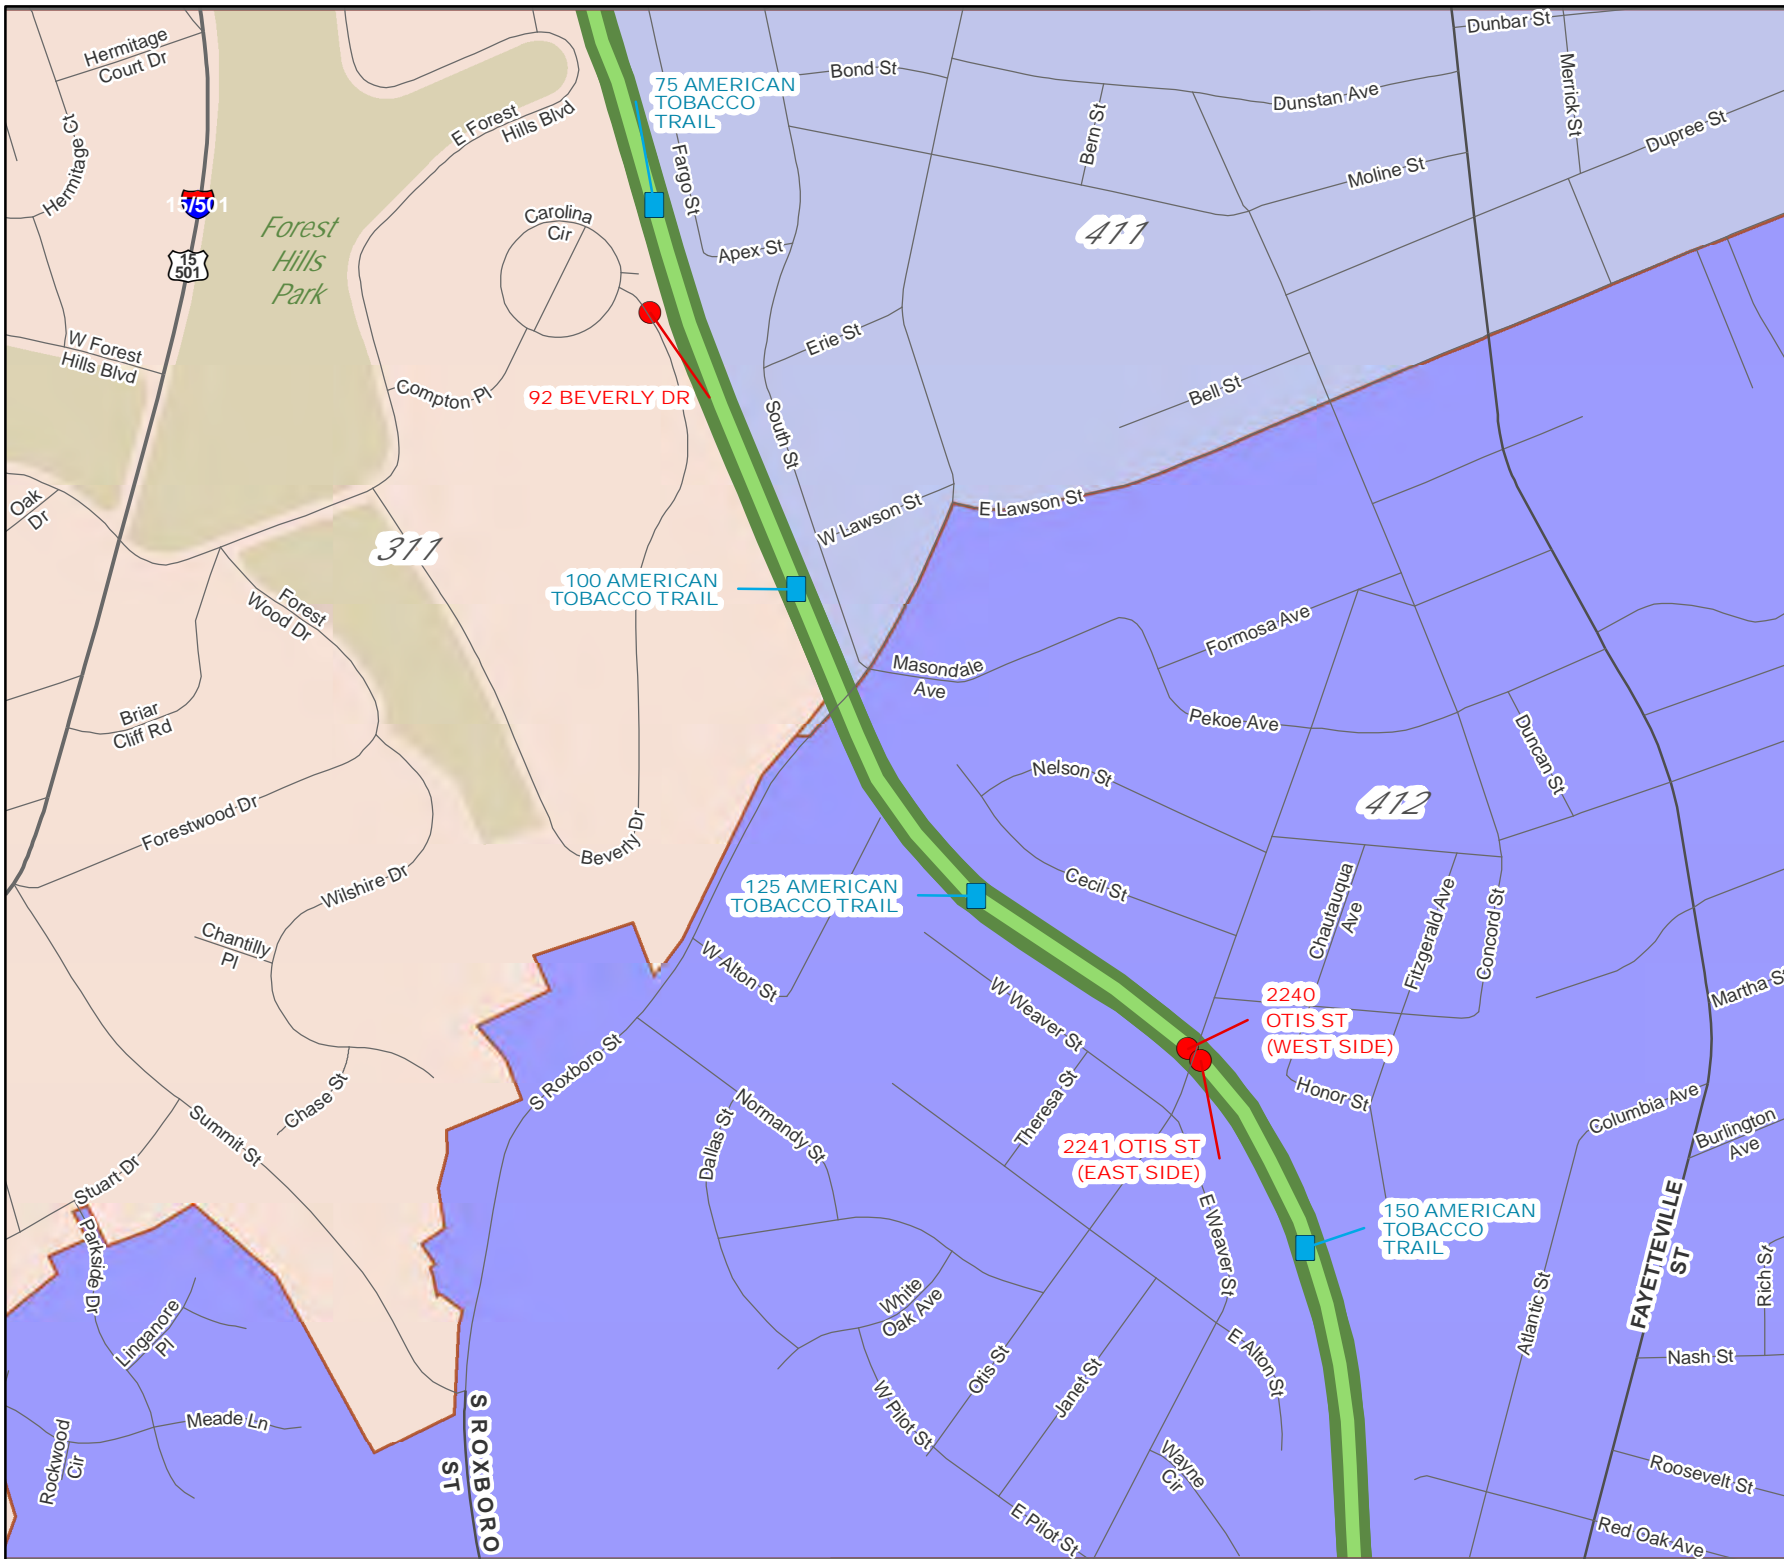

American Tobacco Trail Address Maps

316 W Enterprise St
(Physical Address)

Mile Marker Addresses are in Blue

- 175 American Tobacco Trail is Mile Marker 1.75
- 400 American Tobacco Trail is Mile Marker 4
- 625 American Tobacco Trail is Mile Marker 6.25

Physical Addresses are in Red

- Physical addresses are where the ATT crosses a street

There is an address at:

- Every .25 mile on the trail
- Most road crossings on both sides of the trail

12 Maps Total

- Map 1 is the North end of the trail at Blackwell Street (Beat 311)
- Map 4 is the Riddle Road Spur
- Map 12 is the South end of the trail leading into Chatham County

400 American Tobacco Trail
(4.0 Mile Marker)

625 American Tobacco Trail
(6.25 Mile Marker)

American Tobacco Trail Address Map

Map 1
of 12

- Mile Marker Addresses
- Physical Address
- American Tobacco Trail
- Other Trails
- Beats
- Parks

American Tobacco Trail Address Map

Map 2
of 12

- Mile Marker Addresses
- Physical Address
- American Tobacco Trail
- Other Trails
- Beats
- Parks

American Tobacco Trail Address Map

Map 3
of 12

- Other Trails
- Mile Marker Addresses
- Physical Address
- American Tobacco Trail
- Beats
- Parks