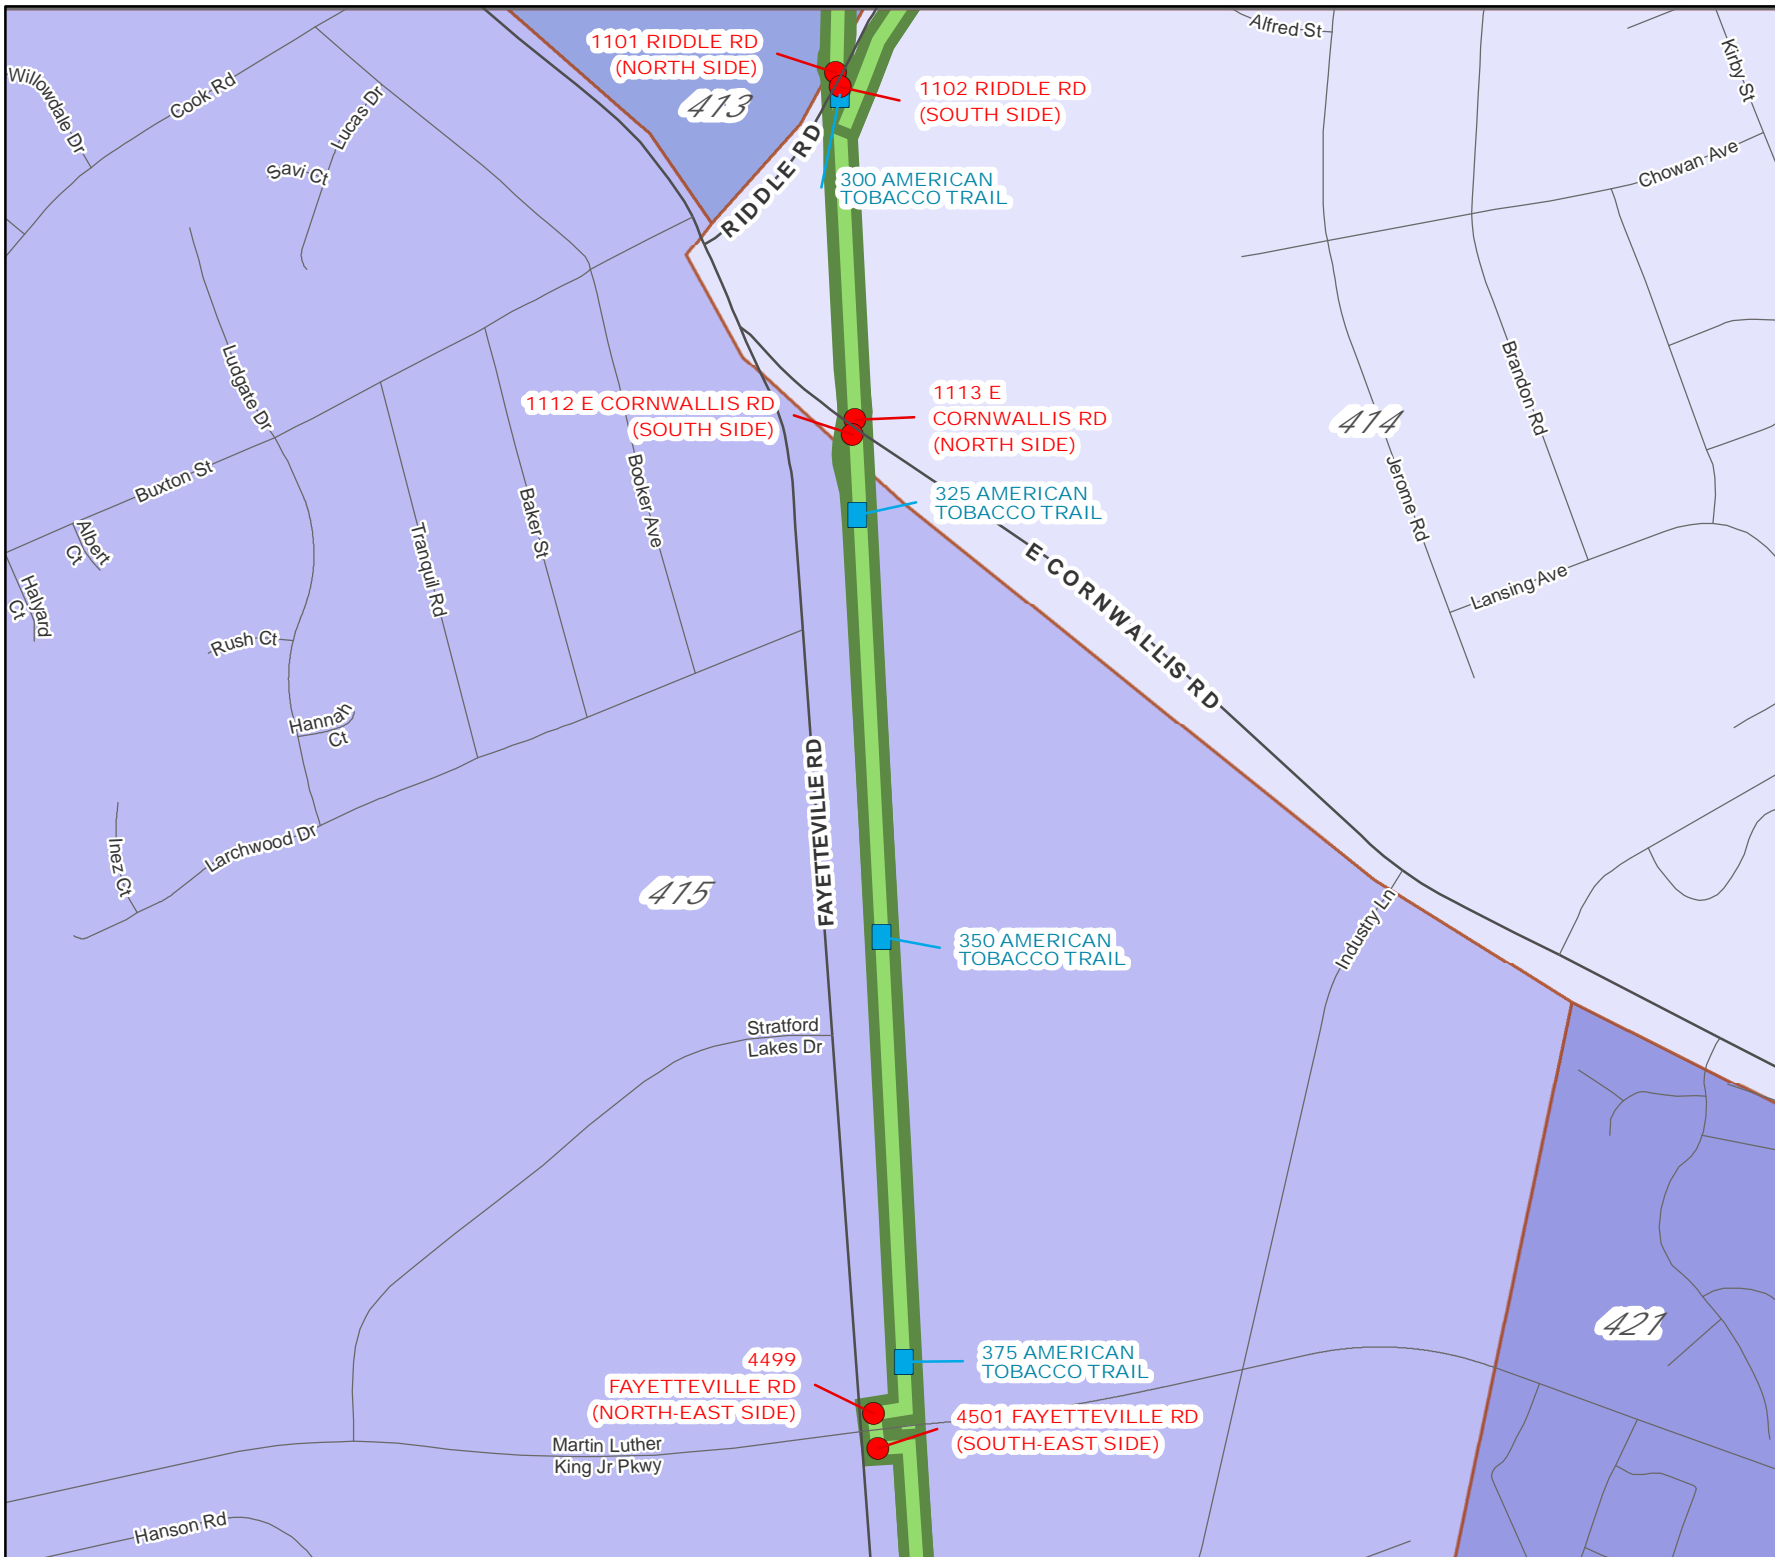

Physical Addresses are in Red

- Physical addresses are where the ATT crosses a street

There is an address at:

- Every .25 mile on the trail
- Most road crossings on both sides of the trail

12 Maps Total

- Map 1 is the North end of the trail at Blackwell Street (Beat 311)
- Map 4 is the Riddle Road Spur
- Map 12 is the South end of the trail leading into Chatham County

American Tobacco Trail Address Map

Map 2
of 12

- Mile Marker Addresses
- Physical Address
- American Tobacco Trail
- Other Trails
- Beats
- Parks

American Tobacco Trail Address Map

Map 3
of 12

- Other Trails
- Mile Marker Addresses
- Physical Address
- American Tobacco Trail
- Beats
- Parks

American Tobacco Trail Address Map

Map 4
of 12

- Mile Marker Addresses
- Physical Address
- American Tobacco Trail
- Other Trails
- Beats
- Parks

American Tobacco Trail Address Map

Map 5
of 12

- Mile Marker Addresses
- Physical Address
- American Tobacco Trail
- Other Trails
- Beats
- Parks

American Tobacco Trail Address Map

Map 6
of 12

- Mile Marker Addresses
- Physical Address
- American Tobacco Trail
- Other Trails
- Beats
- Parks

American Tobacco Trail Address Map

Map 7
of 12

- Mile Marker Addresses
- Physical Address
- American Tobacco Trail
- Other Trails
- Beats
- Parks