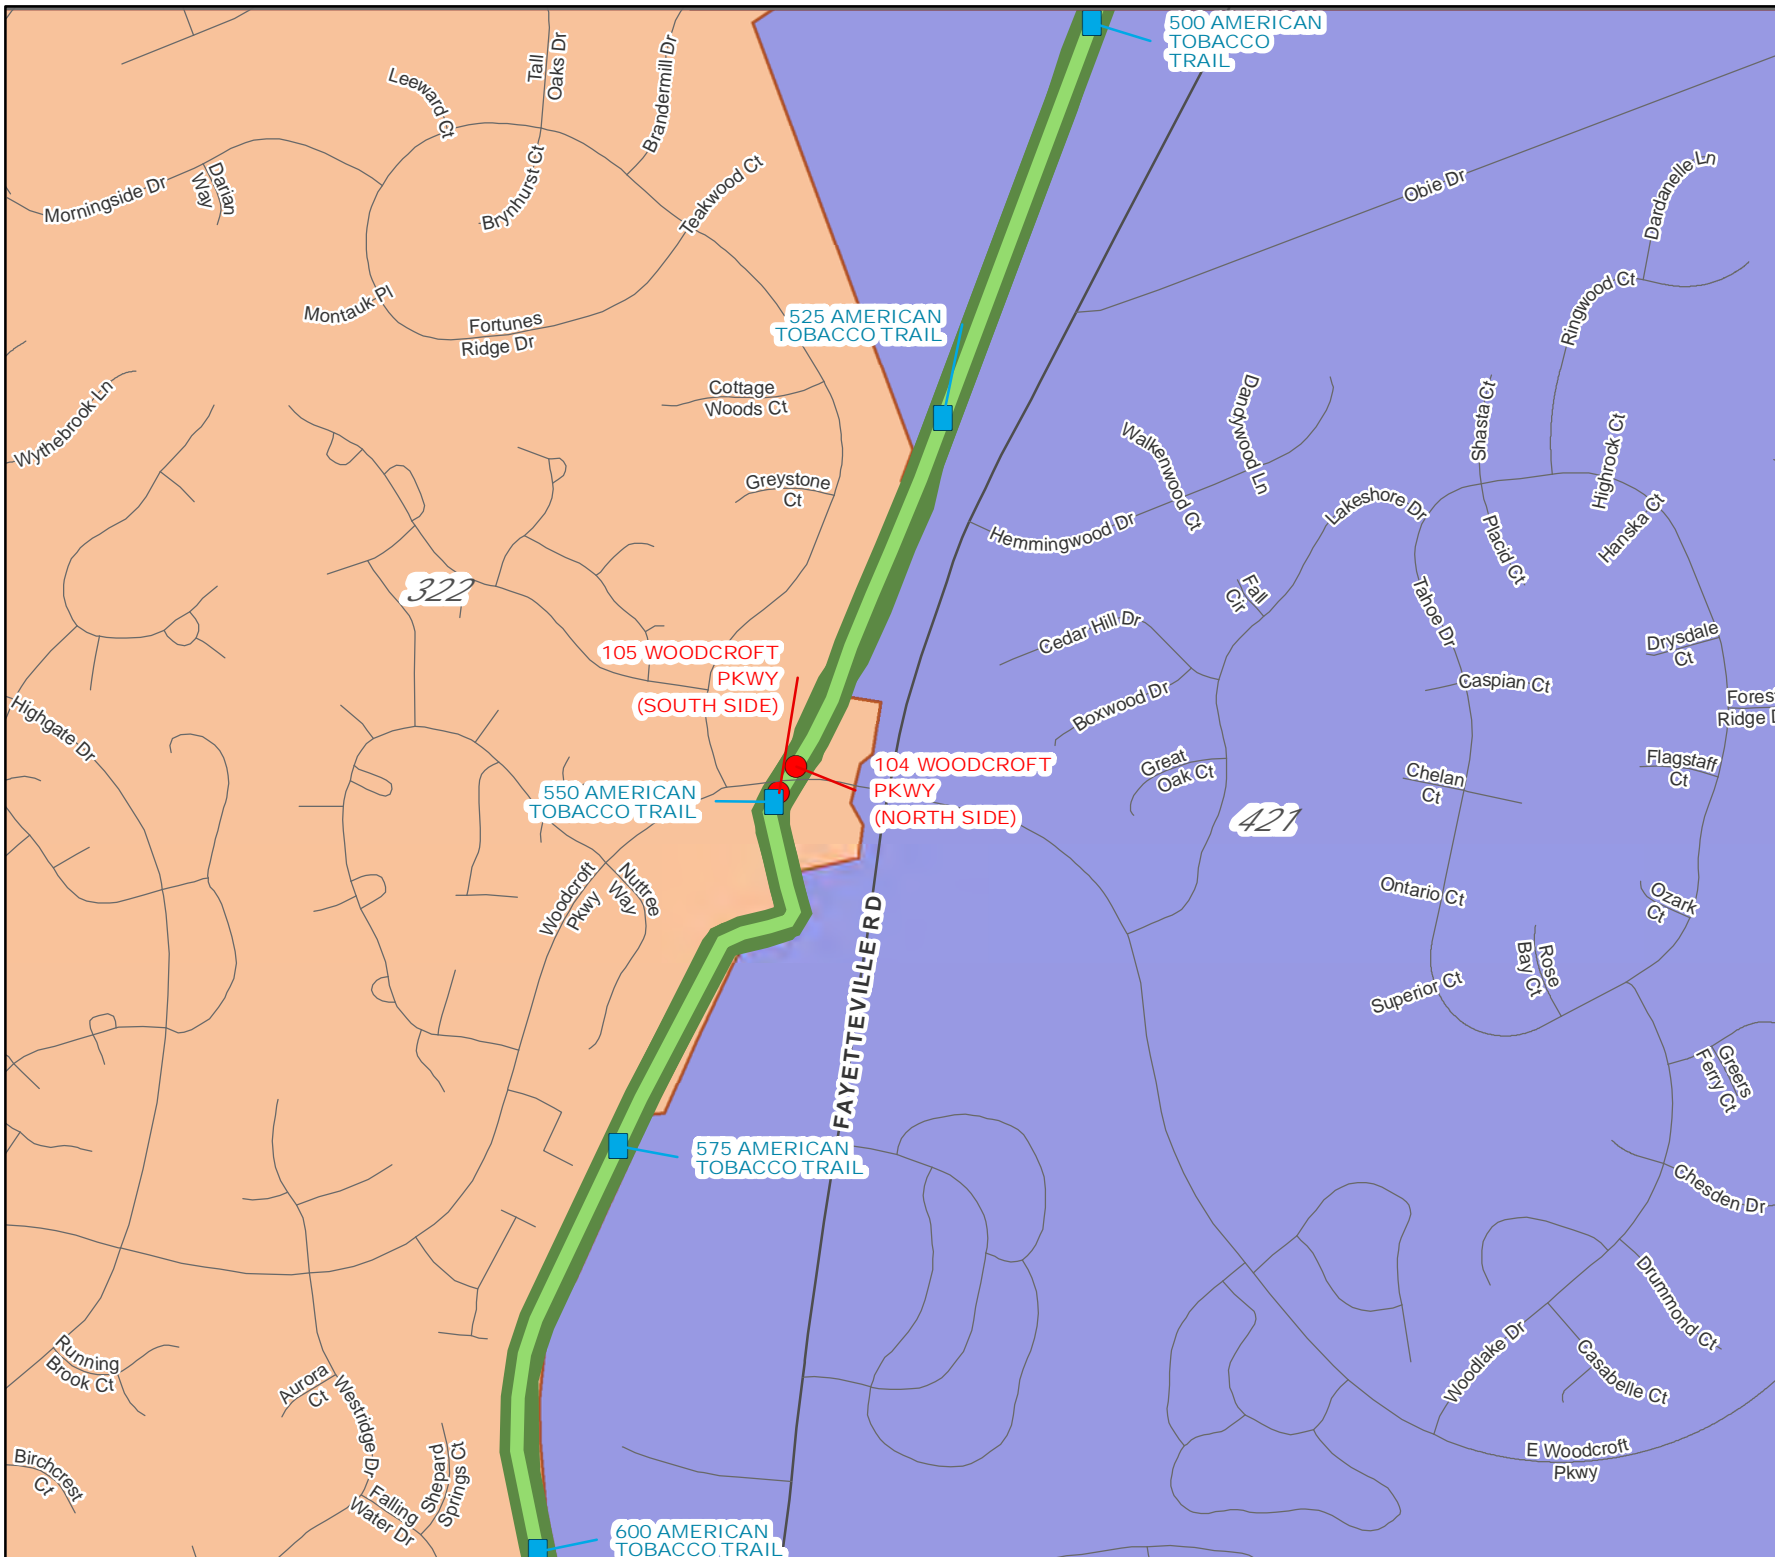

Physical Addresses are in Red

- Physical addresses are where the ATT crosses a street

There is an address at:

- Every .25 mile on the trail
- Most road crossings on both sides of the trail

12 Maps Total

- Map 1 is the North end of the trail at Blackwell Street (Beat 311)
- Map 4 is the Riddle Road Spur
- Map 12 is the South end of the trail leading into Chatham County

American Tobacco Trail Address Map

Map 4
of 12

- Mile Marker Addresses
- Physical Address
- American Tobacco Trail
- Other Trails
- Beats
- Parks

American Tobacco Trail Address Map

Map 5
of 12

- Mile Marker Addresses
- Physical Address
- American Tobacco Trail
- Other Trails
- Beats
- Parks

American Tobacco Trail Address Map

Map 6
of 12

- Mile Marker Addresses
- Physical Address
- American Tobacco Trail
- Other Trails
- Beats
- Parks

American Tobacco Trail Address Map

Map 7
of 12

- Mile Marker Addresses
- Physical Address
- American Tobacco Trail
- Other Trails
- Beats
- Parks

American Tobacco Trail Address Map

Map 8
of 12

- Other Trails
- Beats
- Parks
- Mile Marker Addresses
- Physical Address
- American Tobacco Trail

American Tobacco Trail Address Map

Map 9
of 12

- Mile Marker Addresses
- Physical Address
- American Tobacco Trail
- Other Trails
- Beats
- Parks