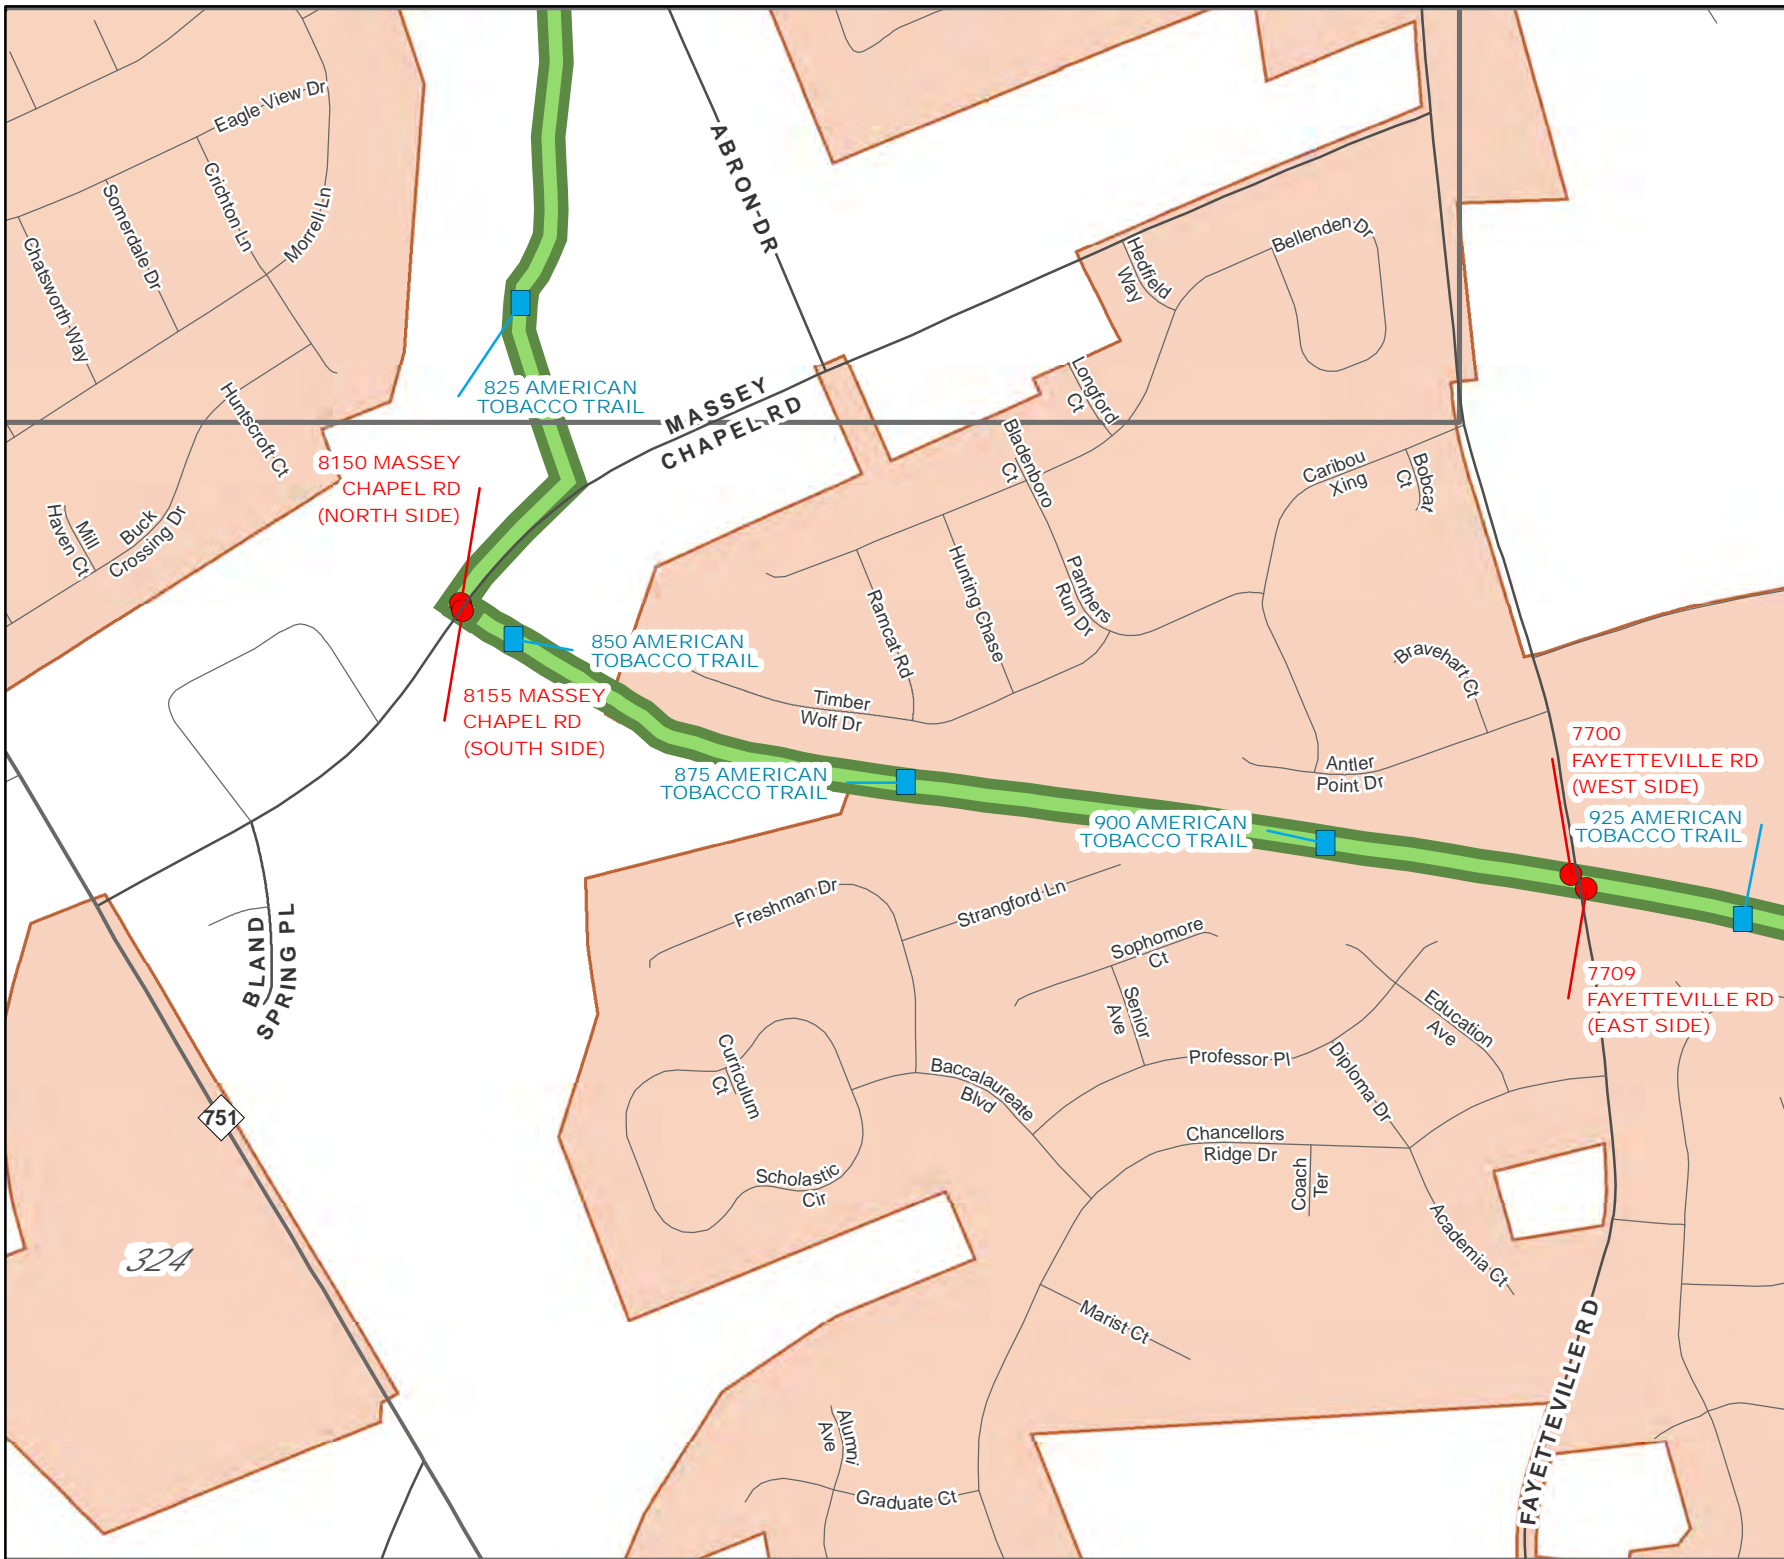

Physical Addresses are in Red

- Physical addresses are where the ATT crosses a street

There is an address at:

- Every .25 mile on the trail
- Most road crossings on both sides of the trail

12 Maps Total

- Map 1 is the North end of the trail at Blackwell Street (Beat 311)
- Map 4 is the Riddle Road Spur
- Map 12 is the South end of the trail leading into Chatham County

American Tobacco Trail Address Map

Map 6
of 12

- Mile Marker Addresses
- Physical Address
- American Tobacco Trail
- Other Trails
- Beats
- Parks

American Tobacco Trail Address Map

Map 7
of 12

- Mile Marker Addresses
- Physical Address
- American Tobacco Trail
- Other Trails
- Beats
- Parks

American Tobacco Trail Address Map

Map 8
of 12

- Other Trails
- Beats
- Parks
- Mile Marker Addresses
- Physical Address
- American Tobacco Trail

American Tobacco Trail Address Map

Map 9
of 12

- Mile Marker Addresses
- Physical Address
- American Tobacco Trail
- Other Trails
- Beats
- Parks

American Tobacco Trail Address Map

Map 10
of 12

- Other Trails
- Beats
- Parks
- Mile Marker Addresses
- Physical Address
- American Tobacco Trail

American Tobacco Trail Address Map

Map 11
of 12

- Mile Marker Addresses
- Physical Address
- American Tobacco Trail
- Other Trails
- Beats
- Parks