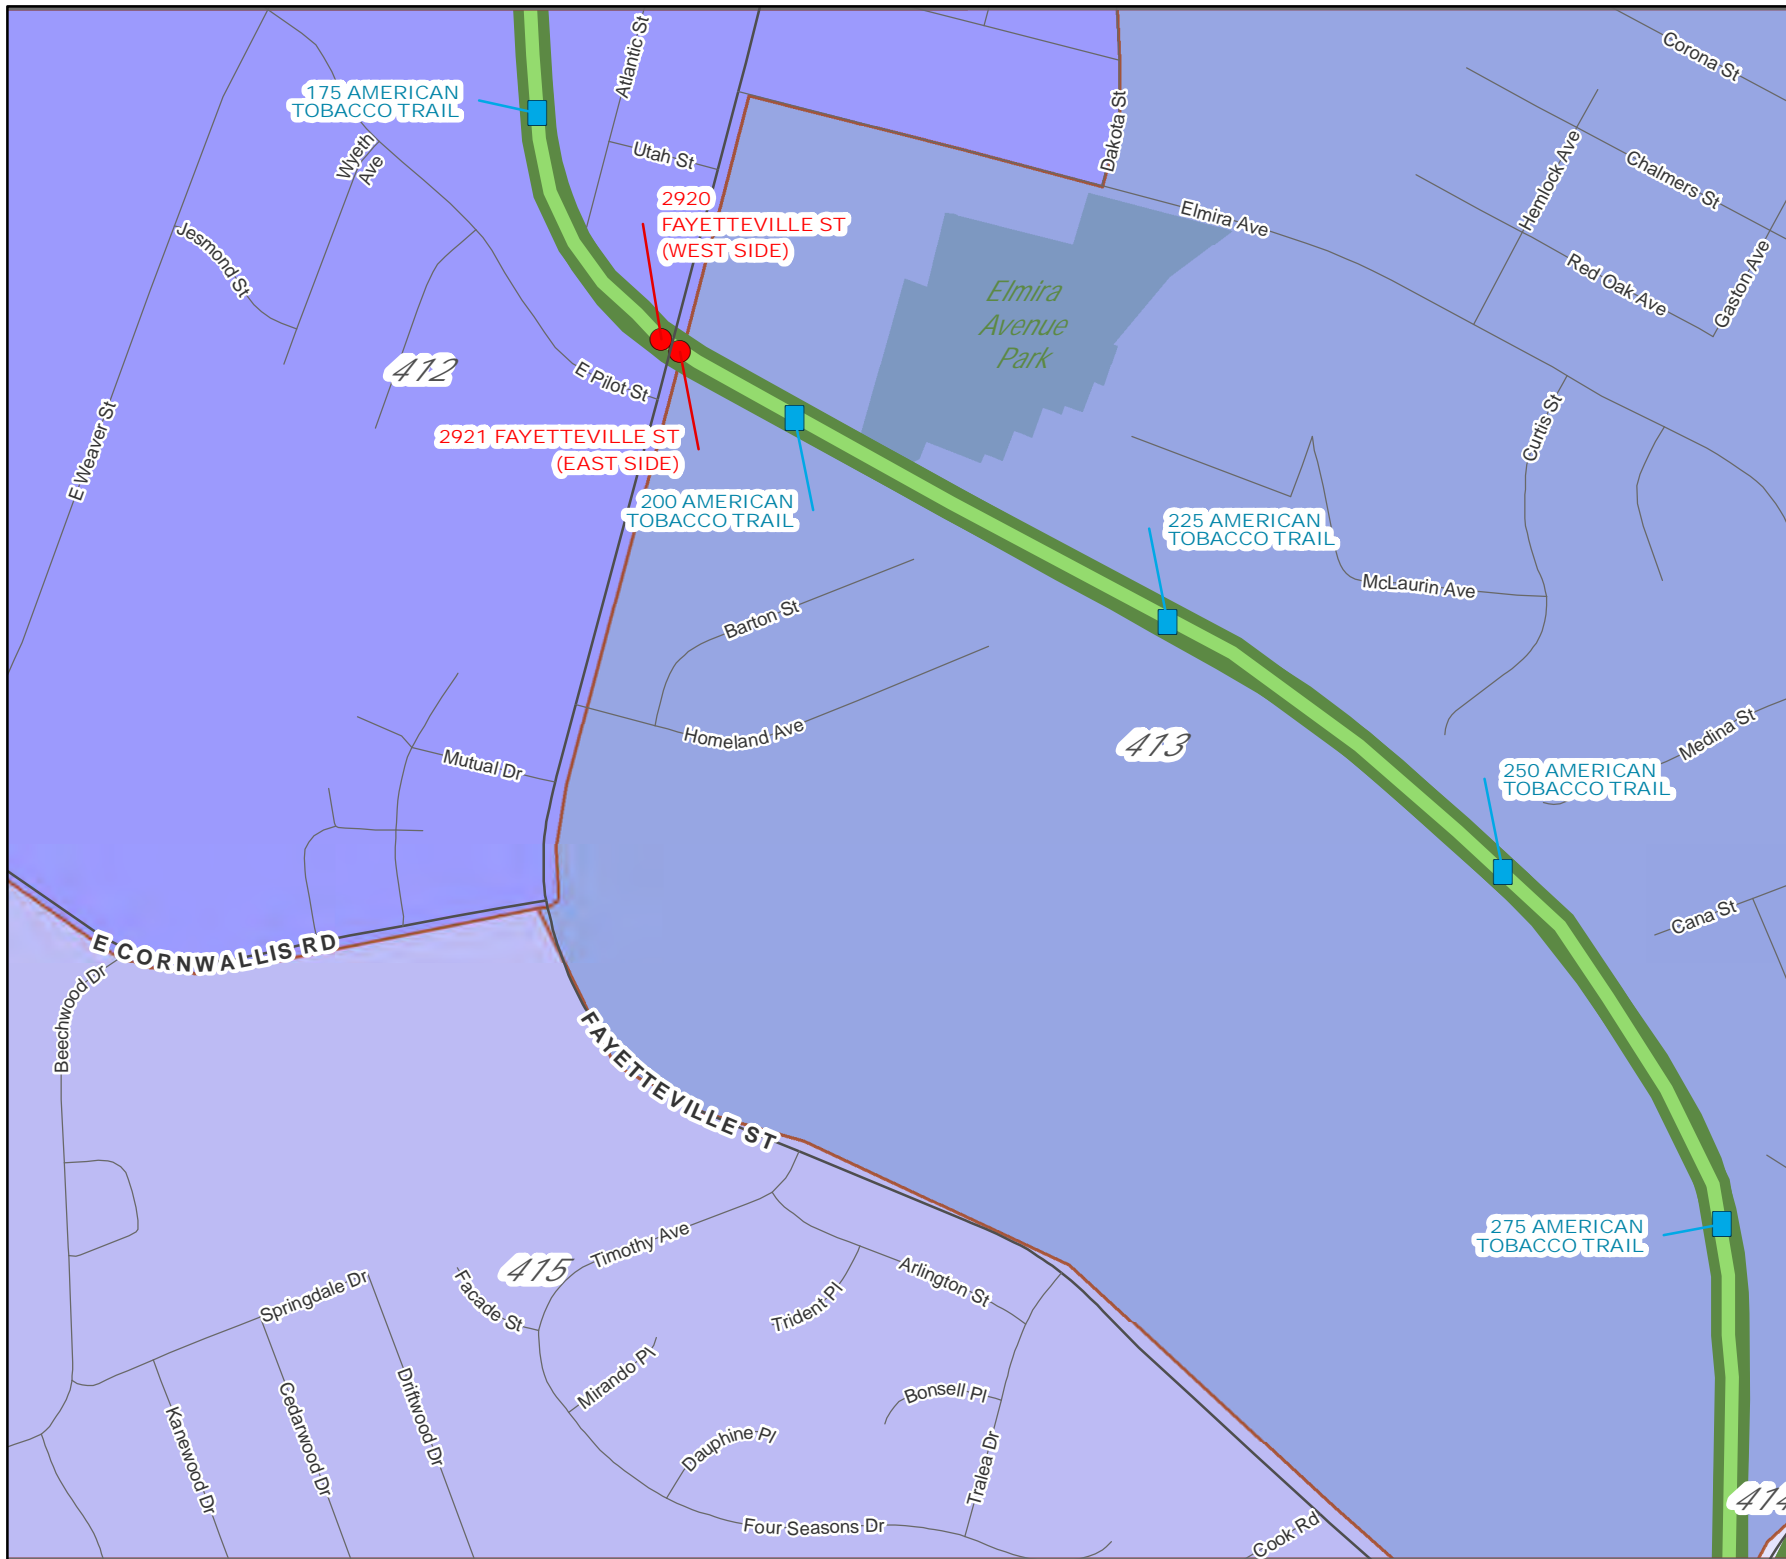

American Tobacco Trail Address Maps

316 W Enterprise St
(Physical Address)

Mile Marker Addresses are in Blue

- 175 American Tobacco Trail is Mile Marker 1.75
- 400 American Tobacco Trail is Mile Marker 4
- 625 American Tobacco Trail is Mile Marker 6.25

Physical Addresses are in Red

- Physical addresses are where the ATT crosses a street

There is an address at:

- Every .25 mile on the trail
- Most road crossings on both sides of the trail

12 Maps Total

- Map 1 is the North end of the trail at Blackwell Street (Beat 311)
- Map 4 is the Riddle Road Spur
- Map 12 is the South end of the trail leading into Chatham County

American Tobacco Trail Address Map

Map 2
of 12

- Mile Marker Addresses
- Physical Address
- American Tobacco Trail
- Other Trails
- Beats
- Parks

American Tobacco Trail Address Map

Map 3
of 12

- Other Trails
- Mile Marker Addresses
- Physical Address
- American Tobacco Trail
- Beats
- Parks

American Tobacco Trail Address Map

Map 4
of 12

- Mile Marker Addresses
- Physical Address
- American Tobacco Trail
- Other Trails
- Beats
- Parks

American Tobacco Trail Address Map

Map 5
of 12

- Mile Marker Addresses
- Physical Address
- American Tobacco Trail
- Other Trails
- Beats
- Parks