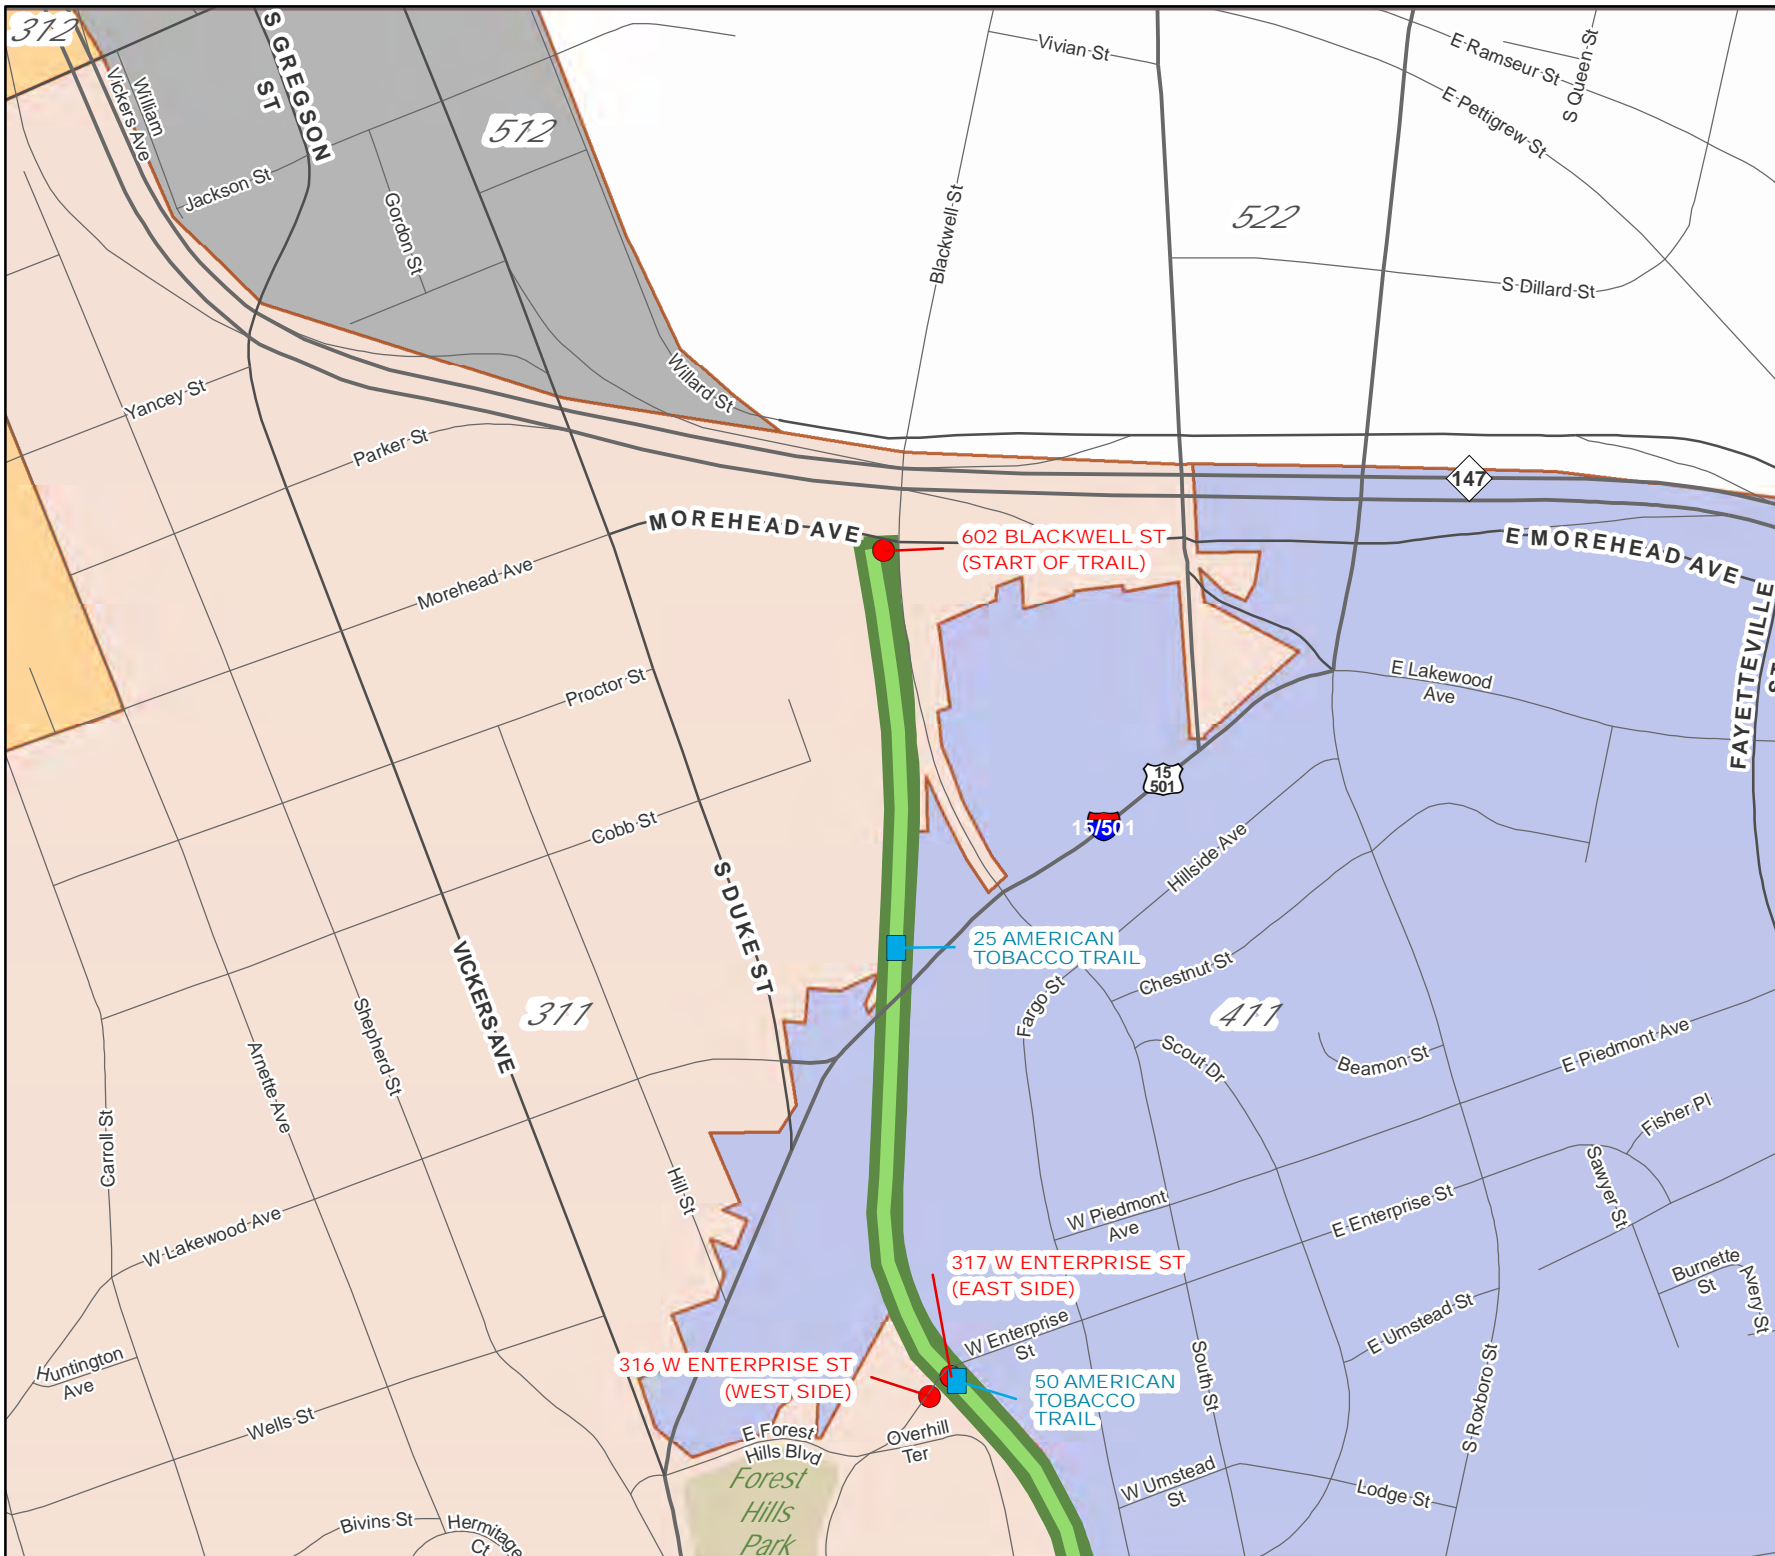

American Tobacco Trail Address Maps

316 W Enterprise St
(Physical Address)

Mile Marker Addresses are in Blue

- 175 American Tobacco Trail is Mile Marker 1.75
- 400 American Tobacco Trail is Mile Marker 4
- 625 American Tobacco Trail is Mile Marker 6.25

Physical Addresses are in Red

- Physical addresses are where the ATT crosses a street

There is an address at:

- Every .25 mile on the trail
- Most road crossings on both sides of the trail

12 Maps Total

- Map 1 is the North end of the trail at Blackwell Street (Beat 311)
- Map 4 is the Riddle Road Spur
- Map 12 is the South end of the trail leading into Chatham County

400 American Tobacco Trail
(4.0 Mile Marker)

625 American Tobacco Trail
(6.25 Mile Marker)

American Tobacco Trail Address Map

Map 1
of 12

- Mile Marker Addresses
- Physical Address
- American Tobacco Trail
- Other Trails
- Beats
- Parks

American Tobacco Trail Address Map

Map 2
of 12

- Mile Marker Addresses
- Physical Address
- American Tobacco Trail
- Other Trails
- Beats
- Parks

American Tobacco Trail Address Map

Map 3
of 12

- Other Trails
- Mile Marker Addresses
- Physical Address
- American Tobacco Trail
- Beats
- Parks