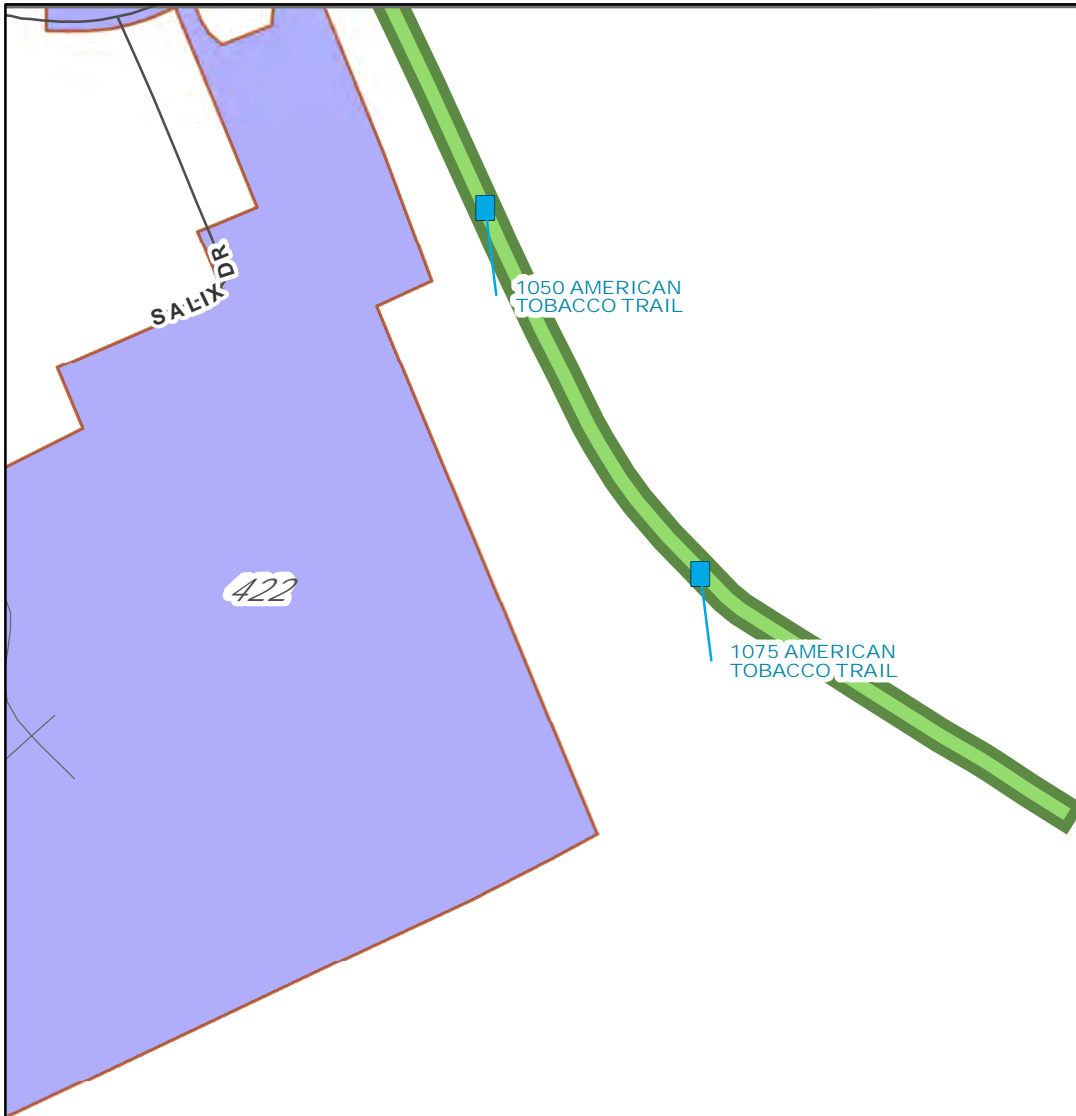

Physical Addresses are in Red

- Physical addresses are where the ATT crosses a street

There is an address at:

- Every .25 mile on the trail
- Most road crossings on both sides of the trail

12 Maps Total

- Map 1 is the North end of the trail at Blackwell Street (Beat 311)
- Map 4 is the Riddle Road Spur
- Map 12 is the South end of the trail leading into Chatham County

American Tobacco Trail Address Map

Map 8
of 12

- Other Trails
- Beats
- Parks
- Mile Marker Addresses
- Physical Address
- American Tobacco Trail

American Tobacco Trail Address Map

Map 9
of 12

- Mile Marker Addresses
- Physical Address
- American Tobacco Trail
- Other Trails
- Beats
- Parks

American Tobacco Trail Address Map

Map 10
of 12

- Other Trails
- Beats
- Parks
- Mile Marker Addresses
- Physical Address
- American Tobacco Trail

American Tobacco Trail Address Map

Map 11
of 12

- Mile Marker Addresses
- Physical Address
- American Tobacco Trail
- Other Trails
- Beats
- Parks

American Tobacco Trail Address Map

Map 12
of 12

- Mile Marker Addresses
- Physical Address
- American Tobacco Trail
- Other Trails
- Beats
- Parks