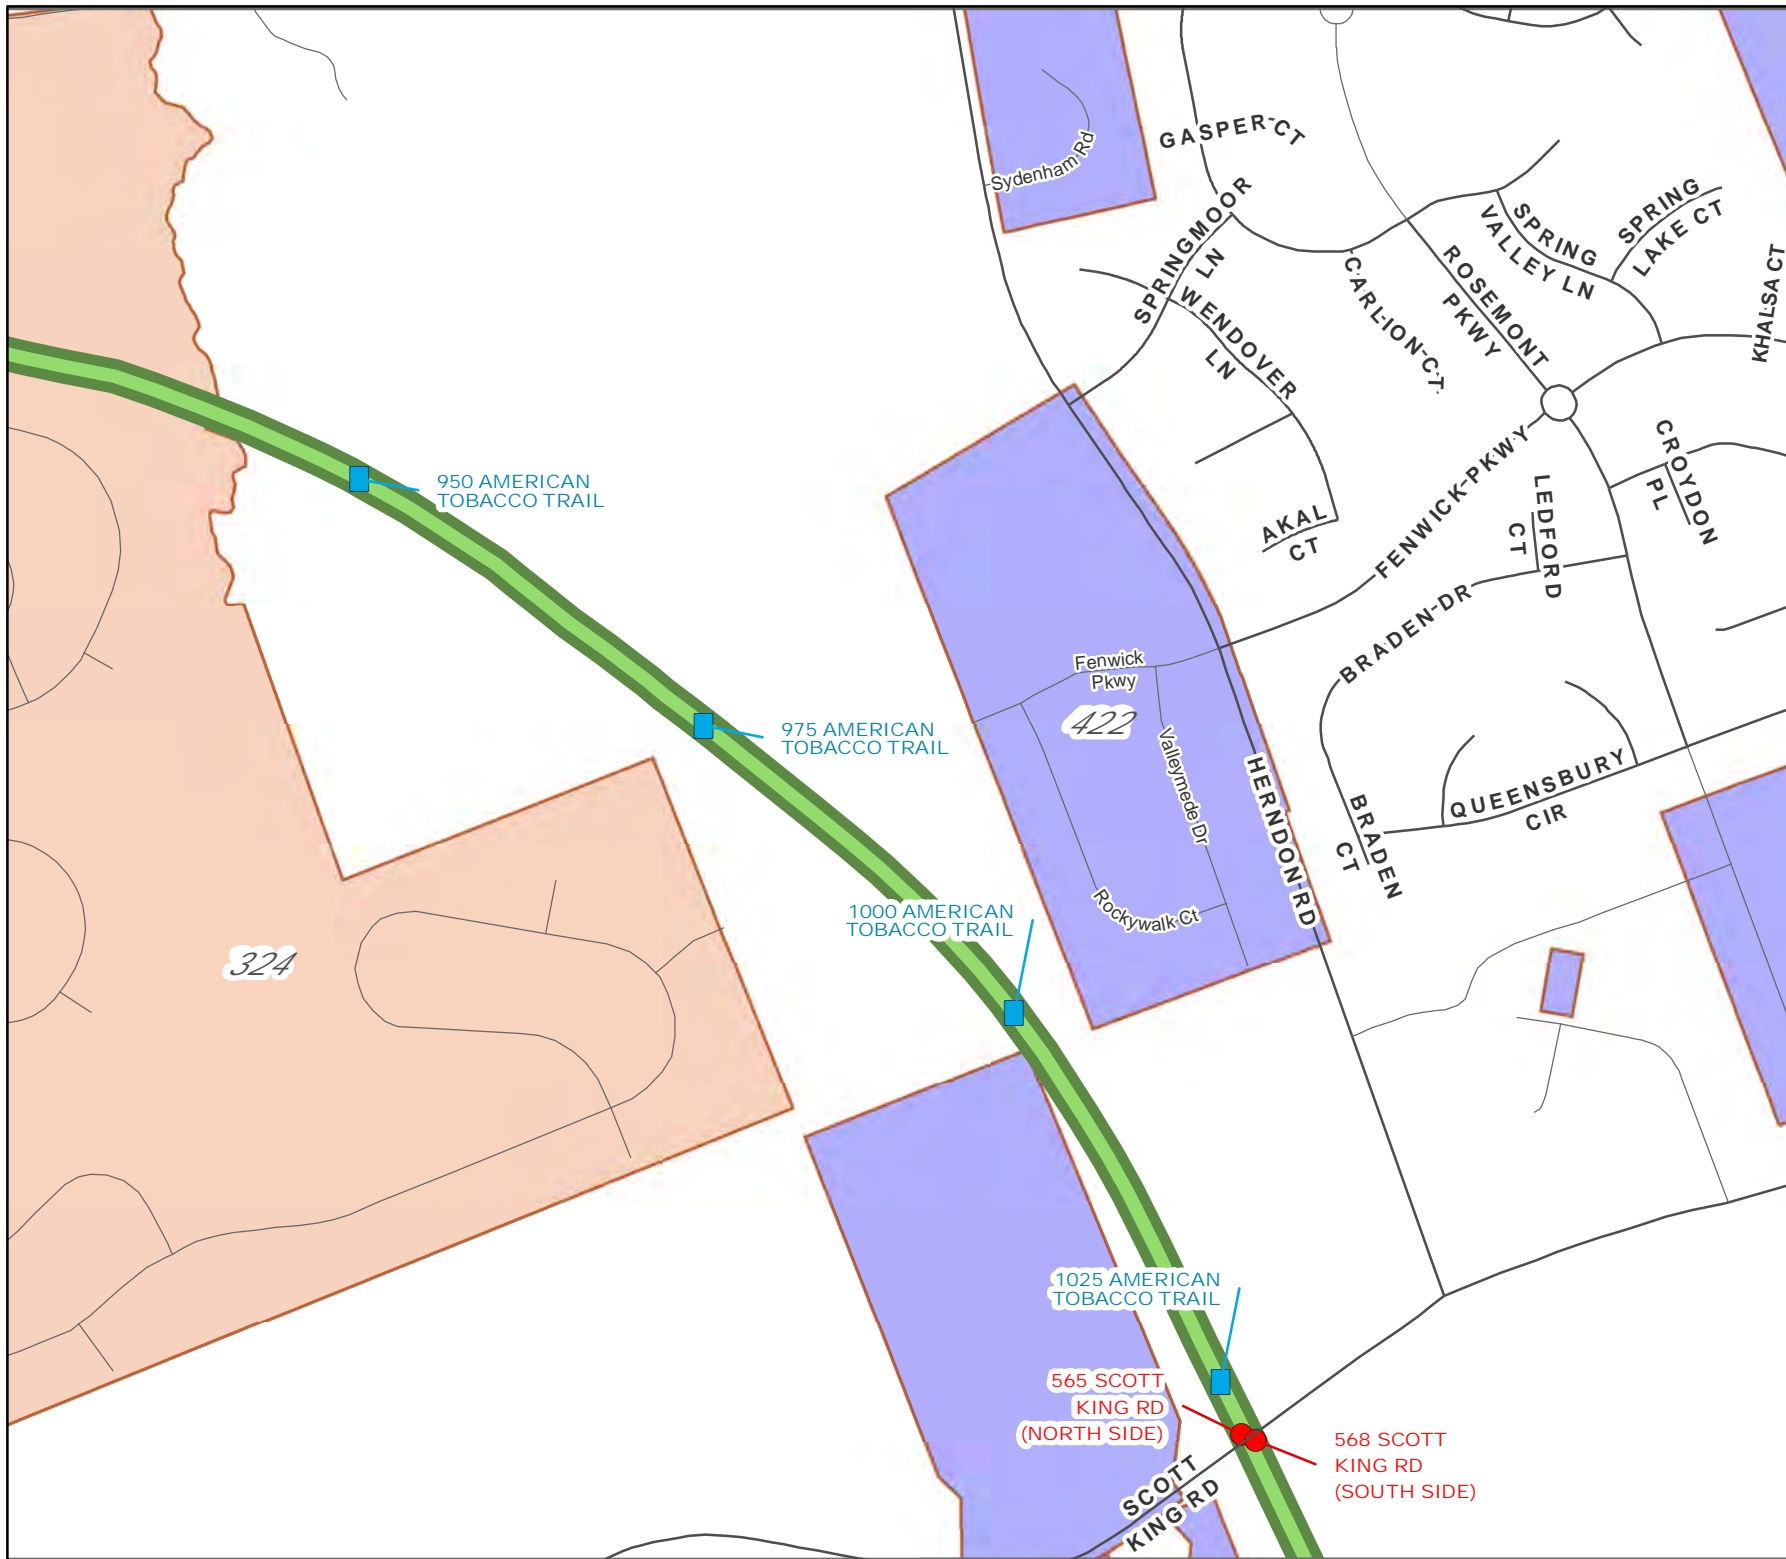

Physical Addresses are in Red

- Physical addresses are where the ATT crosses a street

There is an address at:

- Every .25 mile on the trail
- Most road crossings on both sides of the trail

12 Maps Total

- Map 1 is the North end of the trail at Blackwell Street (Beat 311)
- Map 4 is the Riddle Road Spur
- Map 12 is the South end of the trail leading into Chatham County

American Tobacco Trail Address Map

Map 8
of 12

- Other Trails
- Beats
- Parks
- Mile Marker Addresses
- Physical Address
- American Tobacco Trail

American Tobacco Trail Address Map

Map 9
of 12

- Mile Marker Addresses
- Physical Address
- American Tobacco Trail
- Other Trails
- Beats
- Parks

American Tobacco Trail Address Map

Map 10
of 12

- Other Trails
- Beats
- Parks
- Mile Marker Addresses
- Physical Address
- American Tobacco Trail

American Tobacco Trail Address Map

Map 11
of 12

- Mile Marker Addresses
- Physical Address
- American Tobacco Trail
- Other Trails
- Beats
- Parks

American Tobacco Trail Address Map

Map 12
of 12

- Mile Marker Addresses
- Physical Address
- American Tobacco Trail
- Other Trails
- Beats
- Parks