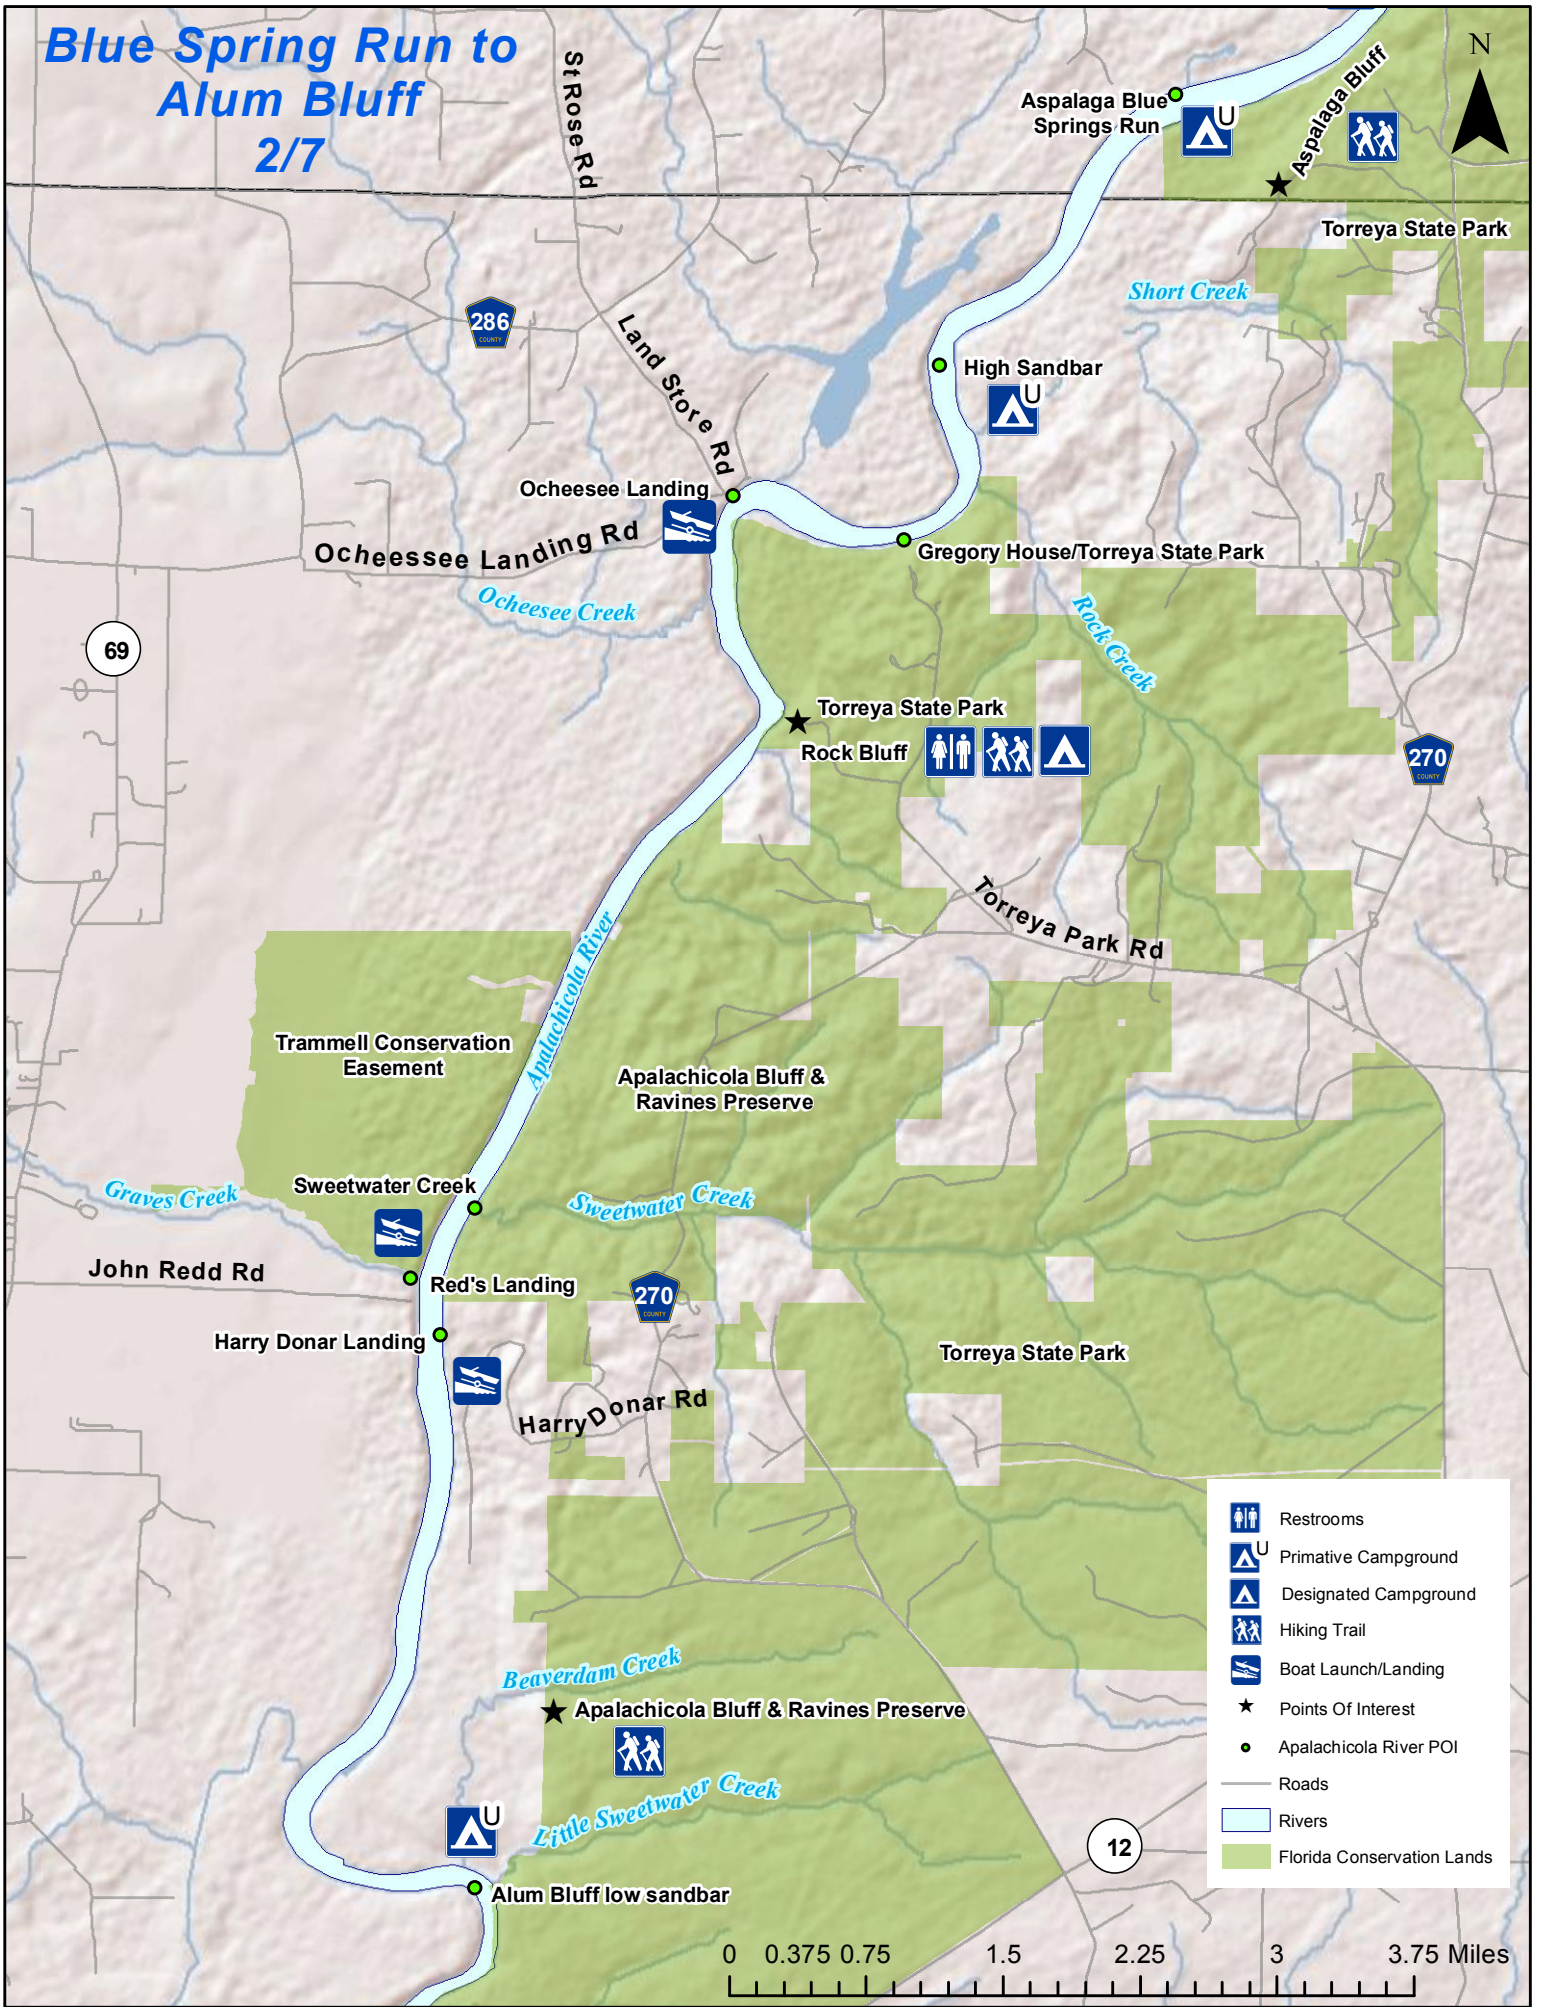

# Blue Spring Run to Alum Bluff

## 2/7

- Restrooms
- Primitive Campground
- Designated Campground
- Hiking Trail
- Boat Launch/Landing
- Points Of Interest
- Apalachicola River POI
- Roads
- Rivers
- Florida Conservation Lands