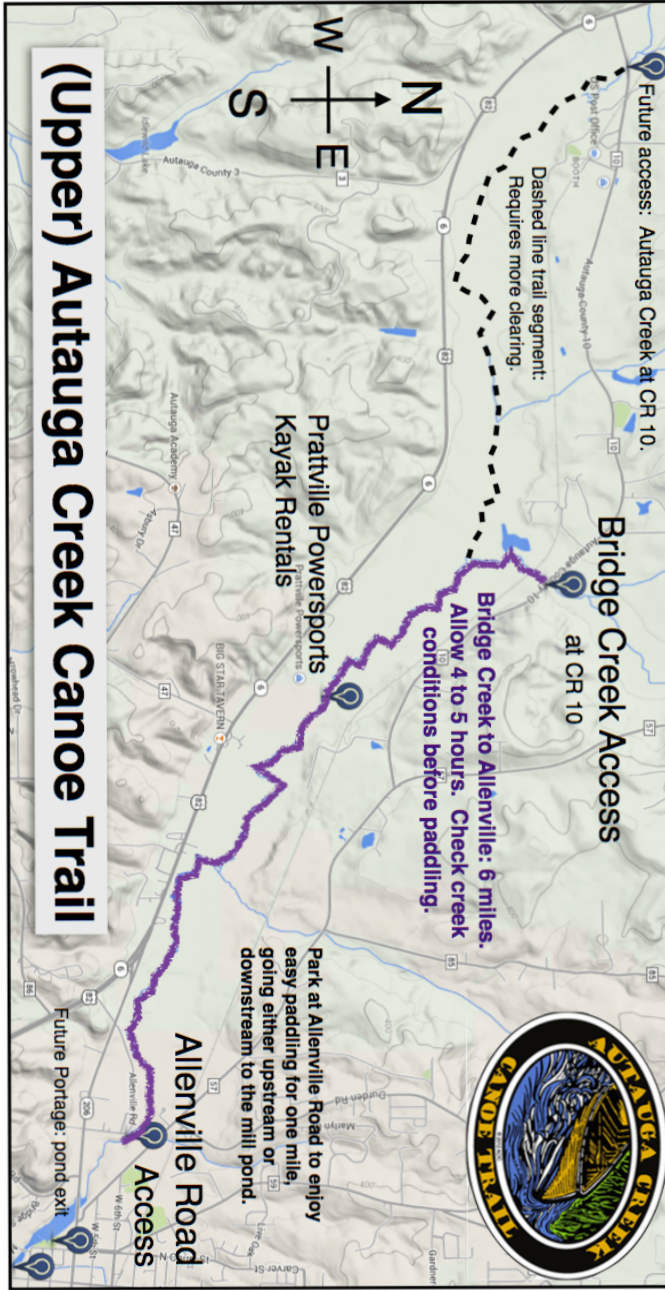

Volunteers clear and maintain Autauga Creek canoe trail.

Autauga Creek Canoe Trail: Creekwalk to CTP

Welcome to Beautiful Autauga Creek Prattville, AL

Join us on Facebook Autauga Creek Canoe Trail

www.ataugacreek.org

For points of interest, see Creekwalk kiosk sign.