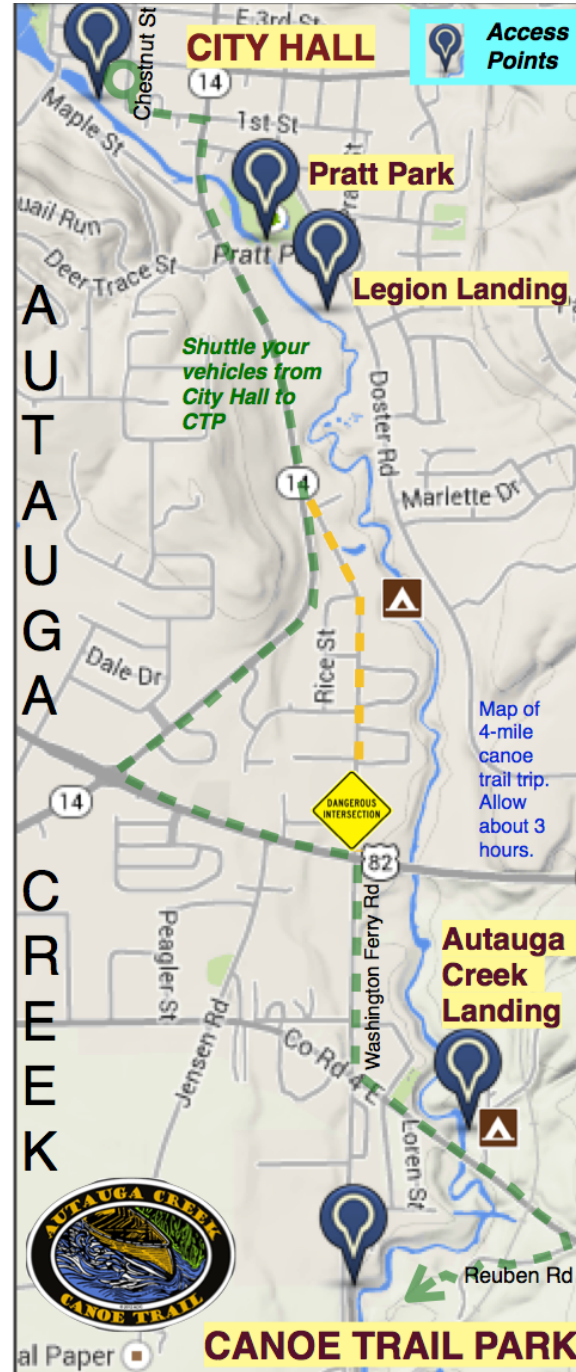

Volunteers clear and maintain Autauga Creek canoe trail.

Autauga Creek Canoe Trail: Creekwalk to CTP

Welcome to Beautiful Autauga Creek Prattville, AL

Join us on Facebook Autauga Creek Canoe Trail

www.ataugacreek.org

For points of interest, see Creekwalk kiosk sign.