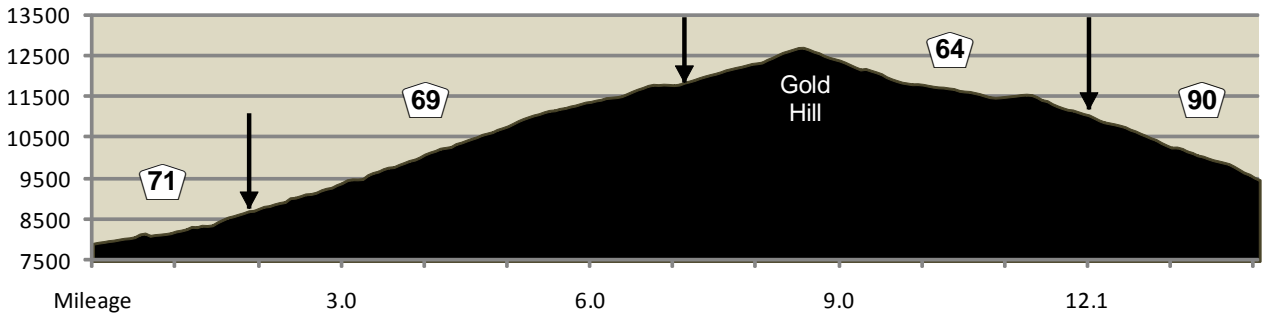

Columbine - Twining National Recreation Trail

- Roads
- - - Other Trails

Elevation Profile

USGS Quads: Questa, Red River, Wheeler Peak

UTM NAD 83, zone 13
1:45,000
1 in = 0.71023 miles

0 1 2 Miles

454 000 456 000 458 000 460 000 462 000