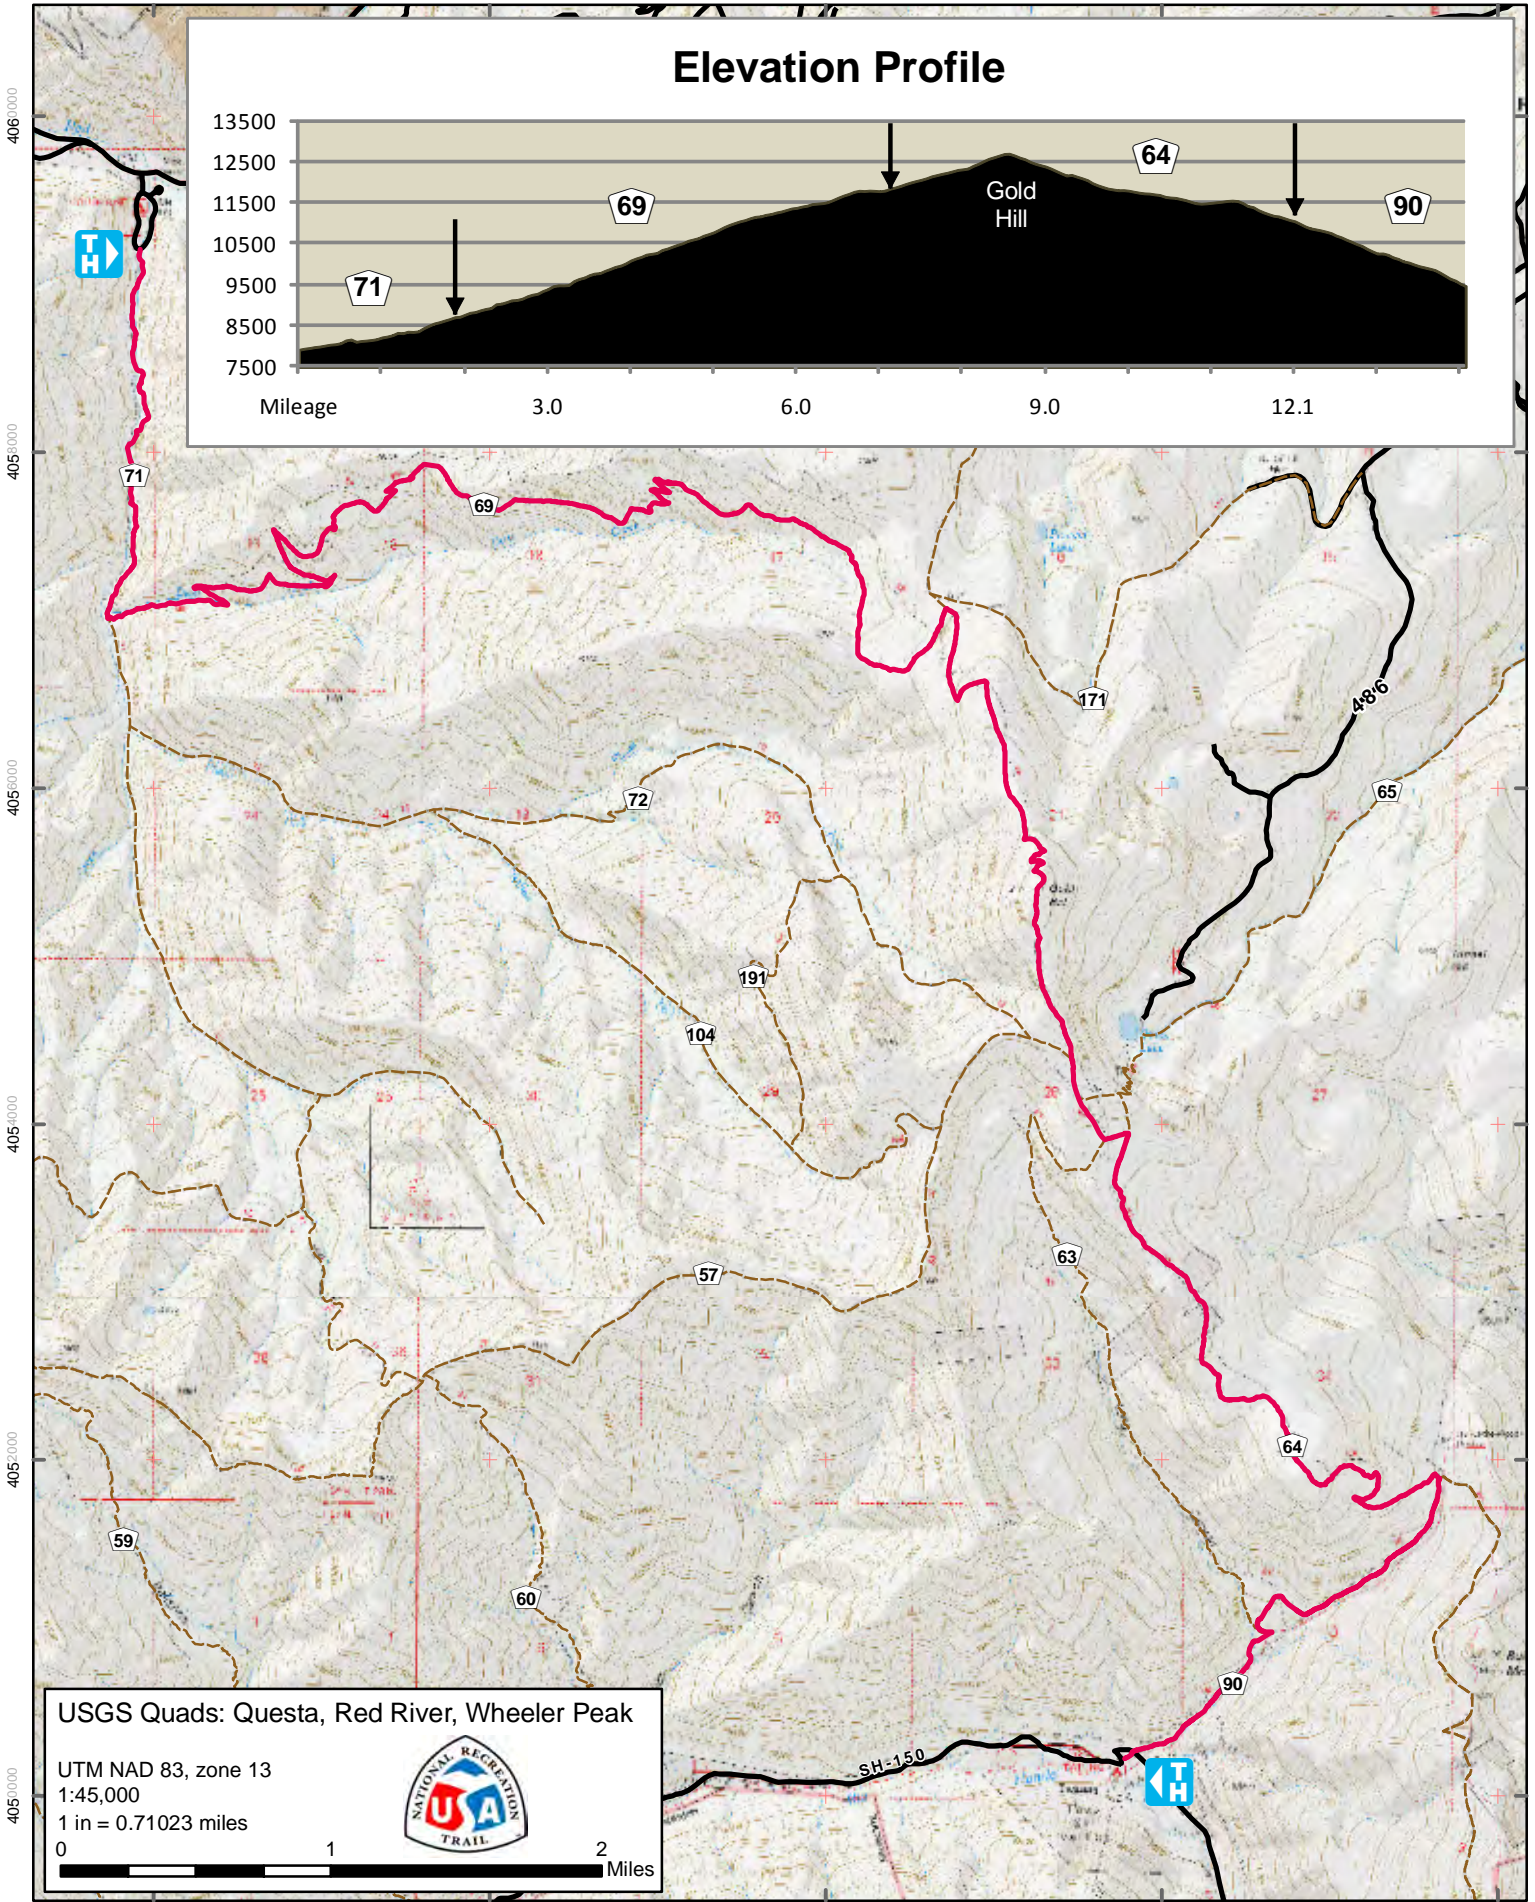

Columbine - Twining National Recreation Trail

- Roads
- - - Other Trails

Elevation Profile

USGS Quads: Questa, Red River, Wheeler Peak

UTM NAD 83, zone 13
1:45,000
1 in = 0.71023 miles

0 1 2 Miles

454 000 456 000 458 000 460 000 462 000