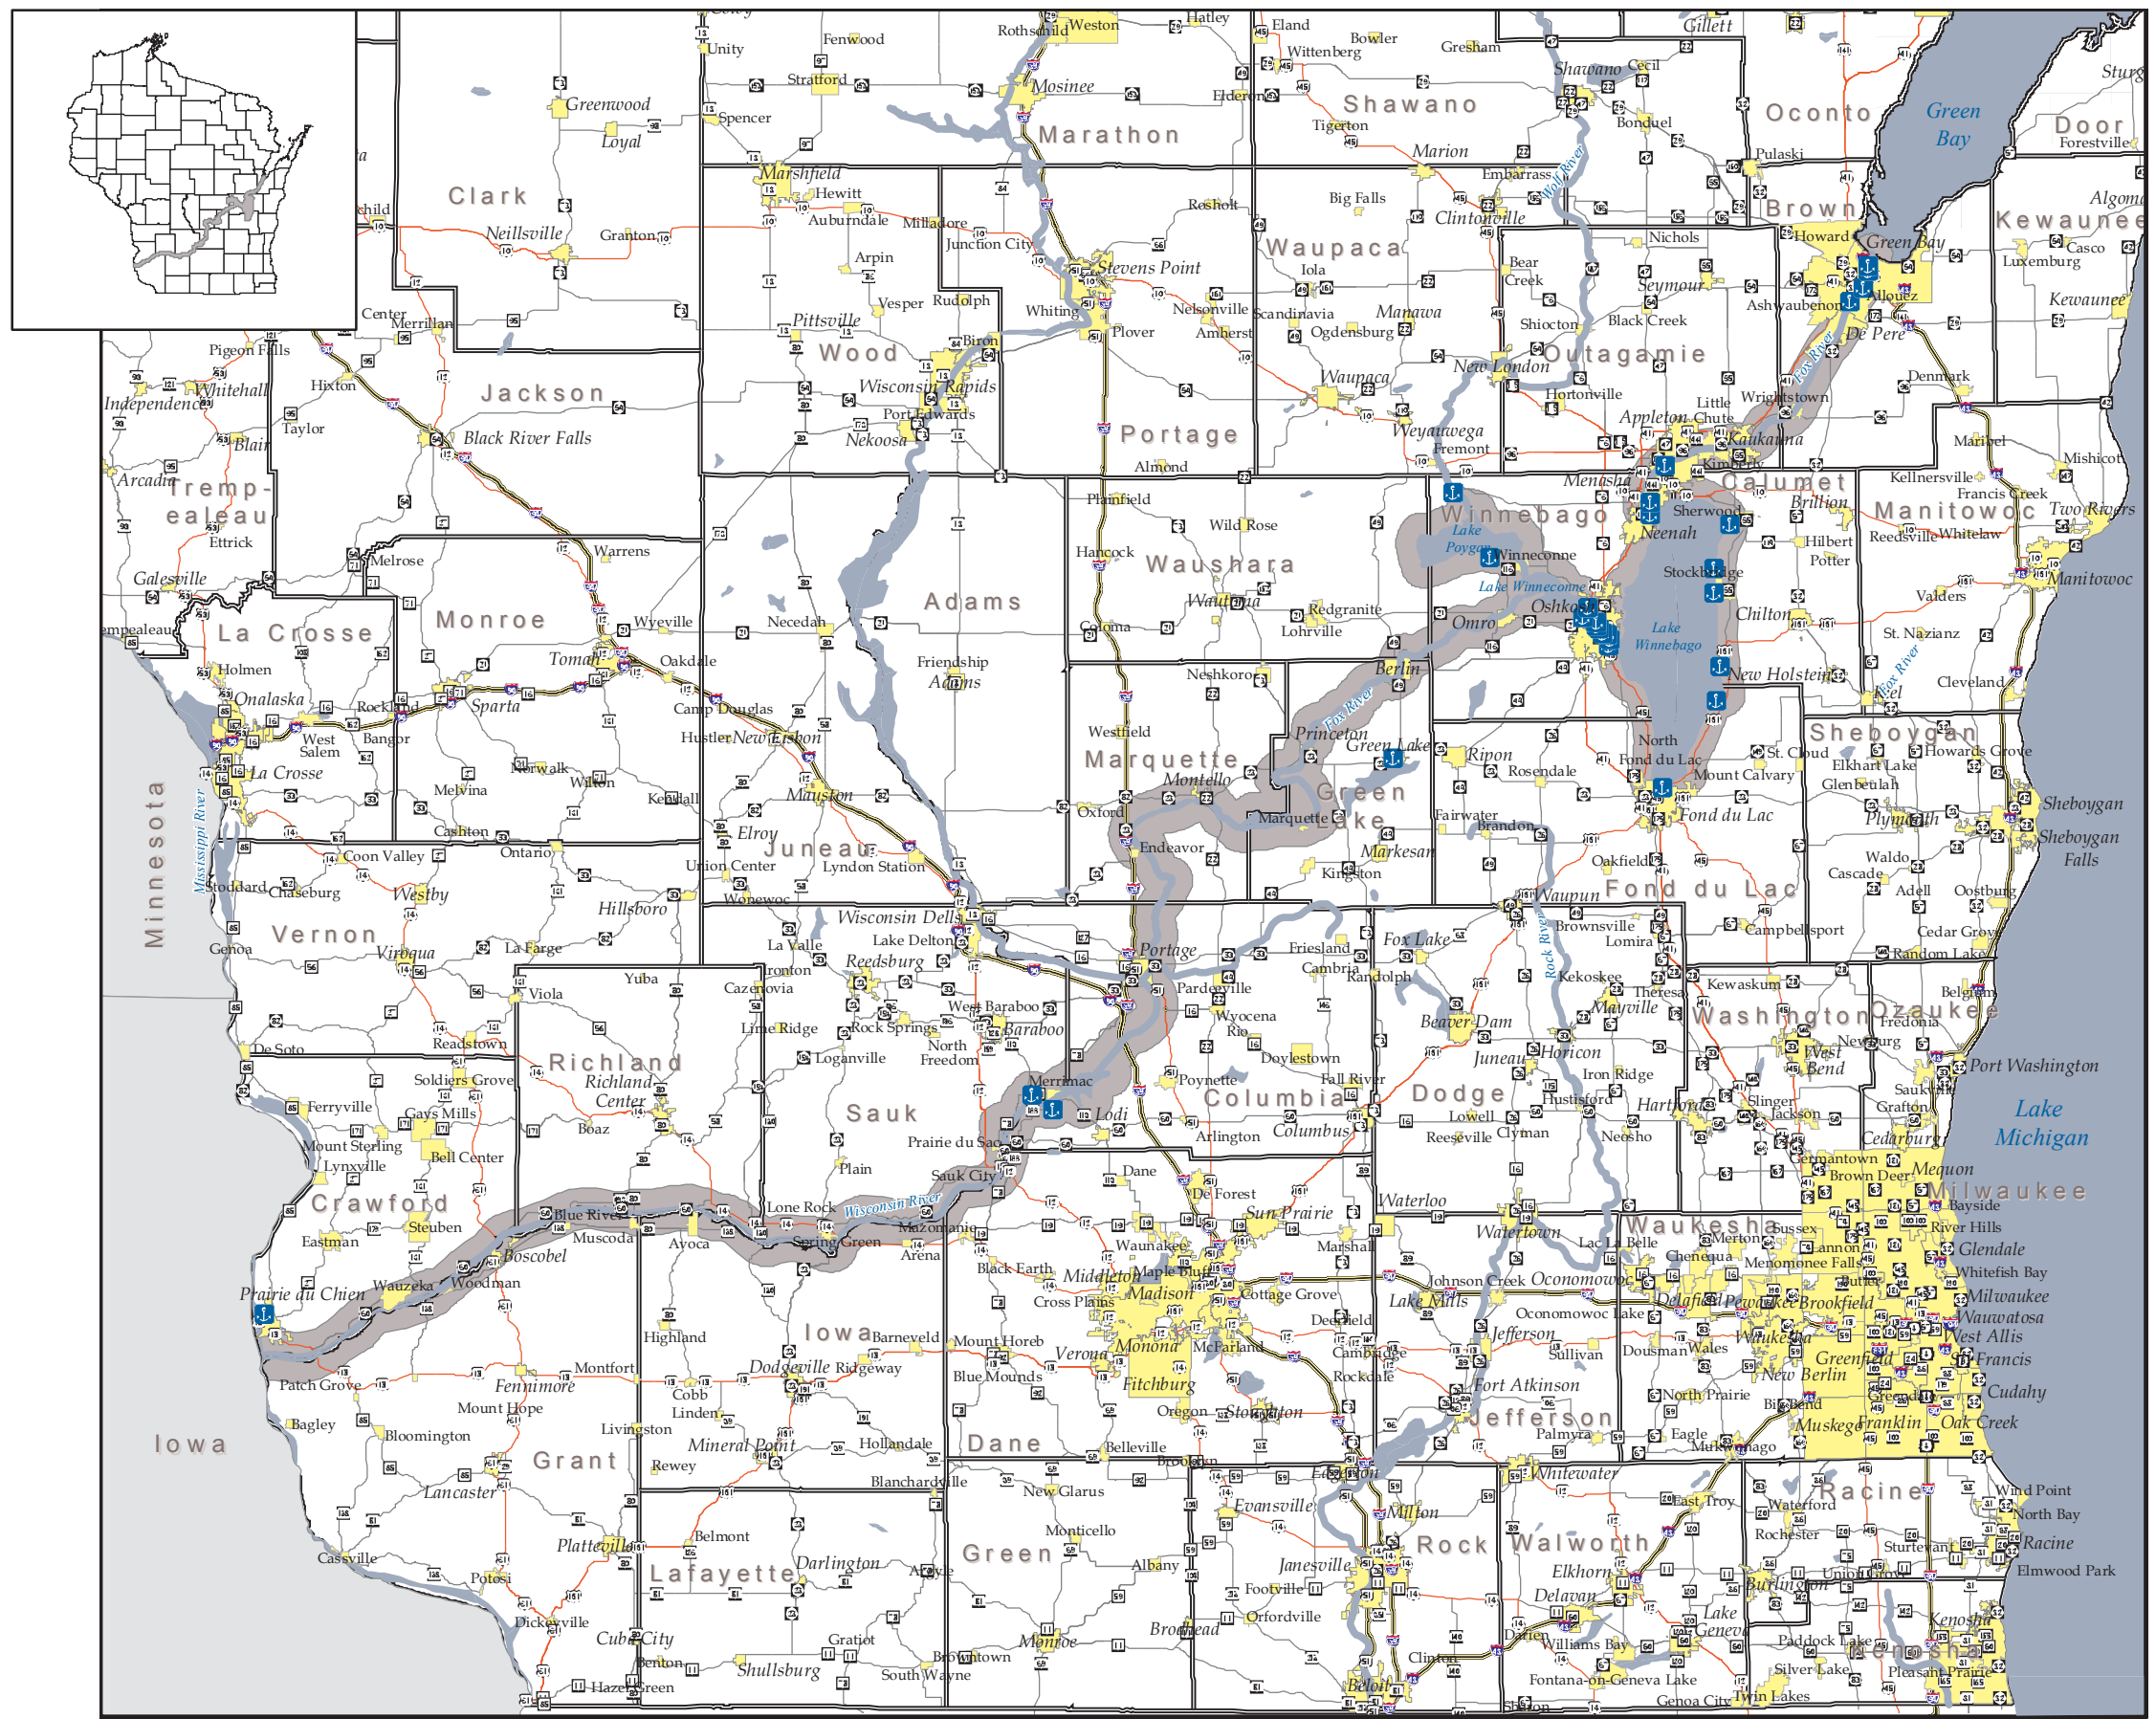

Fox - Wisconsin Heritage Parkway

1

Parkway Location

Legend

- County Boundaries
- Interstate
- US Highway
- State Highway
- Parkway 2 mile boundary
- Cities & Villages
- Marina / Harbor

10 5 0 10
Scale in Miles

Sources: WisDOT, for the road base and municipal information.
Parkway boundary and buffer provided by ECWRPC.

This data was created for use by the East Central Wisconsin Regional Planning Commission Geographic Information System. Any other use/application of this information is the responsibility of the user and such use/application is at their own risk. East Central Wisconsin Regional Planning Commission disclaims all liability regarding fitness of the information for any use other than for East Central Wisconsin Regional Planning Commission business.

Maps Prepared By the
EAST CENTRAL WISCONSIN
REGIONAL PLANNING COMMISSION
In cooperation with the FRIENDS OF THE FOX
April 2009