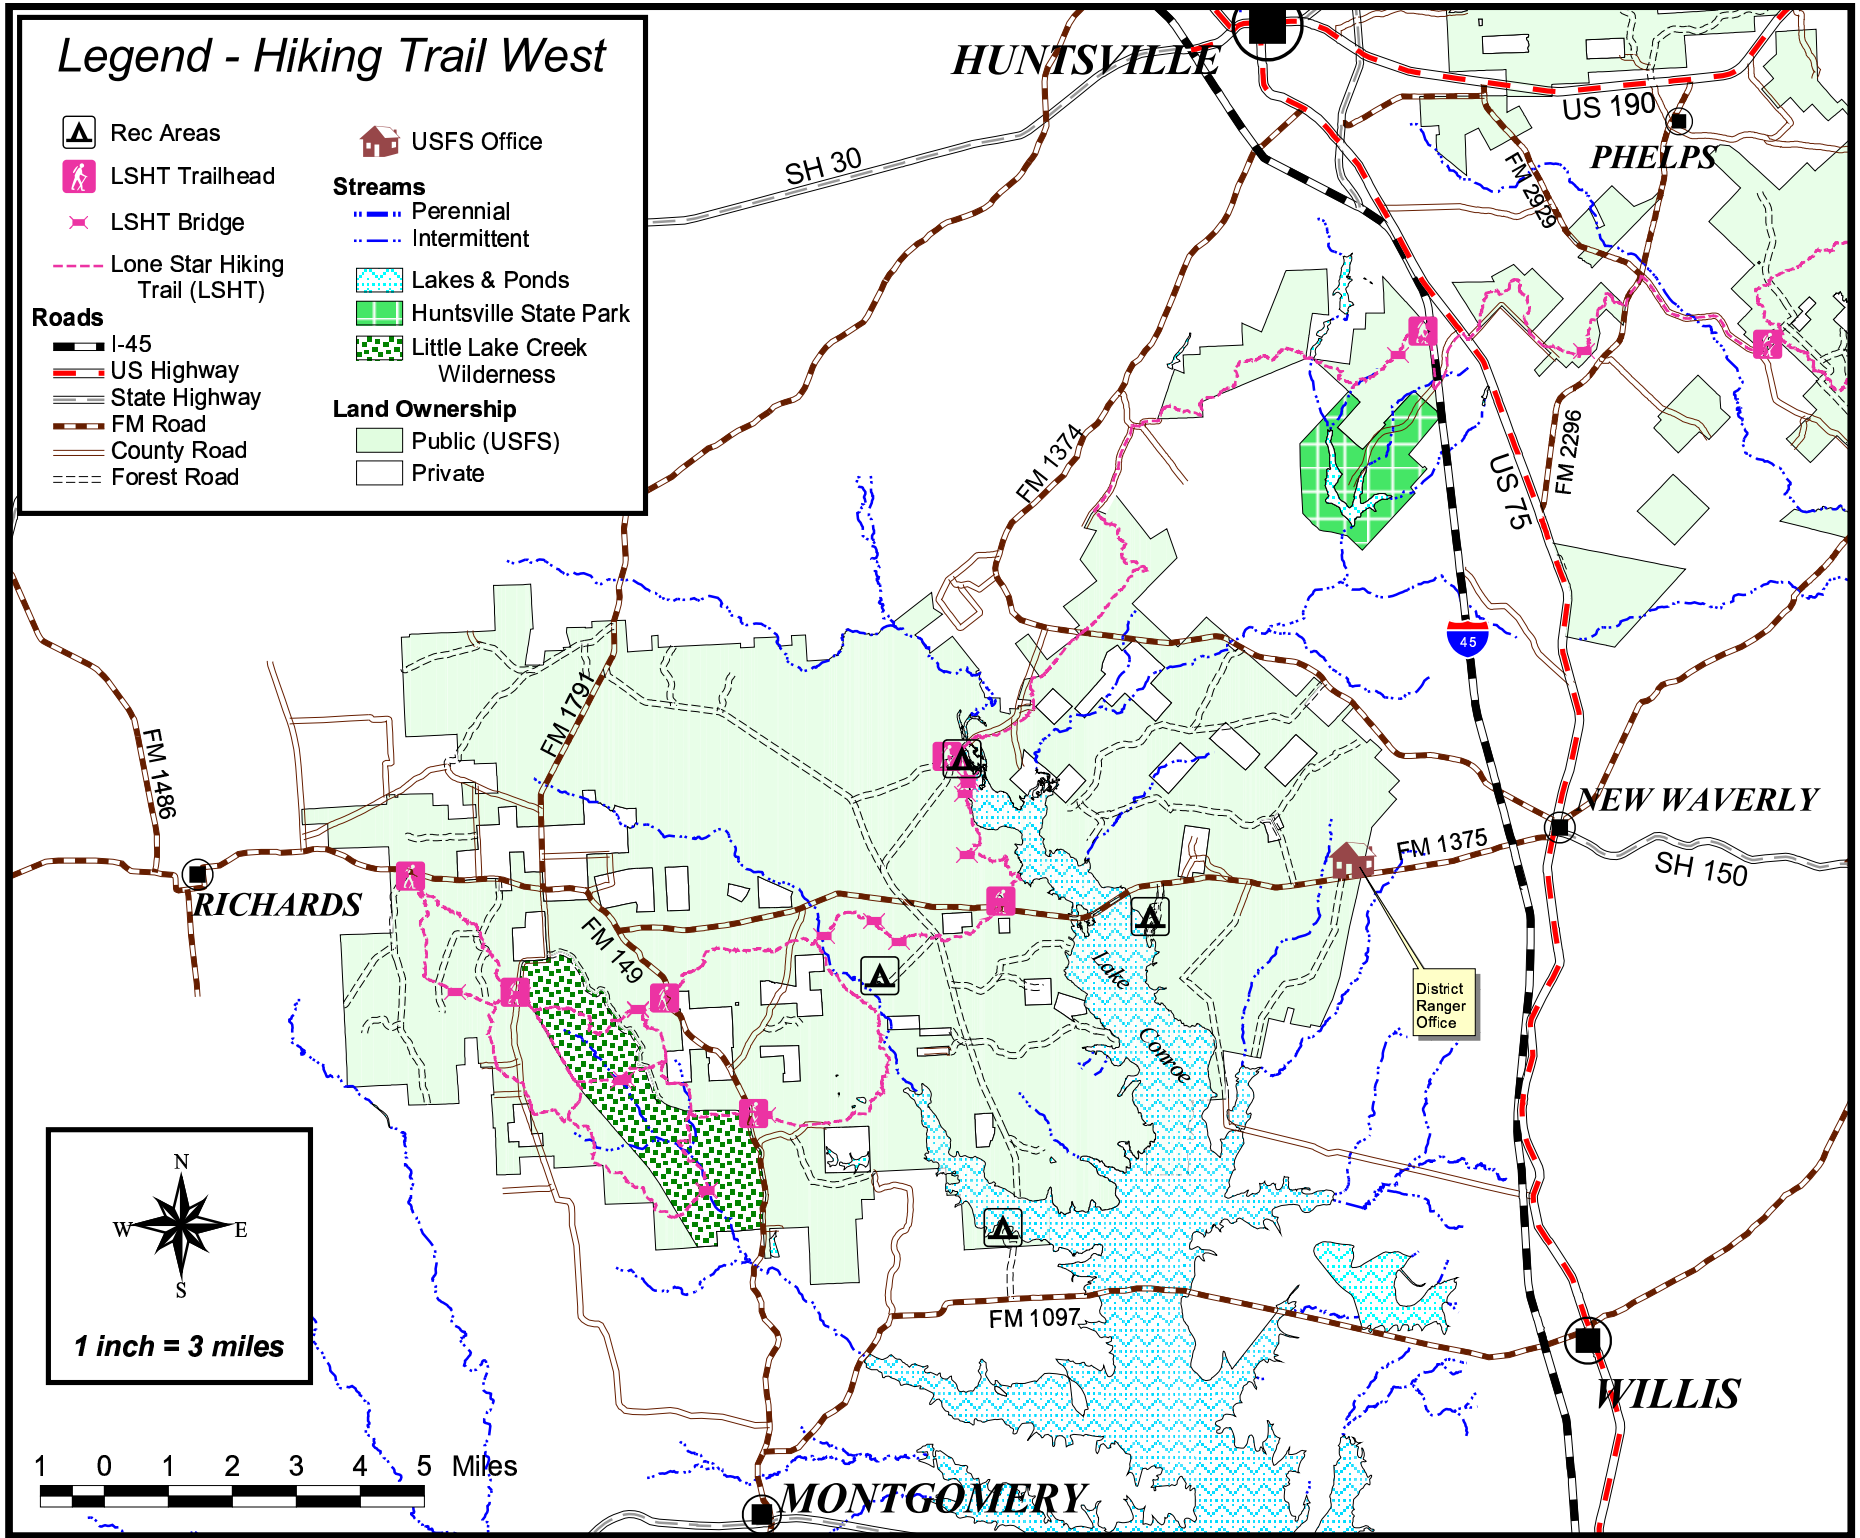

Legend - Hiking Trail West

- | | | | |
|--------------|-------------------------------|-----------------------|------------------------------|
| | Rec Areas | | USFS Office |
| | LSHT Trailhead | Streams | |
| | LSHT Bridge | | Intermittent |
| | Lone Star Hiking Trail (LSHT) | | Lakes & Ponds |
| Roads | | | Huntsville State Park |
| | I-45 | | Little Lake Creek Wilderness |
| | US Highway | Land Ownership | |
| | State Highway | | Private |
| | FM Road | | |
| | County Road | | |
| | Forest Road | | |

1 inch = 3 miles