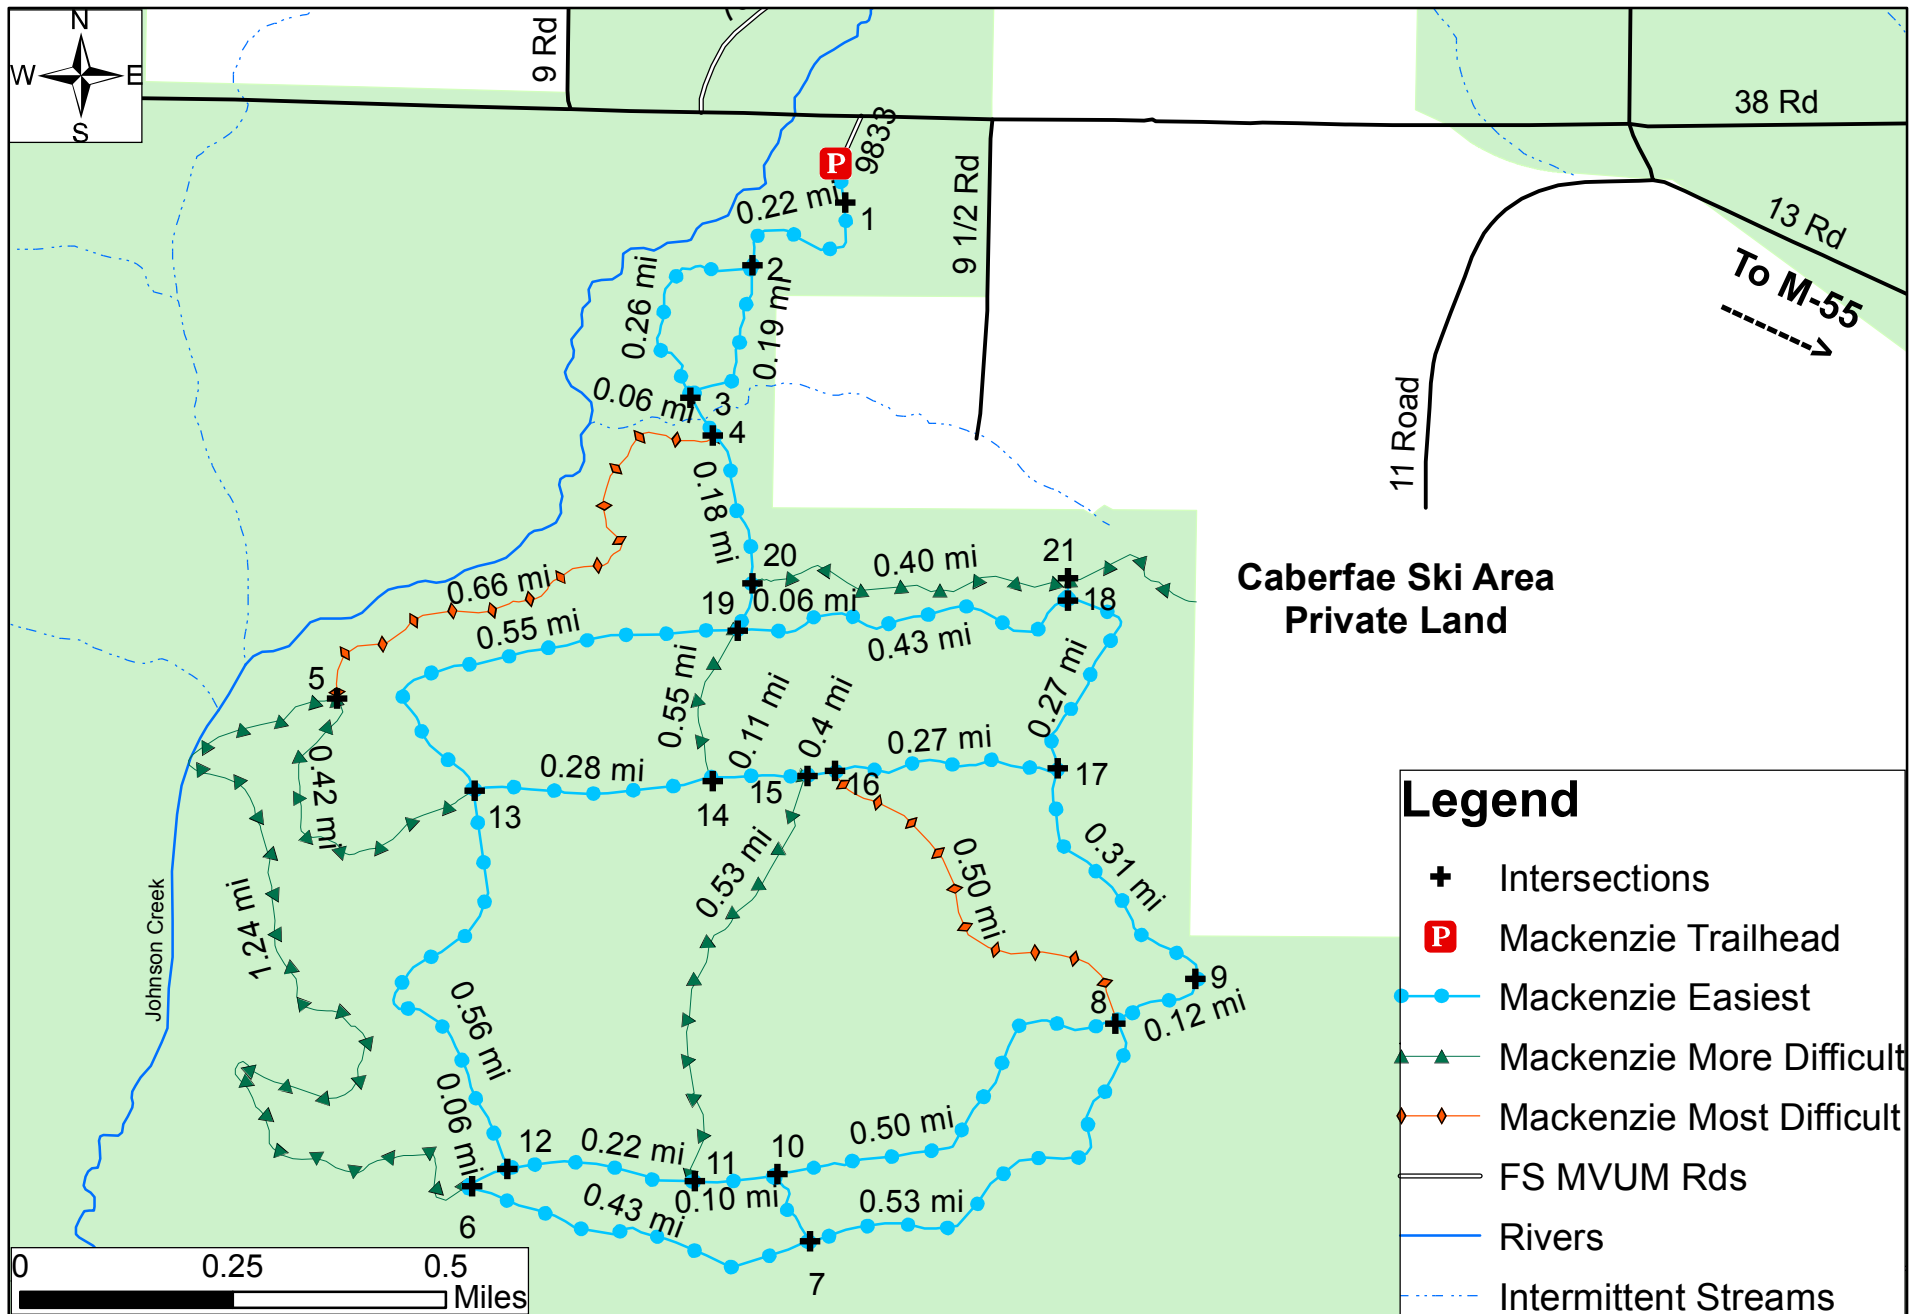

Mackenzie Cross Country Ski & Mountain Bike Trail

**Caberfae Ski Area
Private Land**

Legend

- +** Intersections
- P** Mackenzie Trailhead
- Mackenzie Easiest
- ▲ Mackenzie More Difficult
- ◆ Mackenzie Most Difficult
- FS MVUM Rds
- Rivers
- - - Intermittent Streams