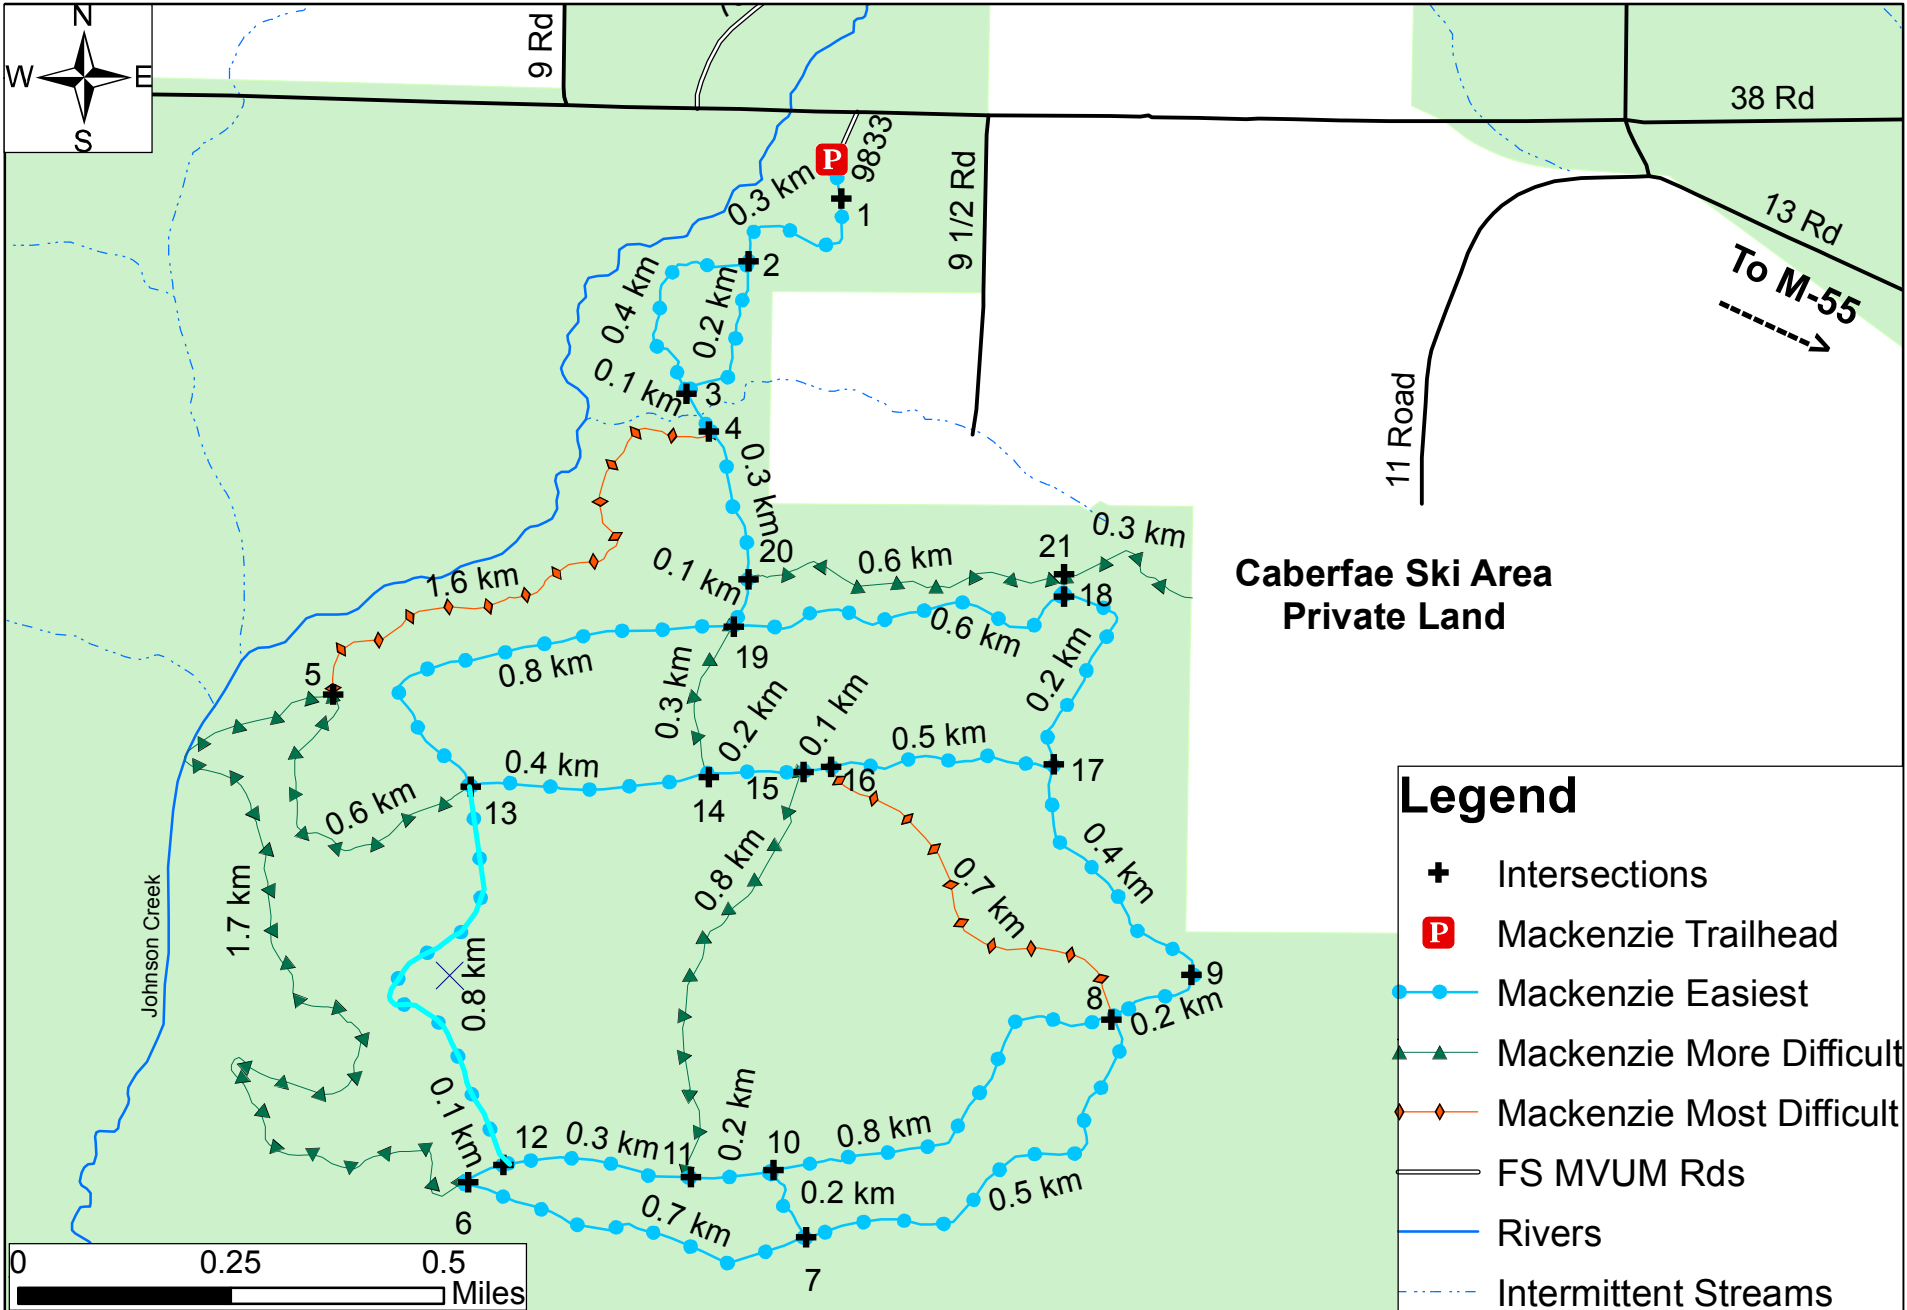

Mackenzie Cross Country Ski & Mountain Bike Trail

**Caberfae Ski Area
Private Land**

Legend

- +** Intersections
- P** Mackenzie Trailhead
- Mackenzie Easiest
- ▲ Mackenzie More Difficult
- ◆ Mackenzie Most Difficult
- FS MVUM Rds
- Rivers
- - - Intermittent Streams