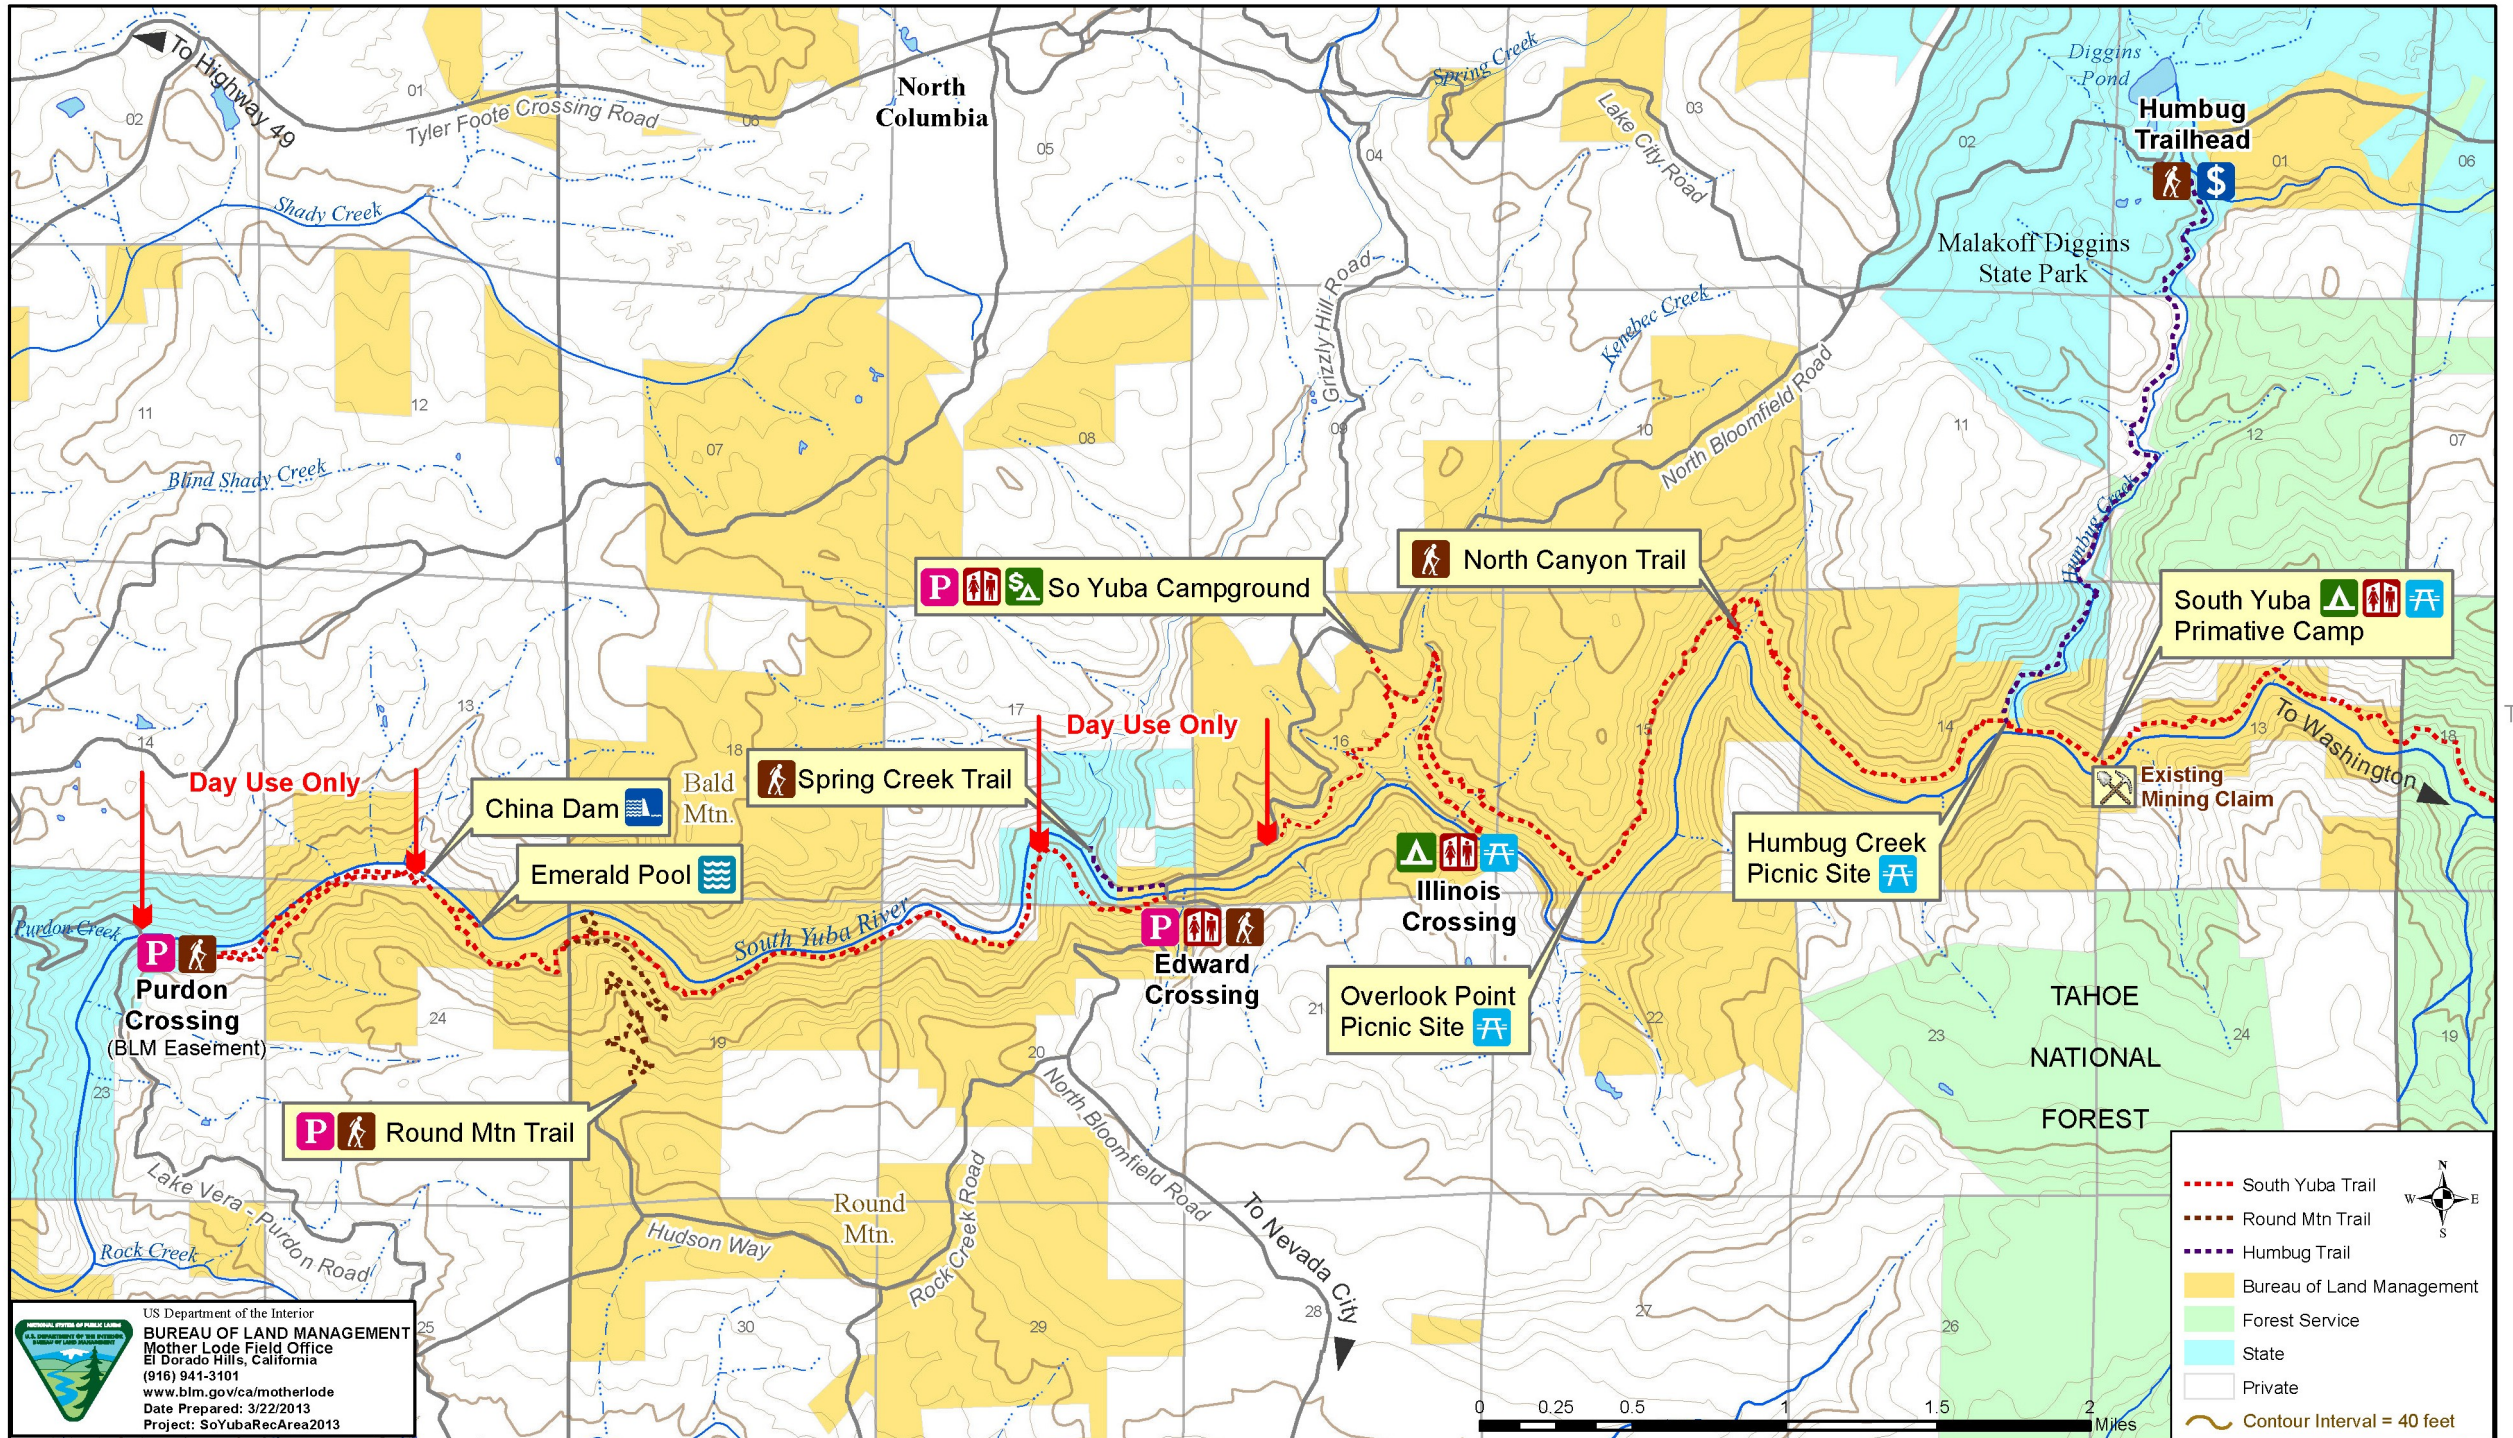

South Yuba Wild & Scenic River Recreation Area and National Trail

T17N

T17N

R8E

R9E

US Department of the Interior
BUREAU OF LAND MANAGEMENT
 Mother Lode Field Office
 El Dorado Hills, California
 (916) 941-3101
 www.blm.gov/ca/motherlode
 Date Prepared: 3/22/2013
 Project: SoYubaRecArea2013

--- South Yuba Trail
--- Round Mtn Trail
--- Humbug Trail
 Bureau of Land Management
 Forest Service
 State
 Private
~ Contour Interval = 40 feet