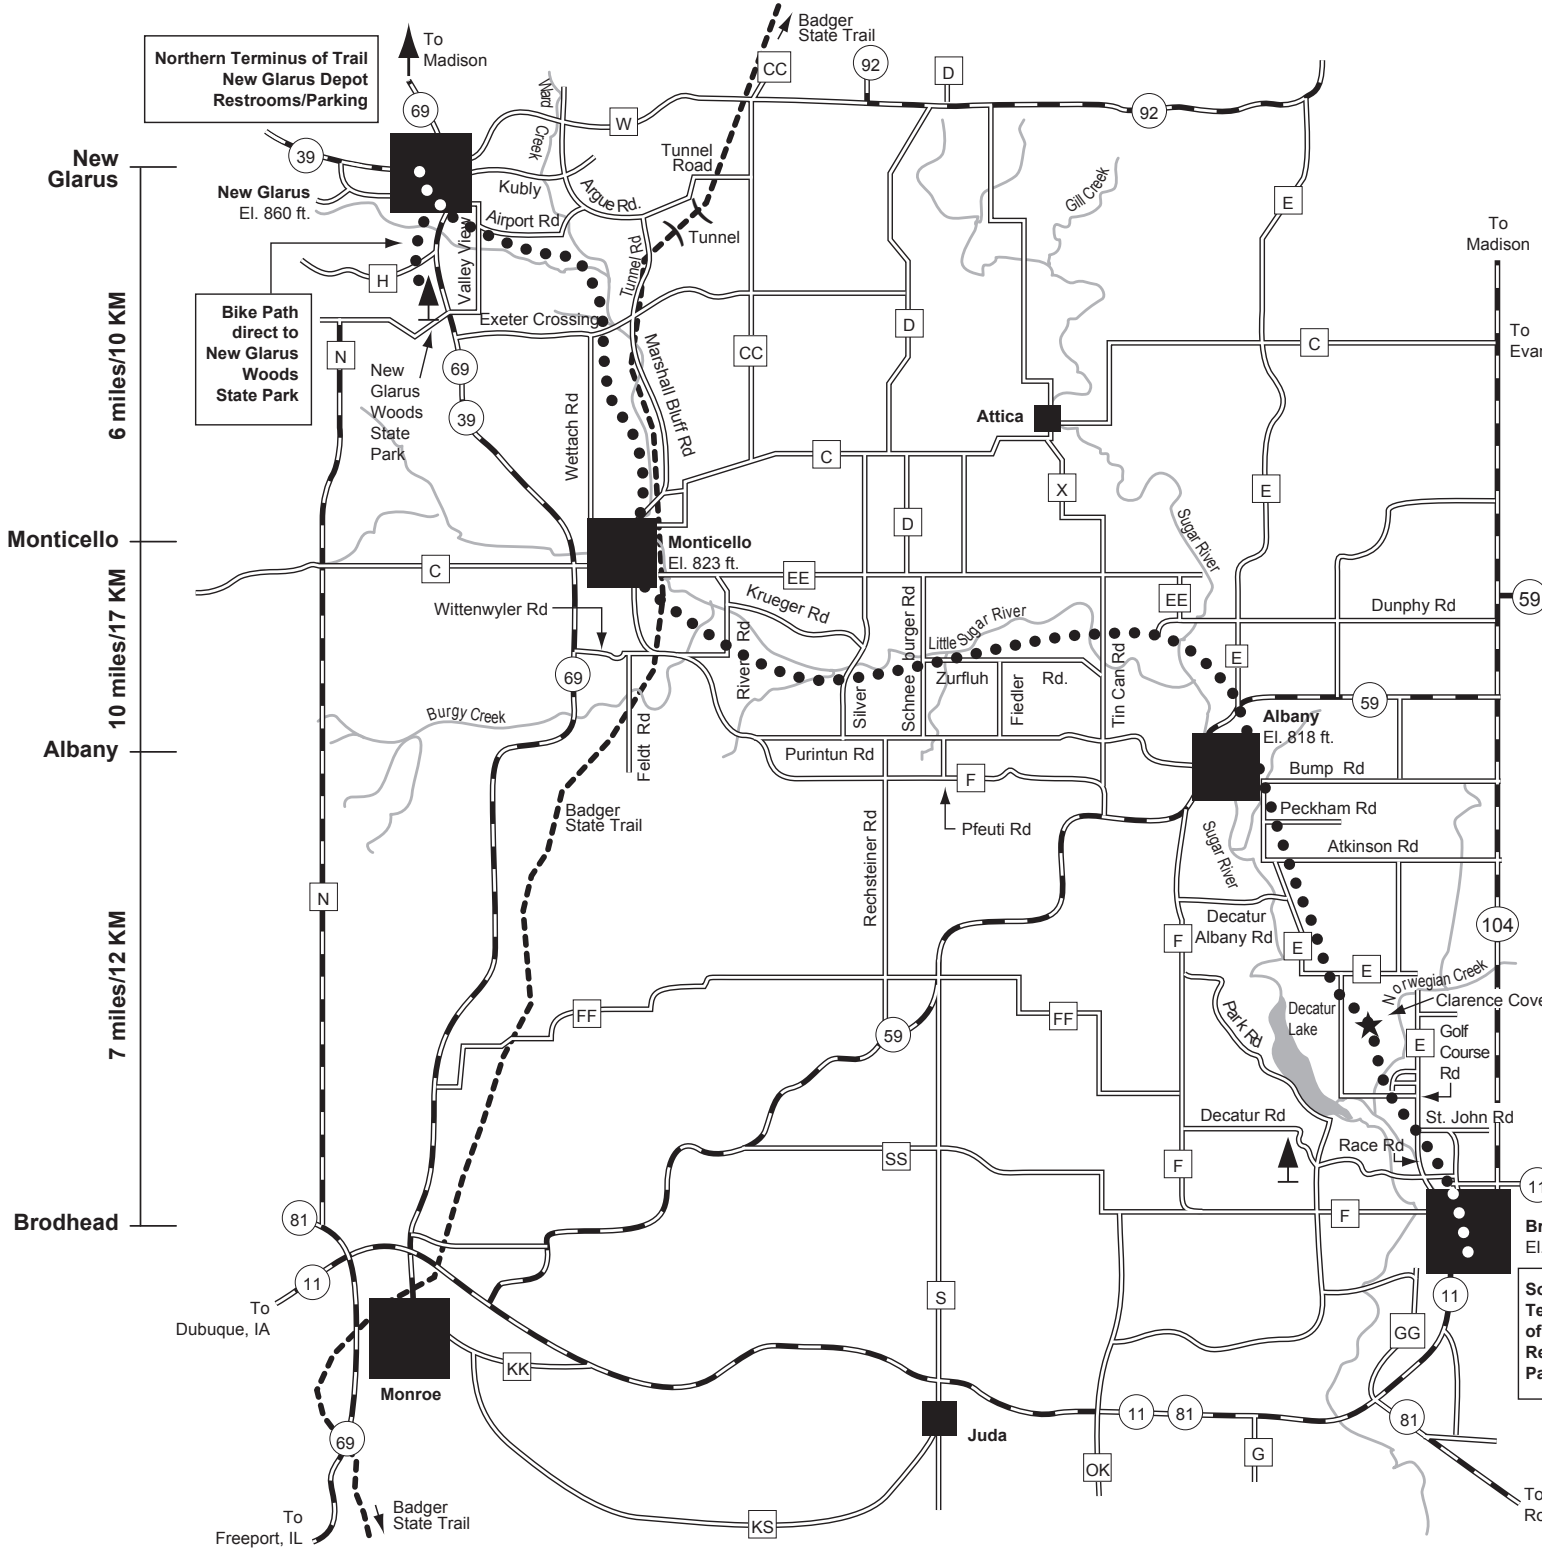

# Sugar River State Trail

Trail.....

### Town to Town Distances

New Glarus to Monticello	6 miles/10 KM
Monticello to Albany	10 miles/17 KM
Albany to Brodhead	7 miles/12 KM

New Glarus  
6 miles/10 KM  
Monticello  
10 miles/17 KM  
Albany  
7 miles/12 KM  
Brodhead

Northern Terminus of Trail  
New Glarus Depot  
Restrooms/Parking

Bike Path  
direct to  
New Glarus  
Woods  
State Park

Southern  
Terminus  
of Trail  
Restroom/  
Parking