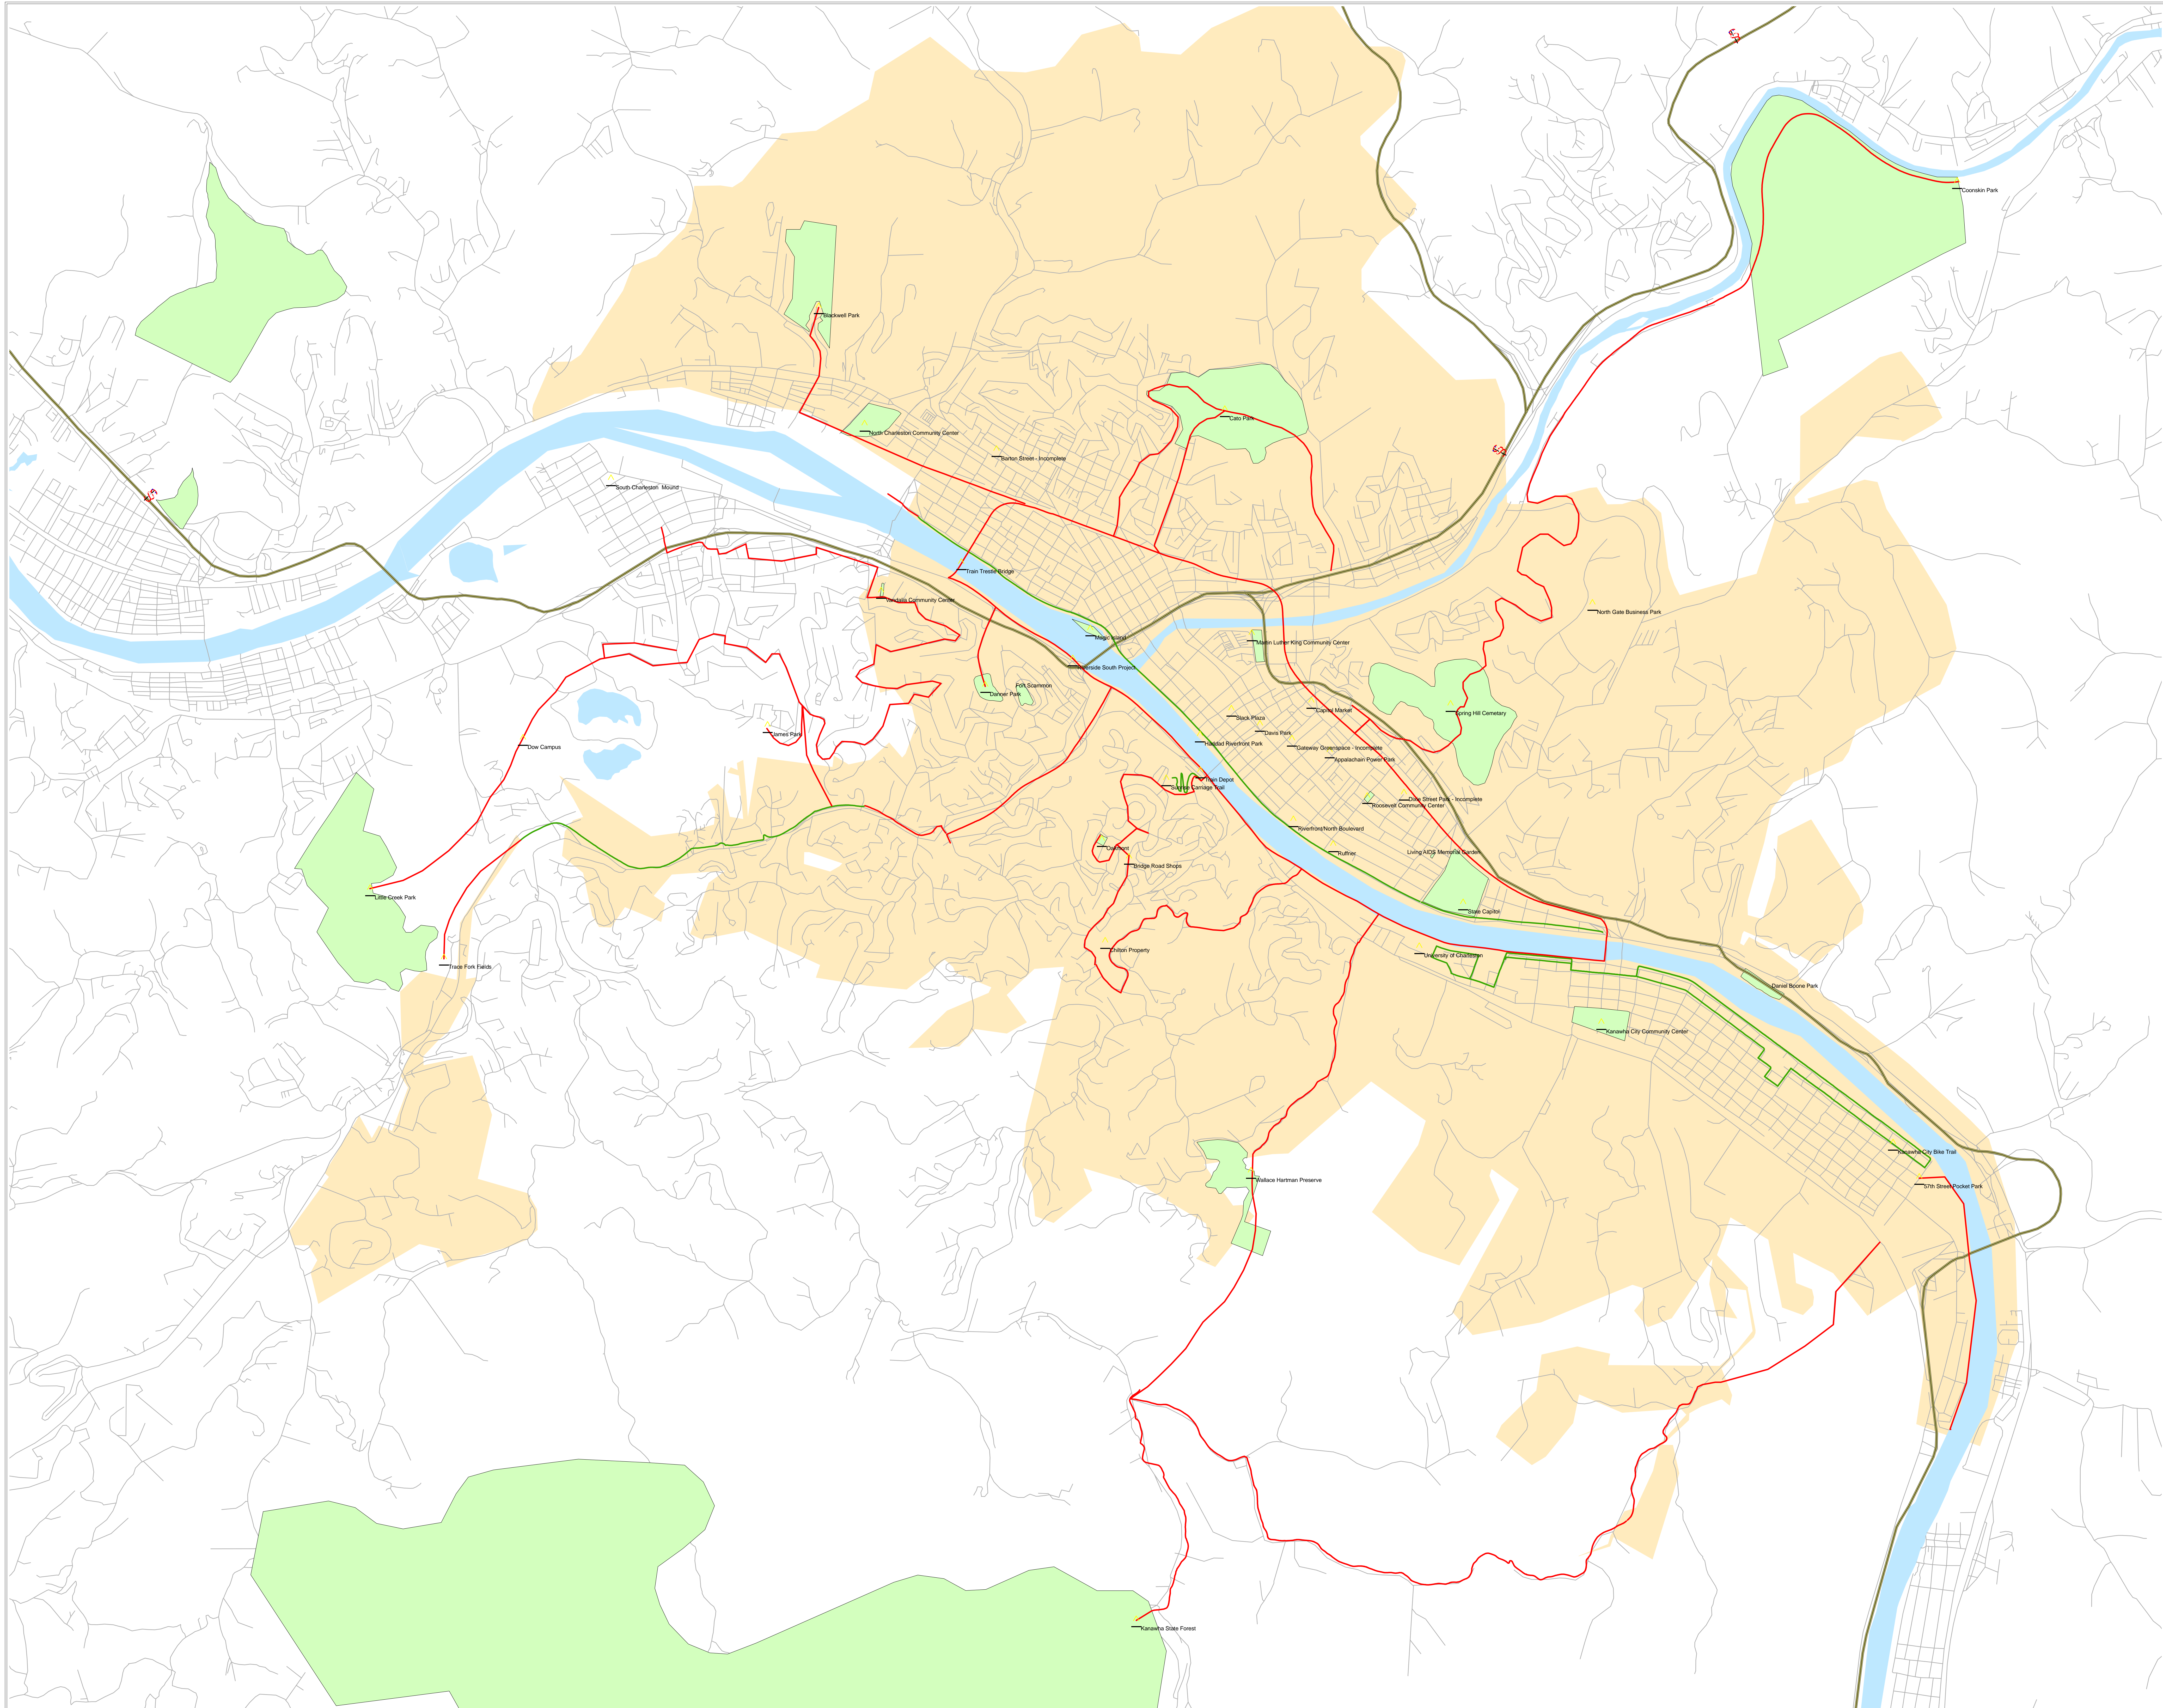

Map of:
**Greater
Charleston
Greenways
and Trails**

- Key Locations
- Planned Trails
- Existing Trails
- Interstates
- Roads
- Charleston City Limits