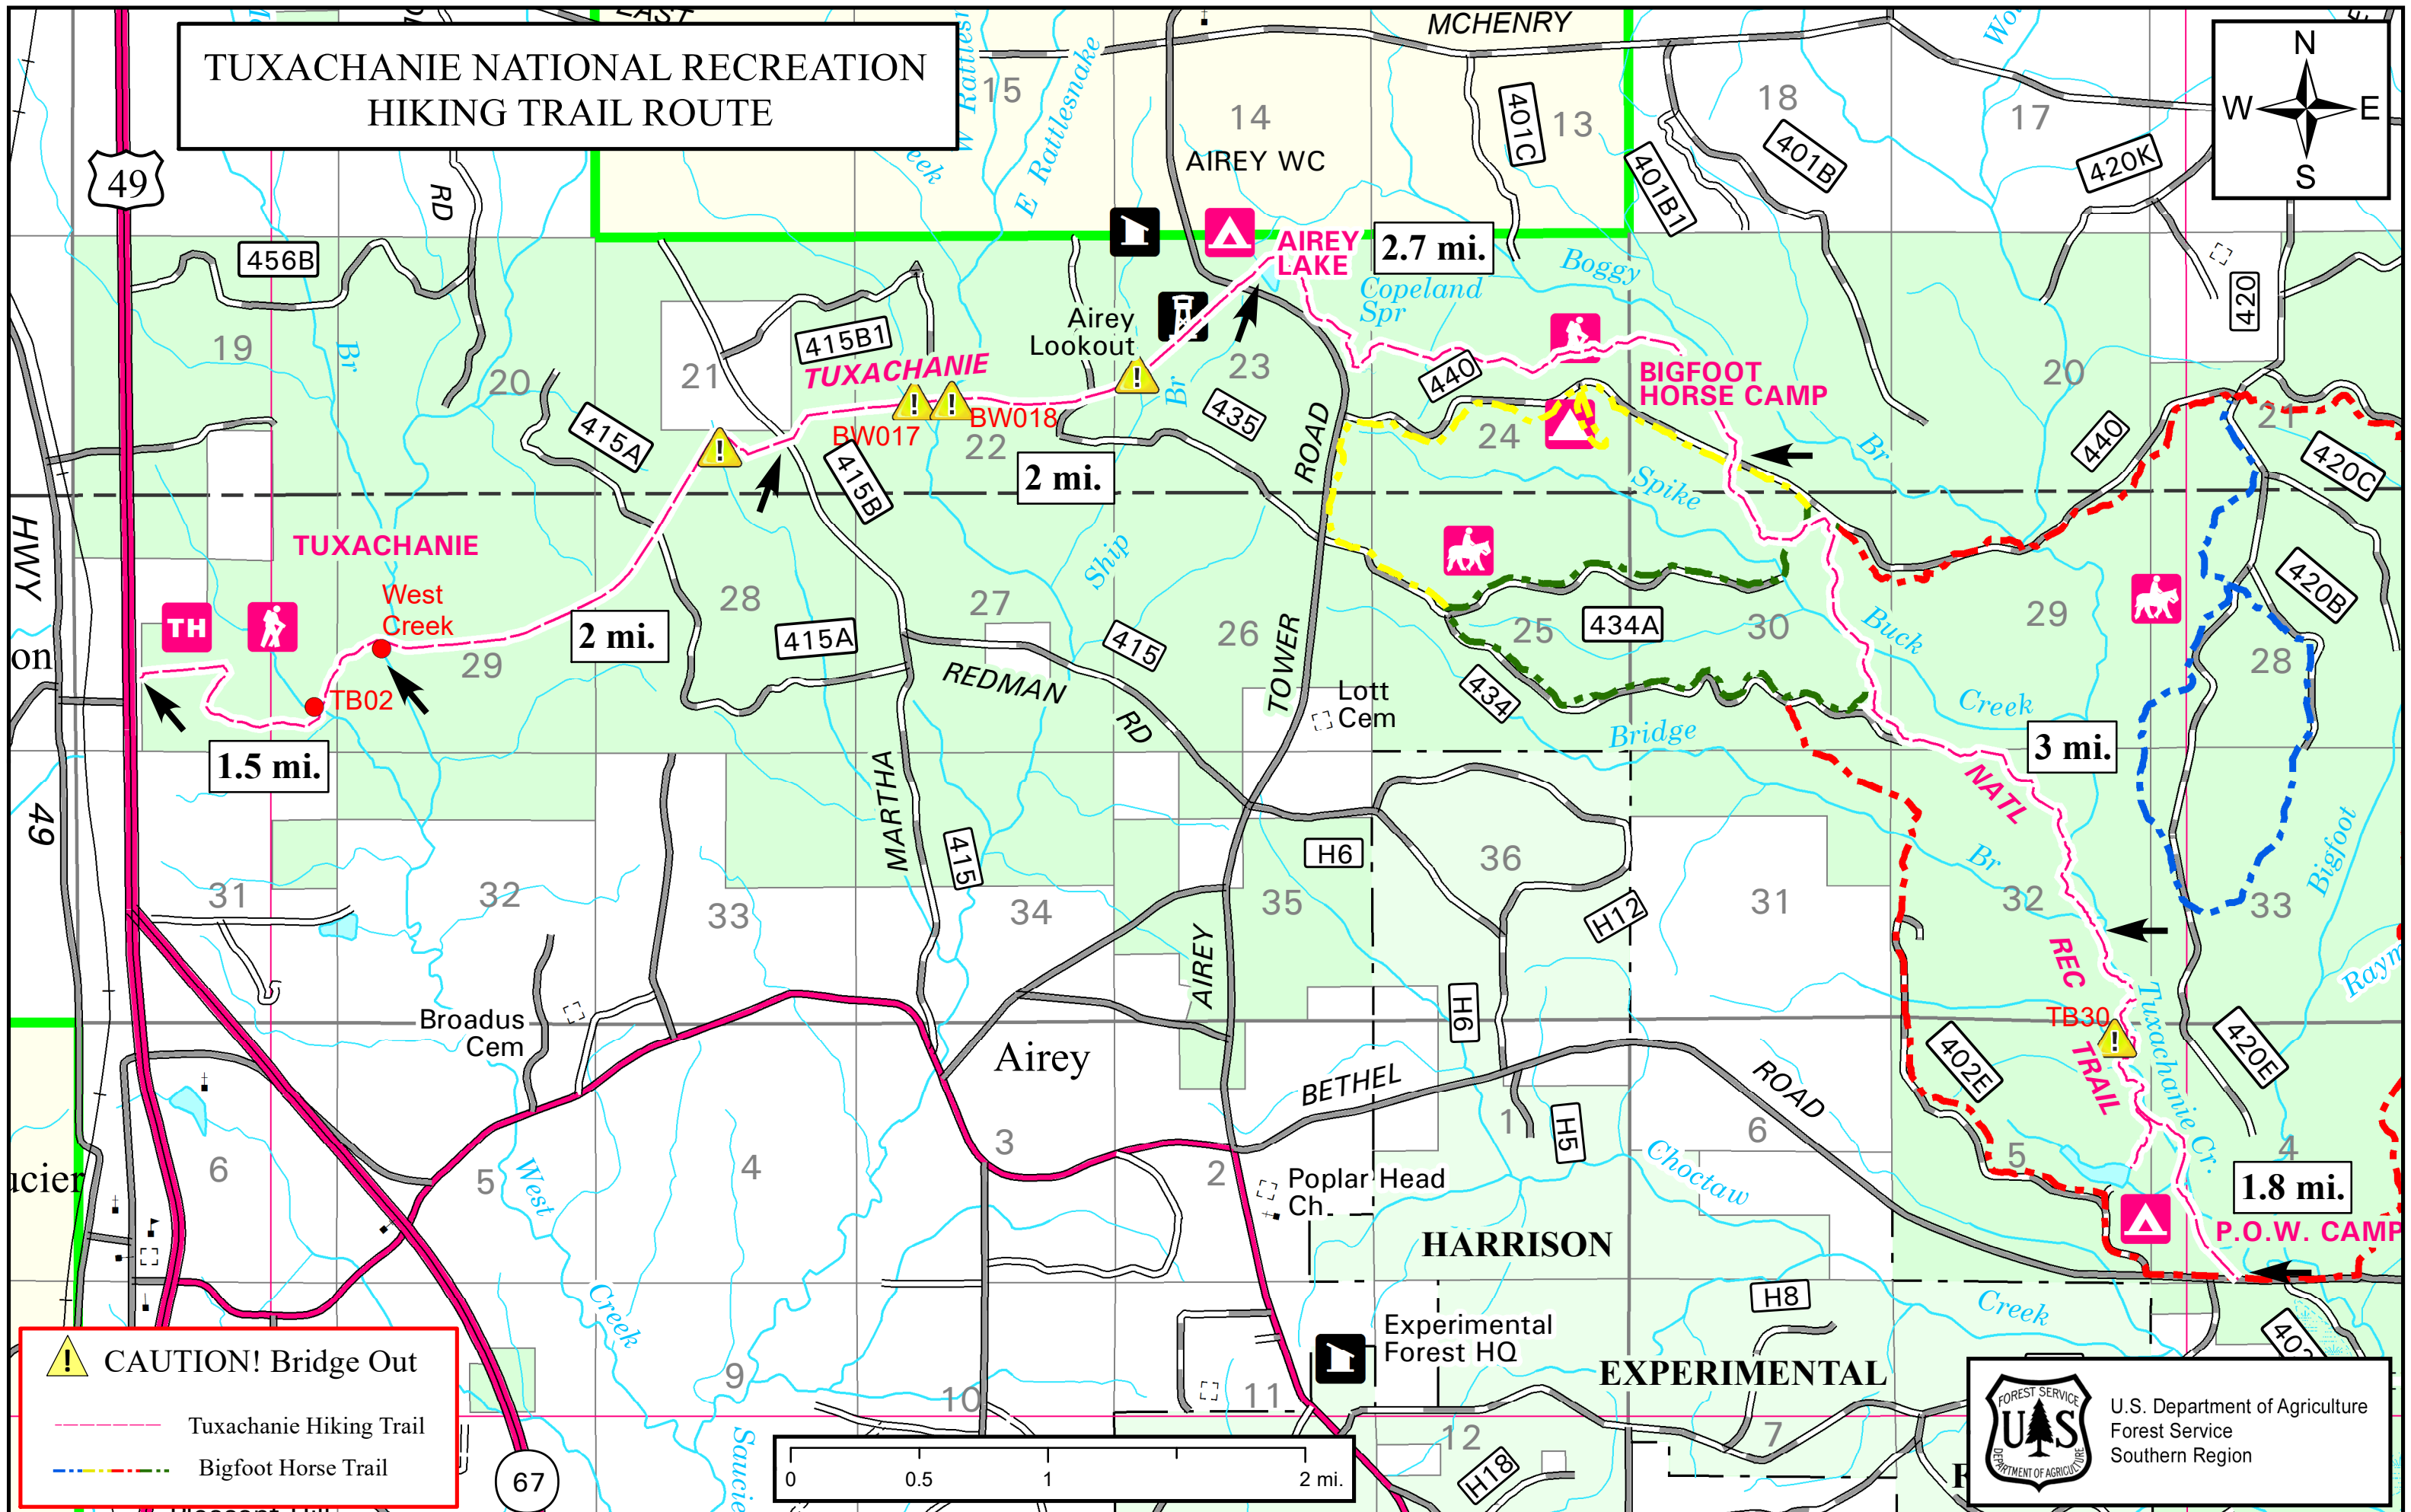

TUXACHANIE NATIONAL RECREATION HIKING TRAIL ROUTE

CAUTION! Bridge Out

Tuxachanie Hiking Trail

Bigfoot Horse Trail

U.S. Department of Agriculture
Forest Service
Southern Region