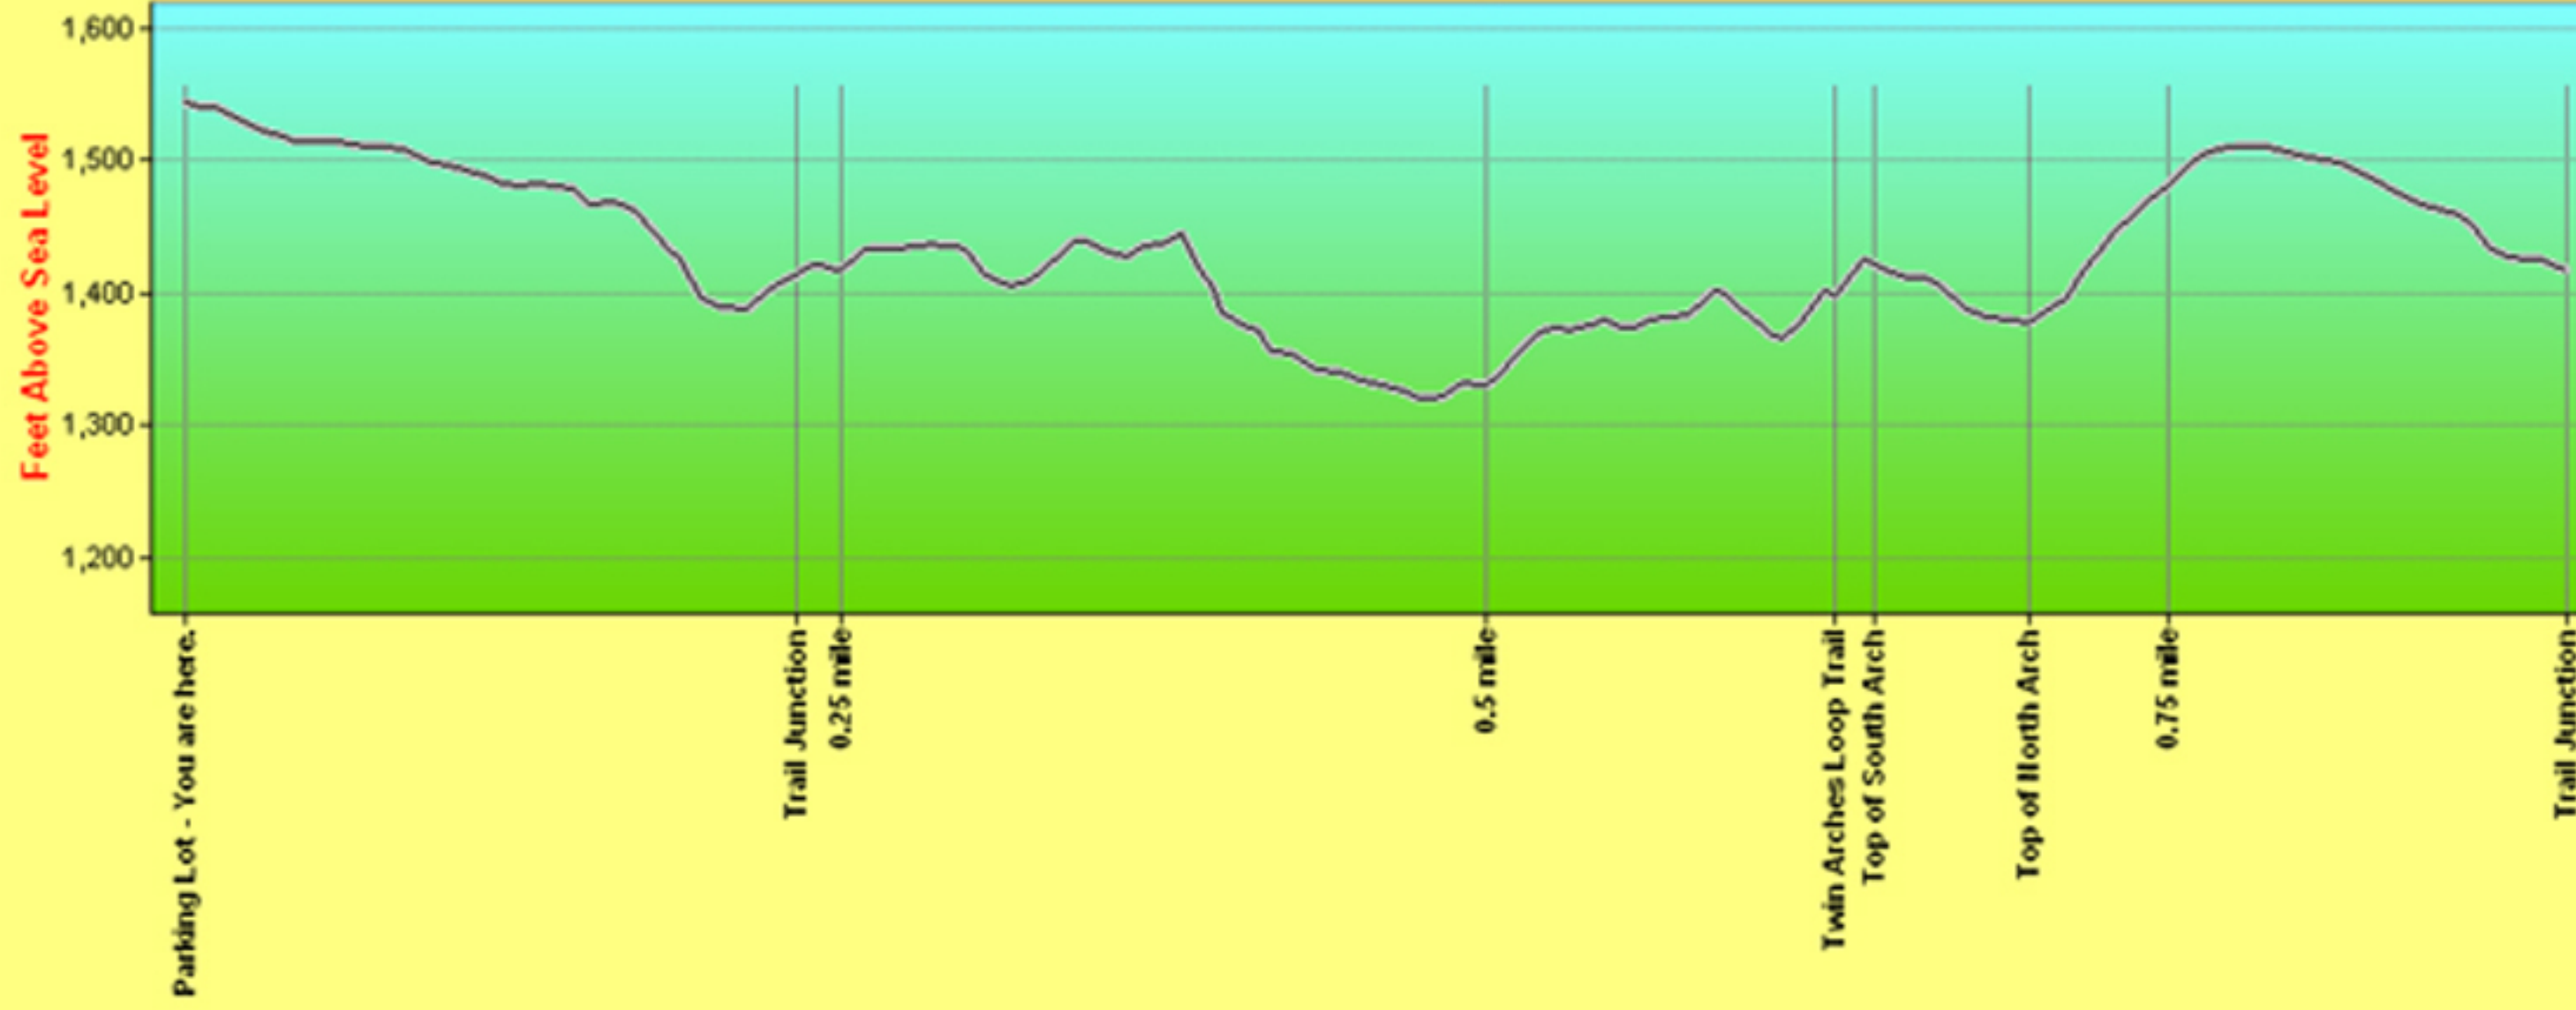

Twin Arches Loop Trail

Twin Arches Loop Trail

Twin Arches Trail

Slave Falls Trail

3 miles

2 miles

1 mile

Trail Junction

TWIN ARCHES TRAIL ELEVATION PROFILE

Elevations and distances are approximate.

TWIN ARCHES LOOP ELEVATION PROFILE

Elevations and distances are approximate.