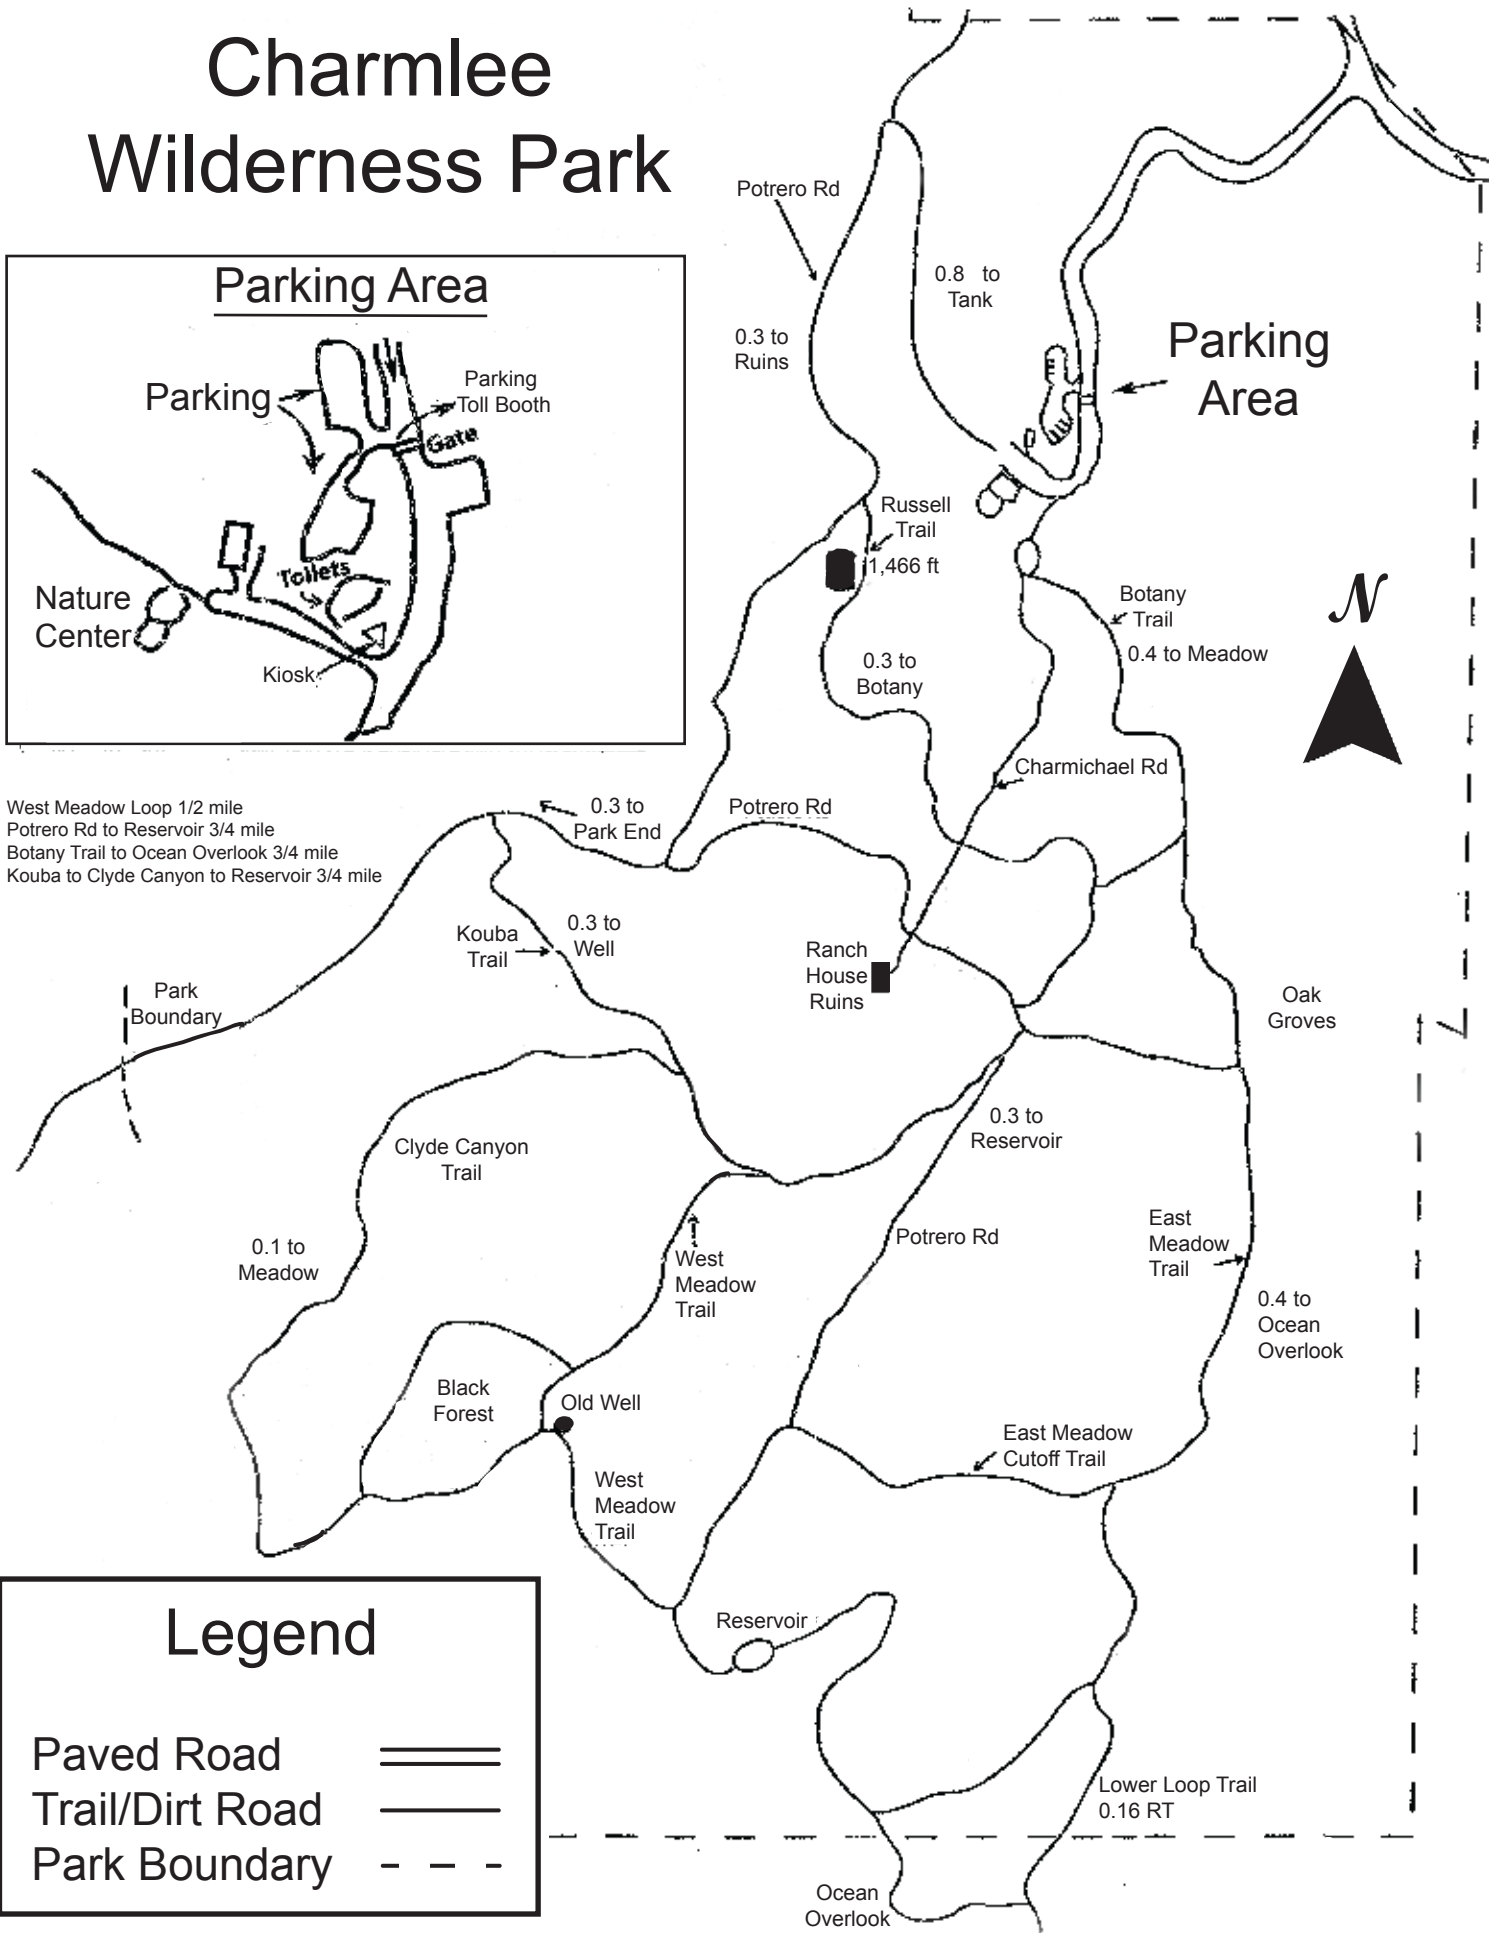

Charmlee Wilderness Park

West Meadow Loop 1/2 mile
 Potrero Rd to Reservoir 3/4 mile
 Botany Trail to Ocean Overlook 3/4 mile
 Kouba to Clyde Canyon to Reservoir 3/4 mile

Legend

Paved Road 

Trail/Dirt Road 

Park Boundary 