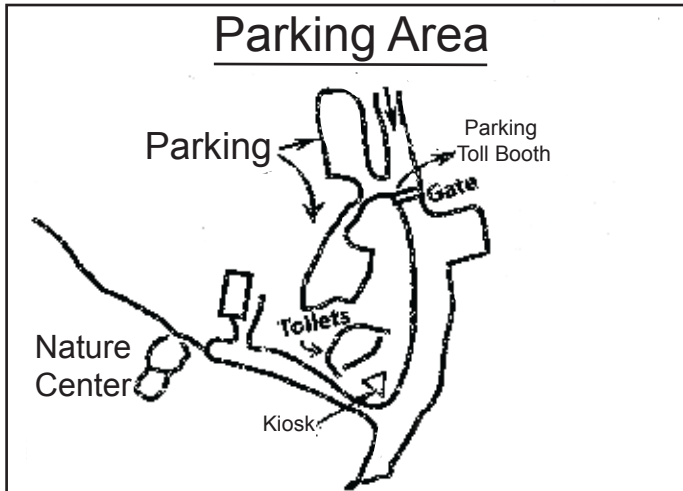

Charmlee Wilderness Park

West Meadow Loop 1/2 mile
 Potrero Rd to Reservoir 3/4 mile
 Botany Trail to Ocean Overlook 3/4 mile
 Kouba to Clyde Canyon to Reservoir 3/4 mile

Legend

Paved Road 

Trail/Dirt Road 

Park Boundary 