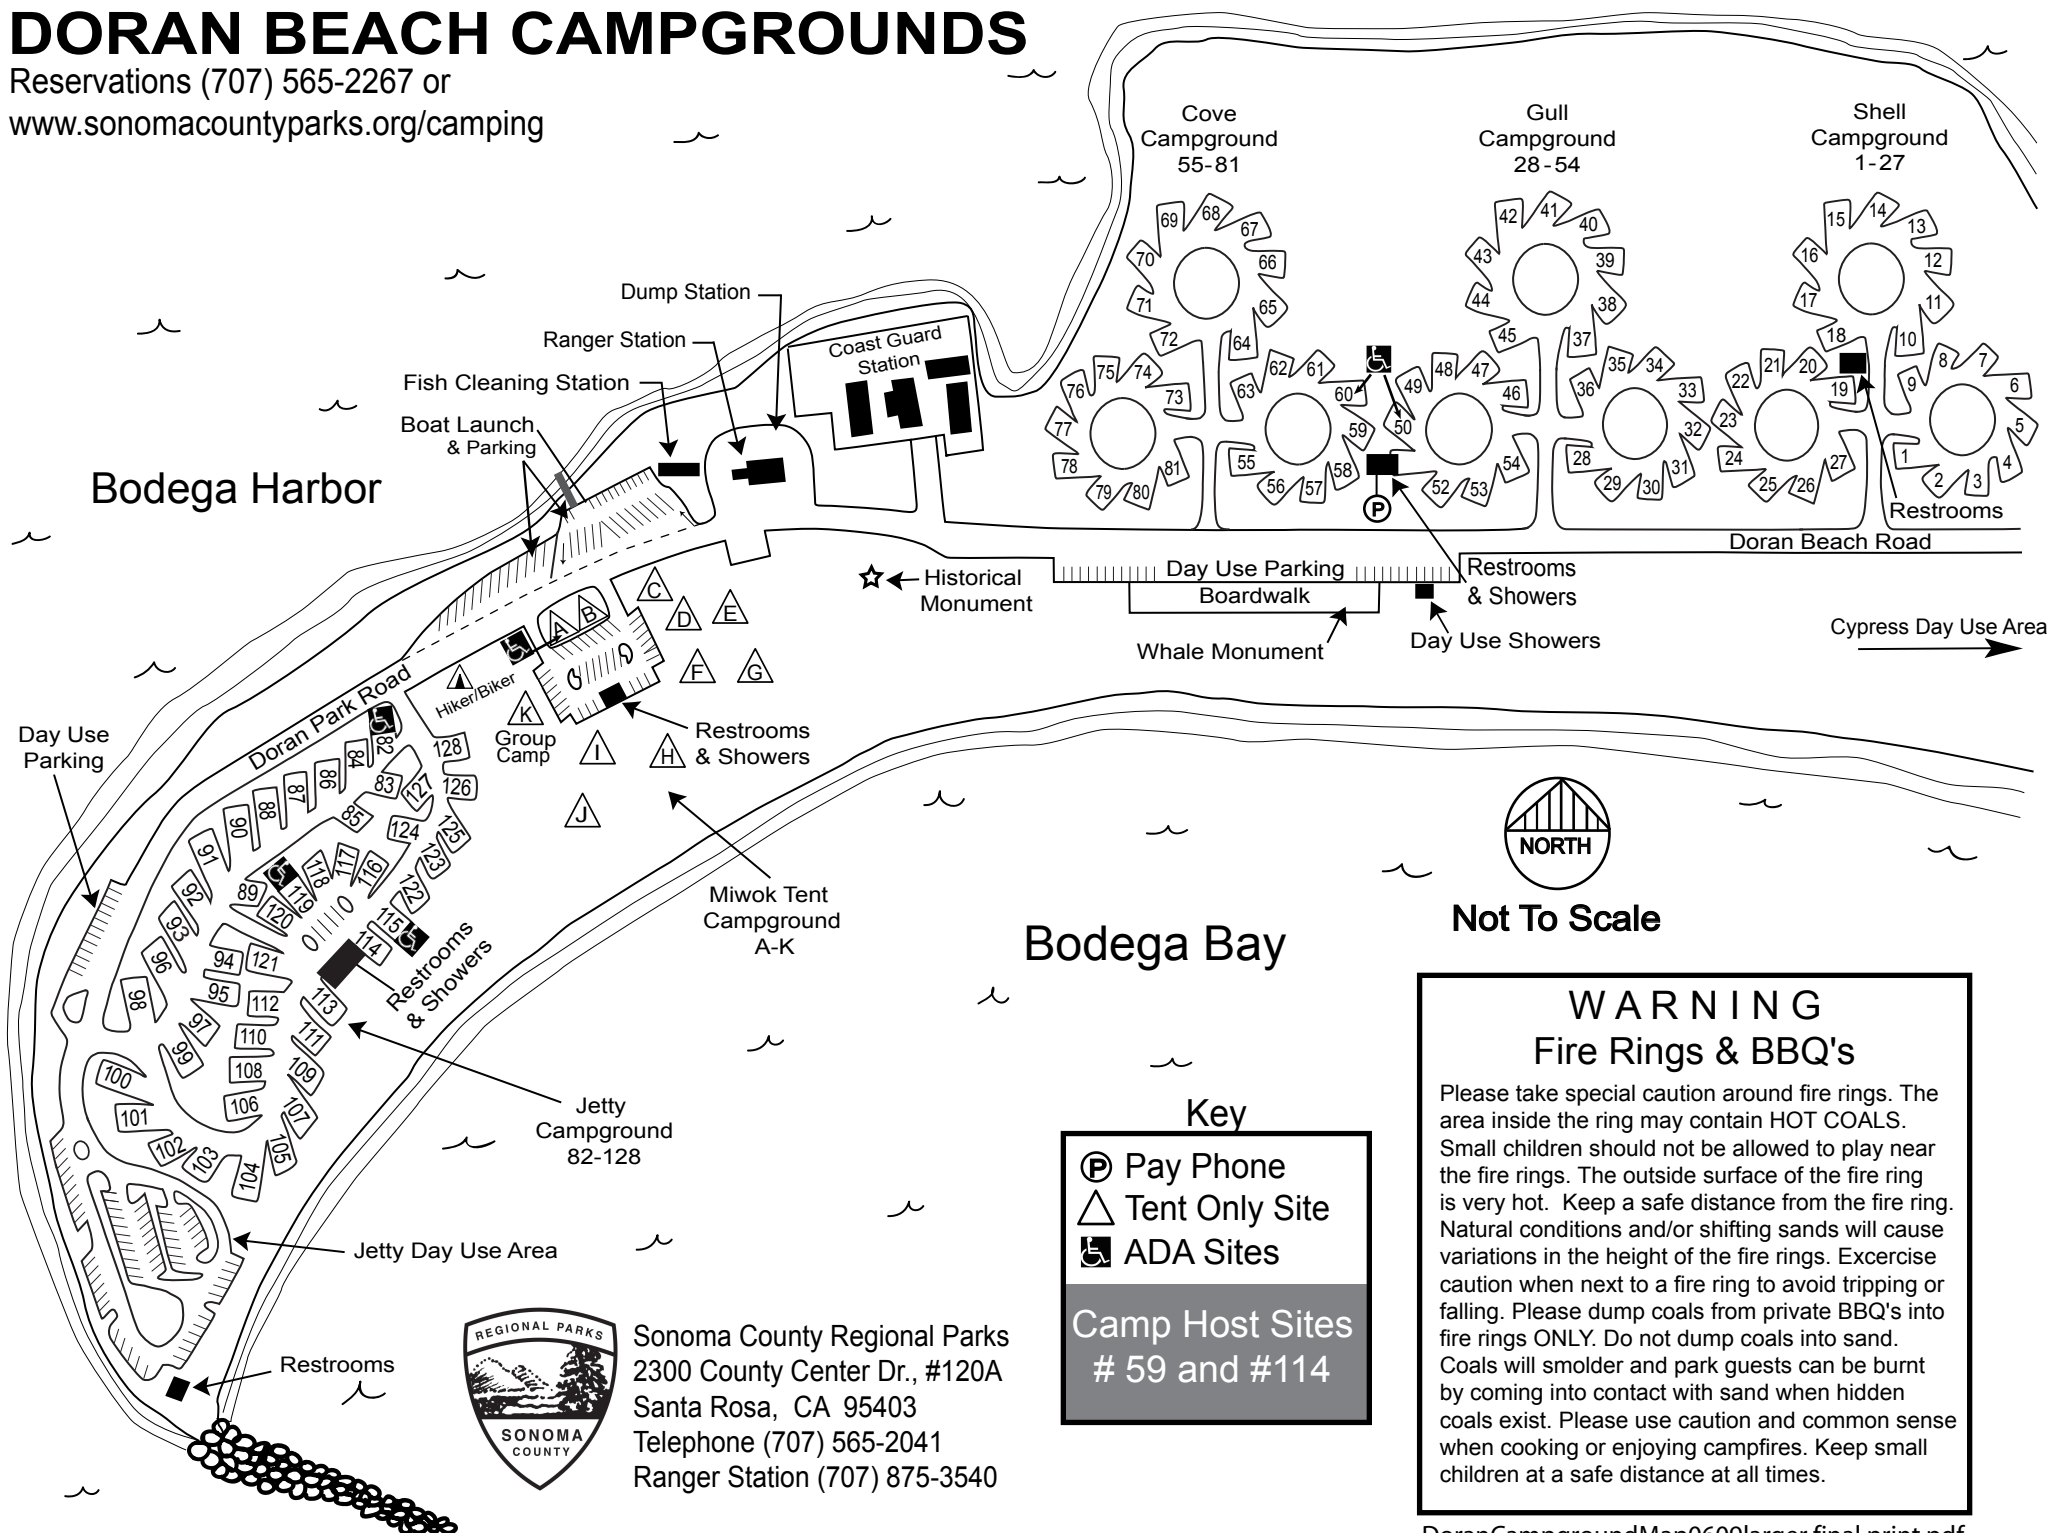

DORAN BEACH CAMPGROUNDS

Reservations (707) 565-2267 or
www.sonomacountyparks.org/camping

Key

- Ⓟ Pay Phone
- △ Tent Only Site
- ♿ ADA Sites

Camp Host Sites
 # 59 and #114

WARNING
Fire Rings & BBQ's

Please take special caution around fire rings. The area inside the ring may contain HOT COALS. Small children should not be allowed to play near the fire rings. The outside surface of the fire ring is very hot. Keep a safe distance from the fire ring. Natural conditions and/or shifting sands will cause variations in the height of the fire rings. Exercise caution when next to a fire ring to avoid tripping or falling. Please dump coals from private BBQ's into fire rings ONLY. Do not dump coals into sand. Coals will smolder and park guests can be burnt by coming into contact with sand when hidden coals exist. Please use caution and common sense when cooking or enjoying campfires. Keep small children at a safe distance at all times.

Sonoma County Regional Parks
 2300 County Center Dr., #120A
 Santa Rosa, CA 95403
 Telephone (707) 565-2041
 Ranger Station (707) 875-3540