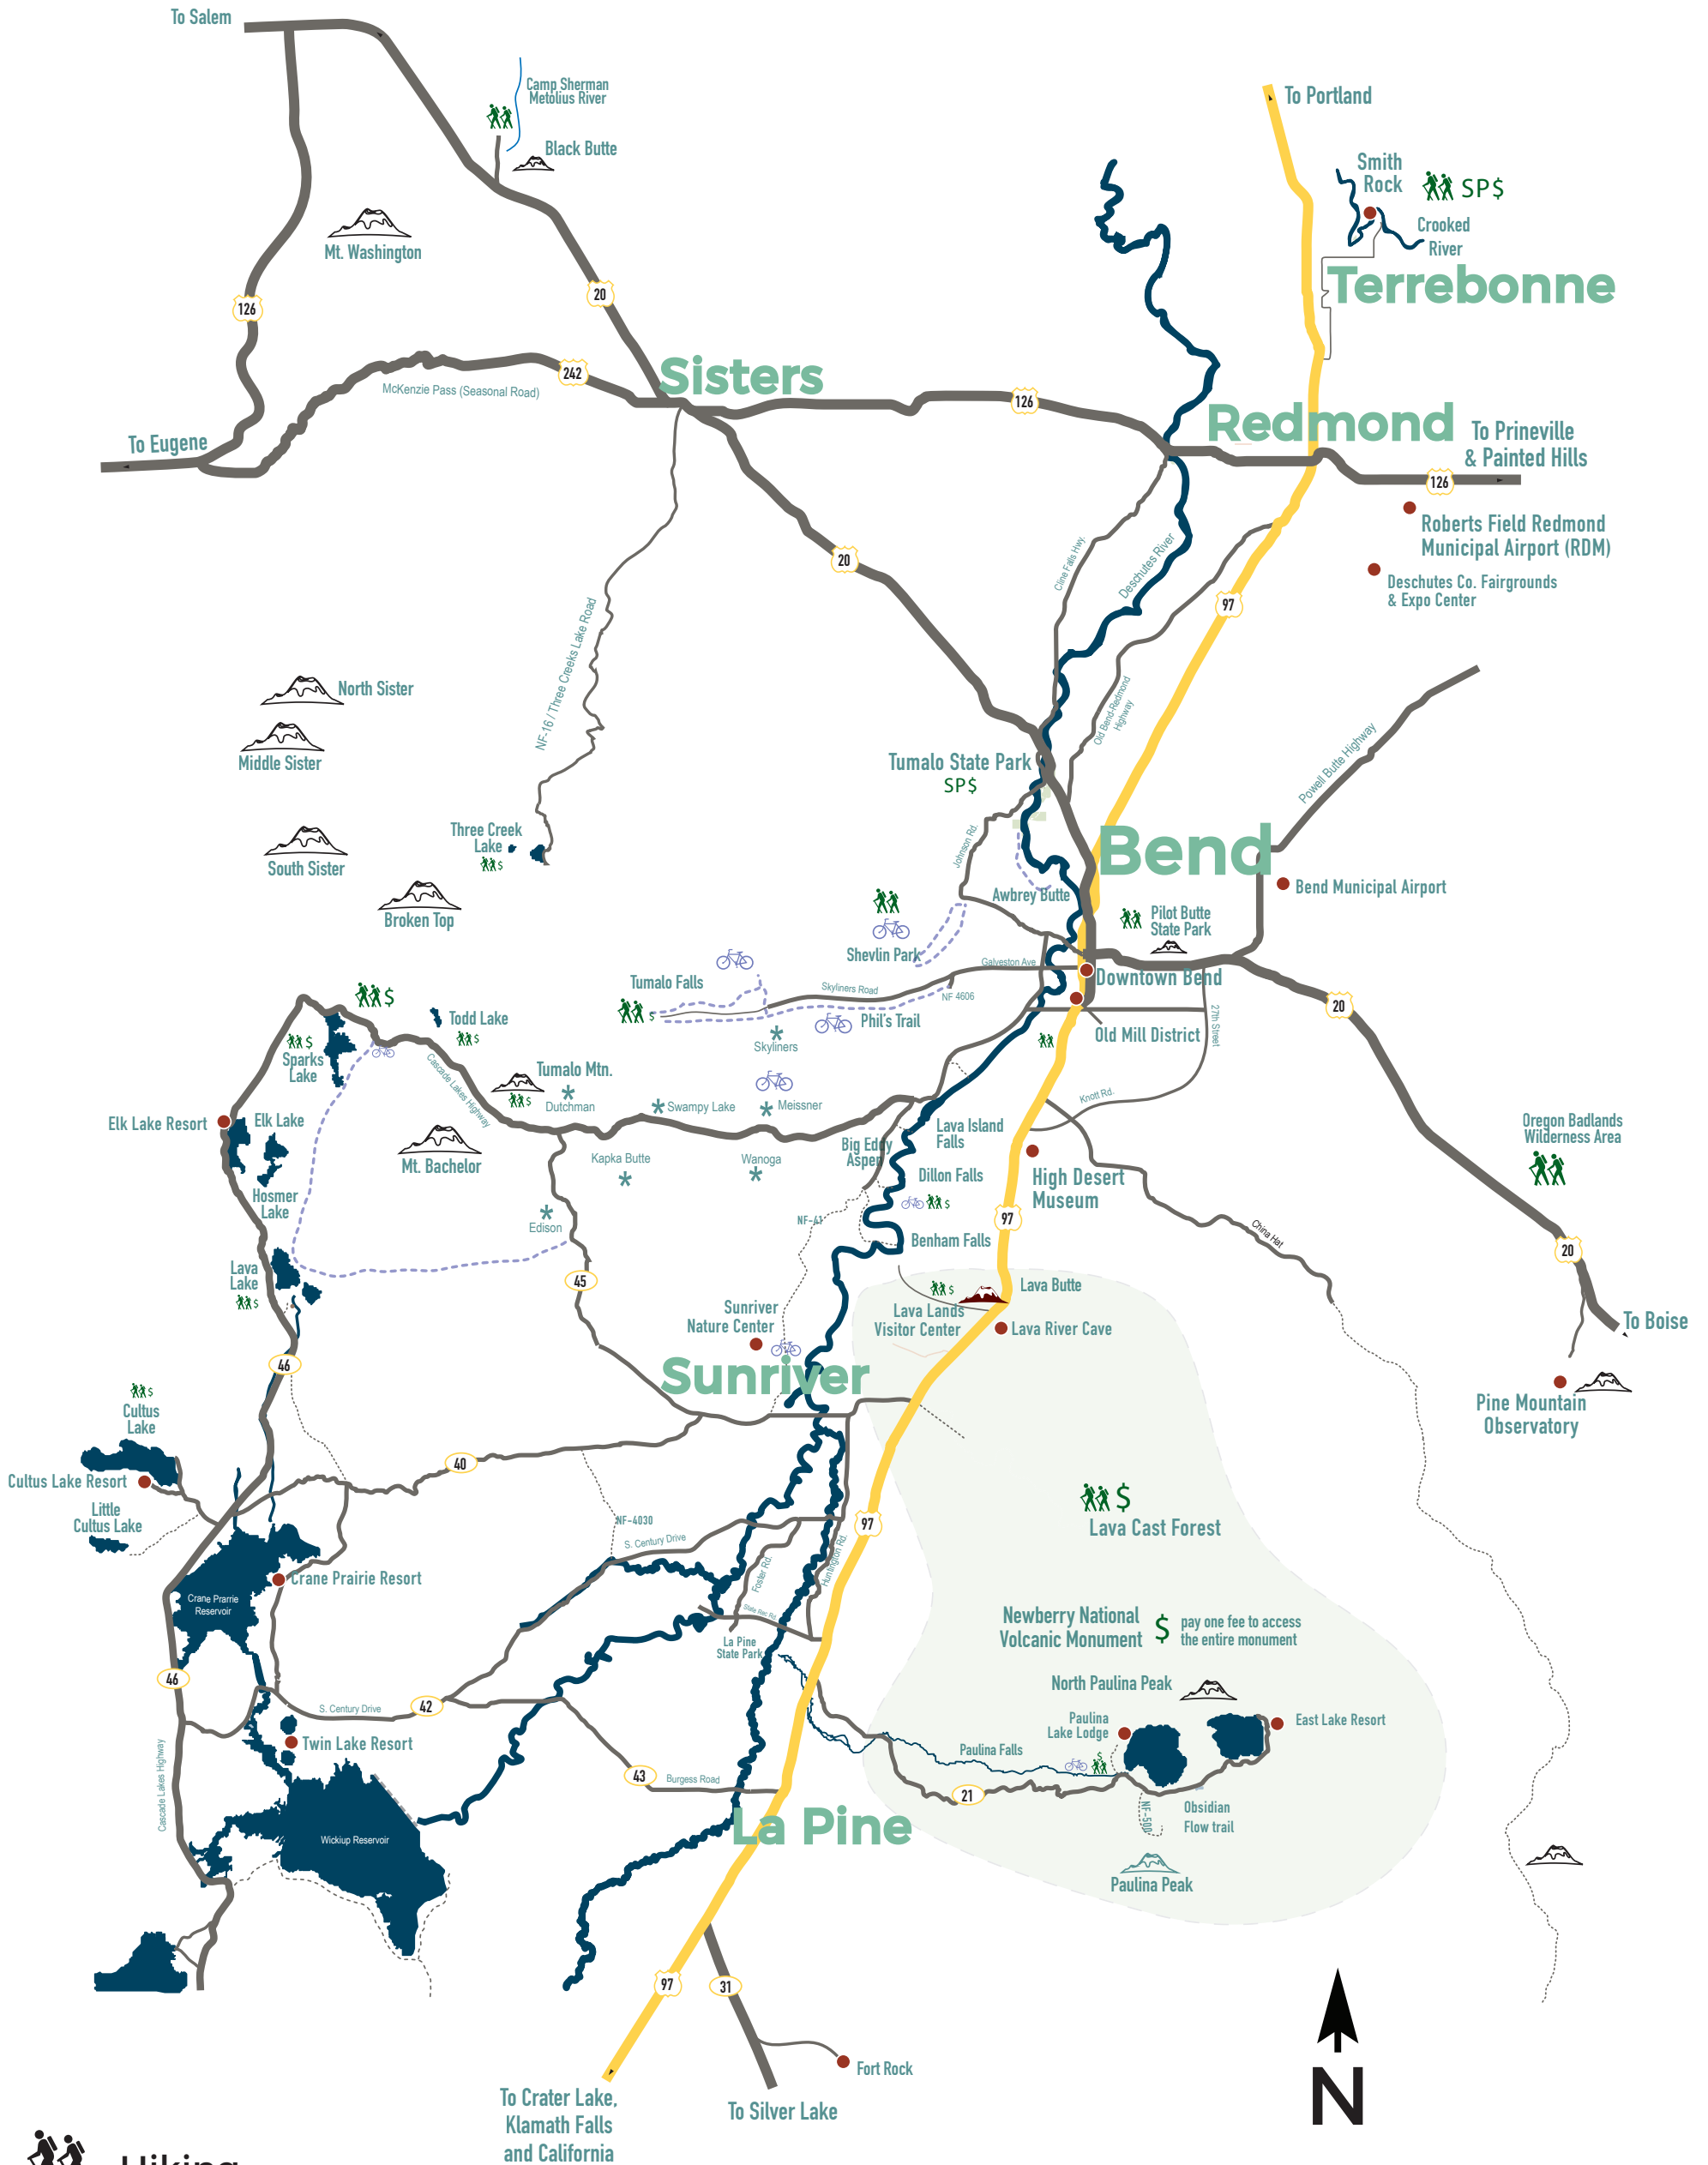

# BEND, OREGON

## City Map

-  Highway 97 is also known as "The Parkway"
-  3rd Street, north of Greenwood is also Business 97
-  Greenwood, east of 3rd Street is also Highway 20
-  Designates exits off Bend Parkway (HWY 97)
-  Designates roundabout location
-  Hawthorne Station - Bend Transit Center

Map not drawn to scale

# BEND + CENTRAL OREGON

Regional Map

 Hiking  
 Biking

\$ NW Forest Pass or America the Beautiful Pass Required

SP\$ State Parks Pass Required

\* Sno Park Pass Required