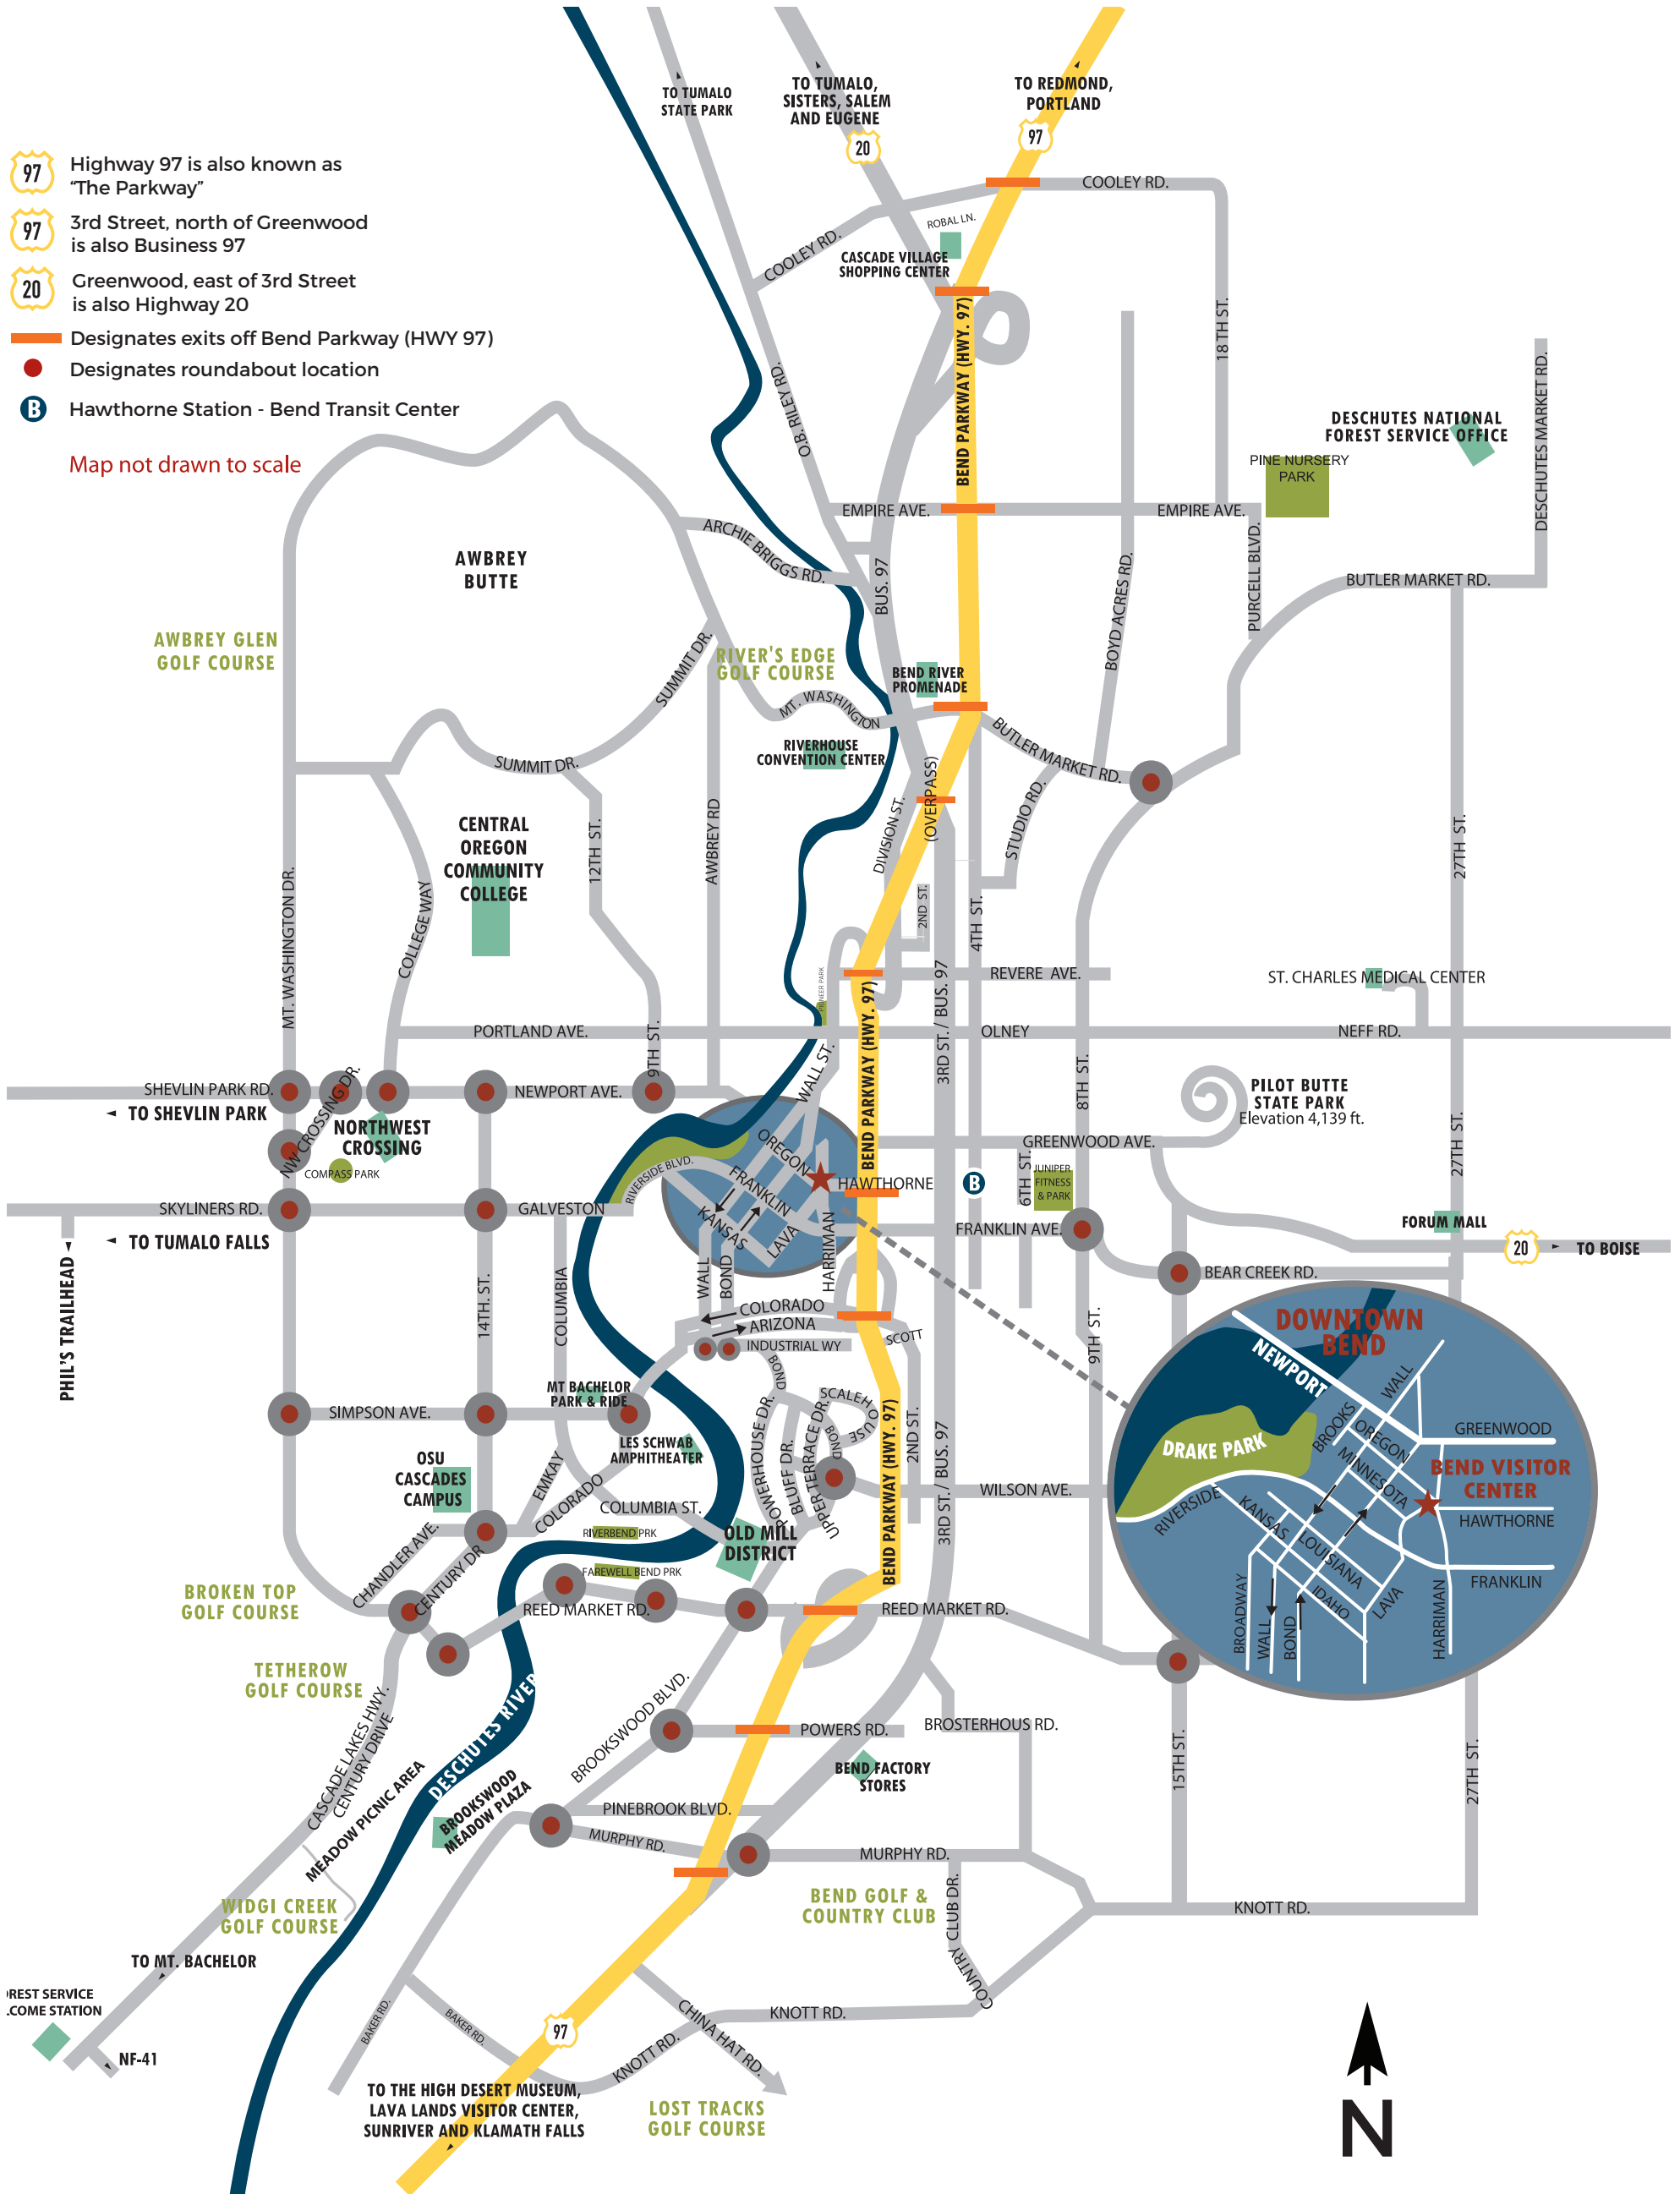

# BEND, OREGON

## City Map

-  Highway 97 is also known as "The Parkway"
-  3rd Street, north of Greenwood is also Business 97
-  Greenwood, east of 3rd Street is also Highway 20
-  Designates exits off Bend Parkway (HWY 97)
-  Designates roundabout location
-  Hawthorne Station - Bend Transit Center

Map not drawn to scale

# BEND + CENTRAL OREGON

Regional Map

 Hiking  
 Biking

\$ NW Forest Pass or America the Beautiful Pass Required

SP\$ State Parks Pass Required

\* Sno Park Pass Required