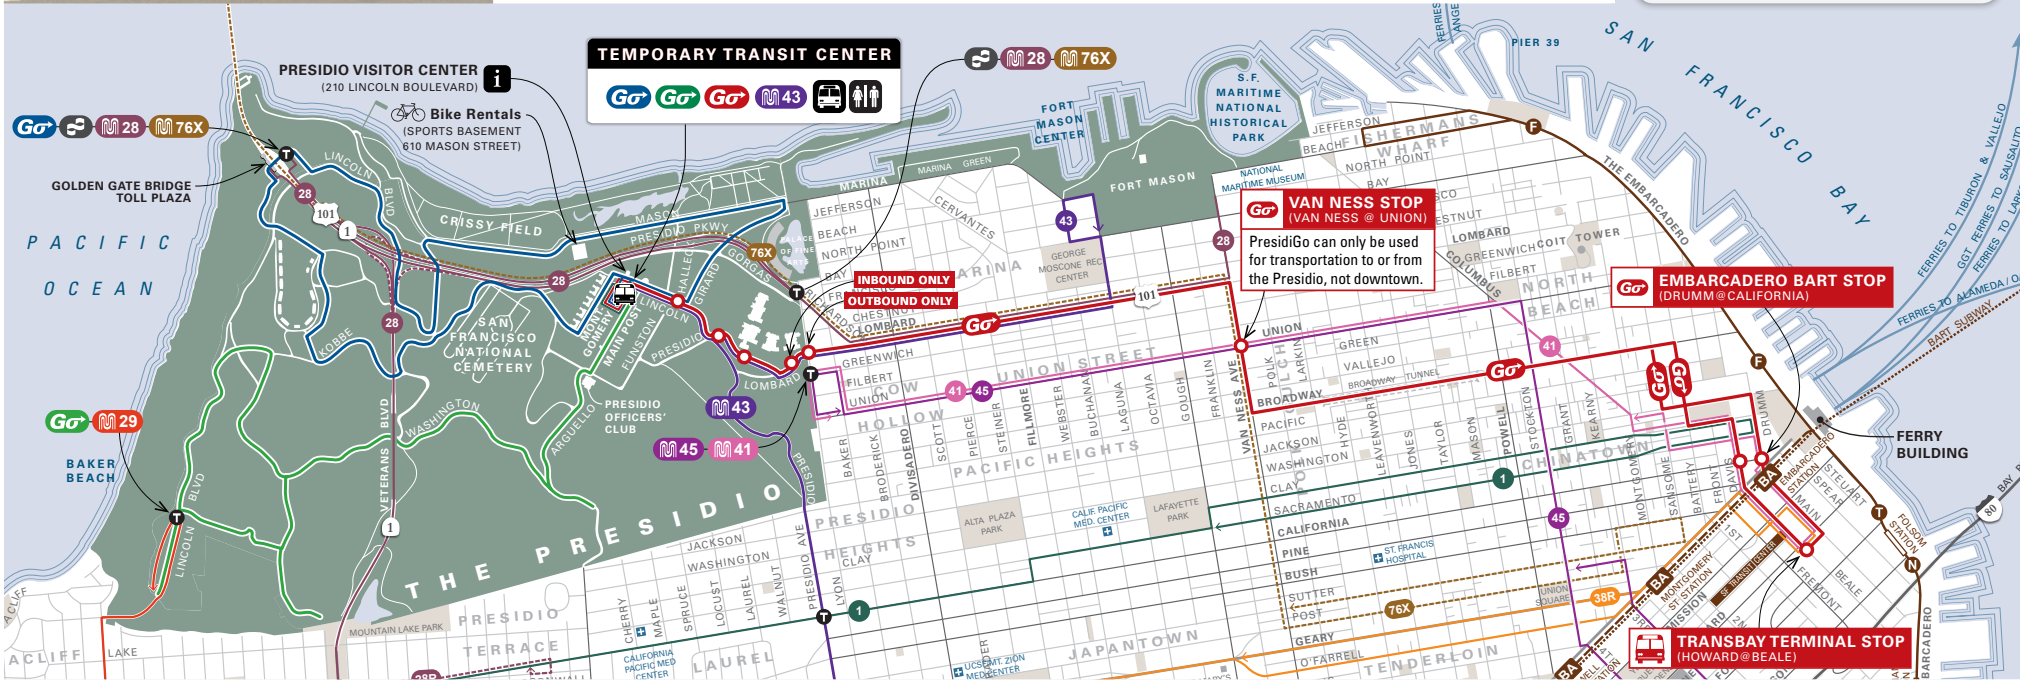

Free! PresidiGo DOWNTOWN Shuttle

www.presidio.gov/shuttle

Need a Ride Downtown?

PresidiGo Downtown Shuttle

The **PresidiGo Downtown** shuttle offers a free and convenient way for visitors to travel between the Presidio and Downtown San Francisco seven days a week. Each one-way trip takes about 25 minutes. All shuttles feature wheelchair lifts and bike racks.

Weekends	
9:00 AM	2:30
10:00	3:00
11:00	3:30
11:30	4:00
12:00 PM	4:30
12:30	5:00
1:00	5:30
1:30	6:00
2:00	6:30

Departures from

TRANSBAY TERMINAL STOP

Weekdays			
6:10 AM	8:45 P	2:30	5:50
7:00	9:00 P	3:30	6:00 P
7:15	9:15	4:00	6:15
7:30 P	9:30	4:30 P	6:30
7:45 P	10:00	4:45	6:45
8:00 P	10:30	5:00 P	7:00
8:10 P	11:30	5:15	7:30
8:20 P	12:30 PM	5:30 P	8:00
8:30 P	1:30	5:40	8:30

PresidiGo DOWNTOWN Route + Stops:

PresidiGo AROUND THE PARK Routes:

- CRISSY FIELD ROUTE
- PRESIDIO HILLS ROUTE
- Route + Stop
- Presidio Visitor Center
- Key Presidio Stops + Transfer Points
- Metro Line + Station (subway)
- Subway Line + Station

Both routes originate at the Presidio Transit Center (215 Lincoln Boulevard) and connect with MUNI and Golden Gate Transit. They operate on a weekend schedule on federal holidays.

PRESIDIO TRANSIT CENTER DEPARTURES